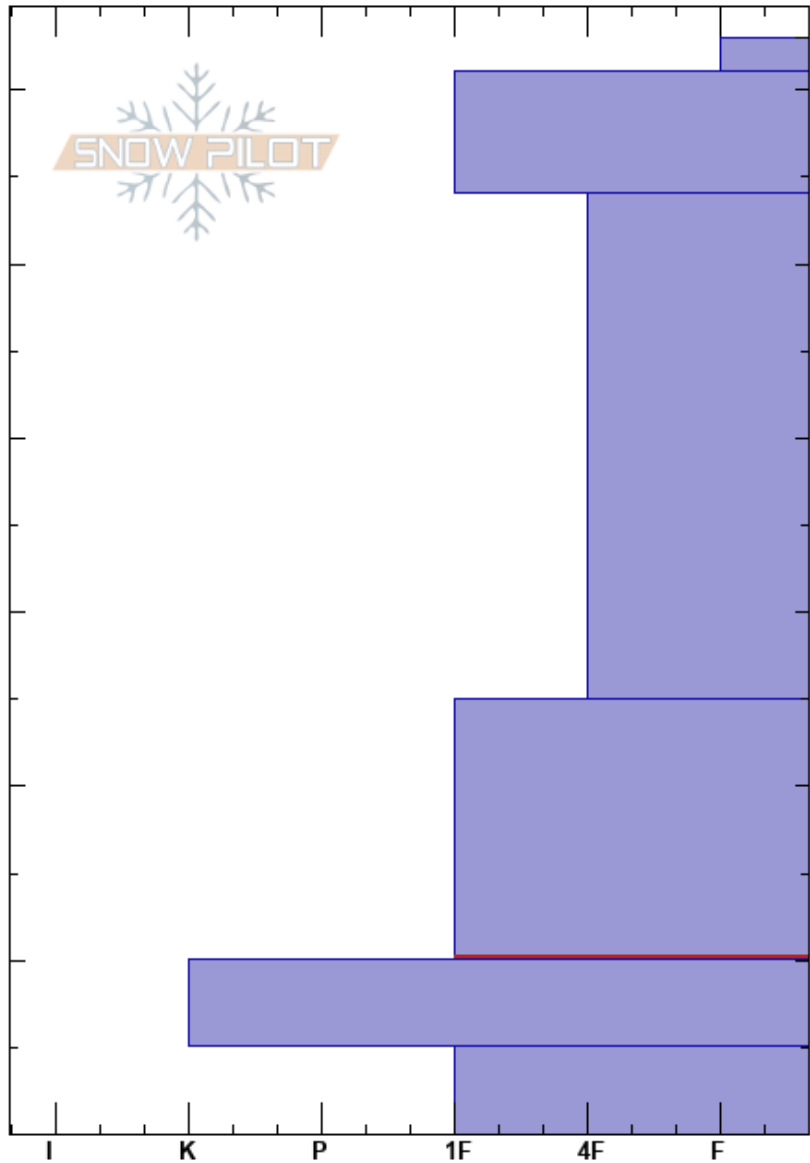

The Throne North  
 Bridger Range  
 MT  
 Elevation: 8225 ft  
 Aspect: 344°  
 Specifics:

Zach Peterson  
 02/22/2024 - 11:15am  
 Co-ord: 45.88338N, -110.95193W  
 Slope Angle: 15°  
 Wind Loading: no

Stability: Good  
 Air Temperature:  
 Precipitation: NO  
 Wind: Calm  
 HS:63  
 PF:25 25-10cm:Problematic layer  
 Layer Notes:

Crystal Form	Crystal Size	Moisture	$\rho$ kg/m <sup>3</sup>	Stability tests & Layer comments
+				
•				
□	3-4			
⊙(□)				
^	4-6			
				ECTX