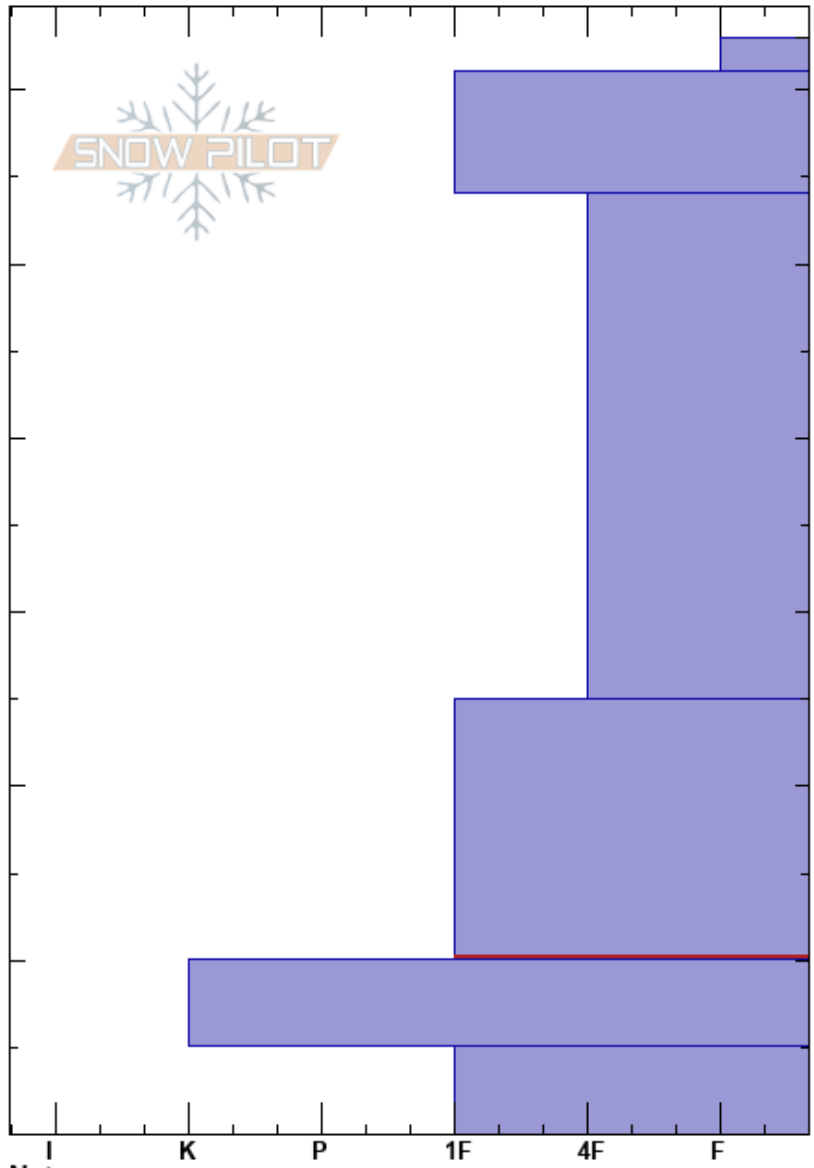

The Throne North
 Bridger Range
 MT
 Elevation: 8225 ft
 Aspect: 344°
 Specifics:

Zach Peterson
 02/22/2024 - 11:15am
 Co-ord: 45.88338N, -110.95193W
 Slope Angle: 15°
 Wind Loading: no

Stability: Good
 Air Temperature:
 Precipitation: NO
 Wind: Calm
 HS:63
 PF:25 25-10cm:Problematic layer
 Layer Notes:

Depth (cm)	Crystal		ρ kg/m ³	Stability tests & Layer comments
	Form	Size		
63				
60	+			
50	•			
40	•			
20	□	3-4		
10	⊙(□)			
0	^	4-6		ECTX

Notes: