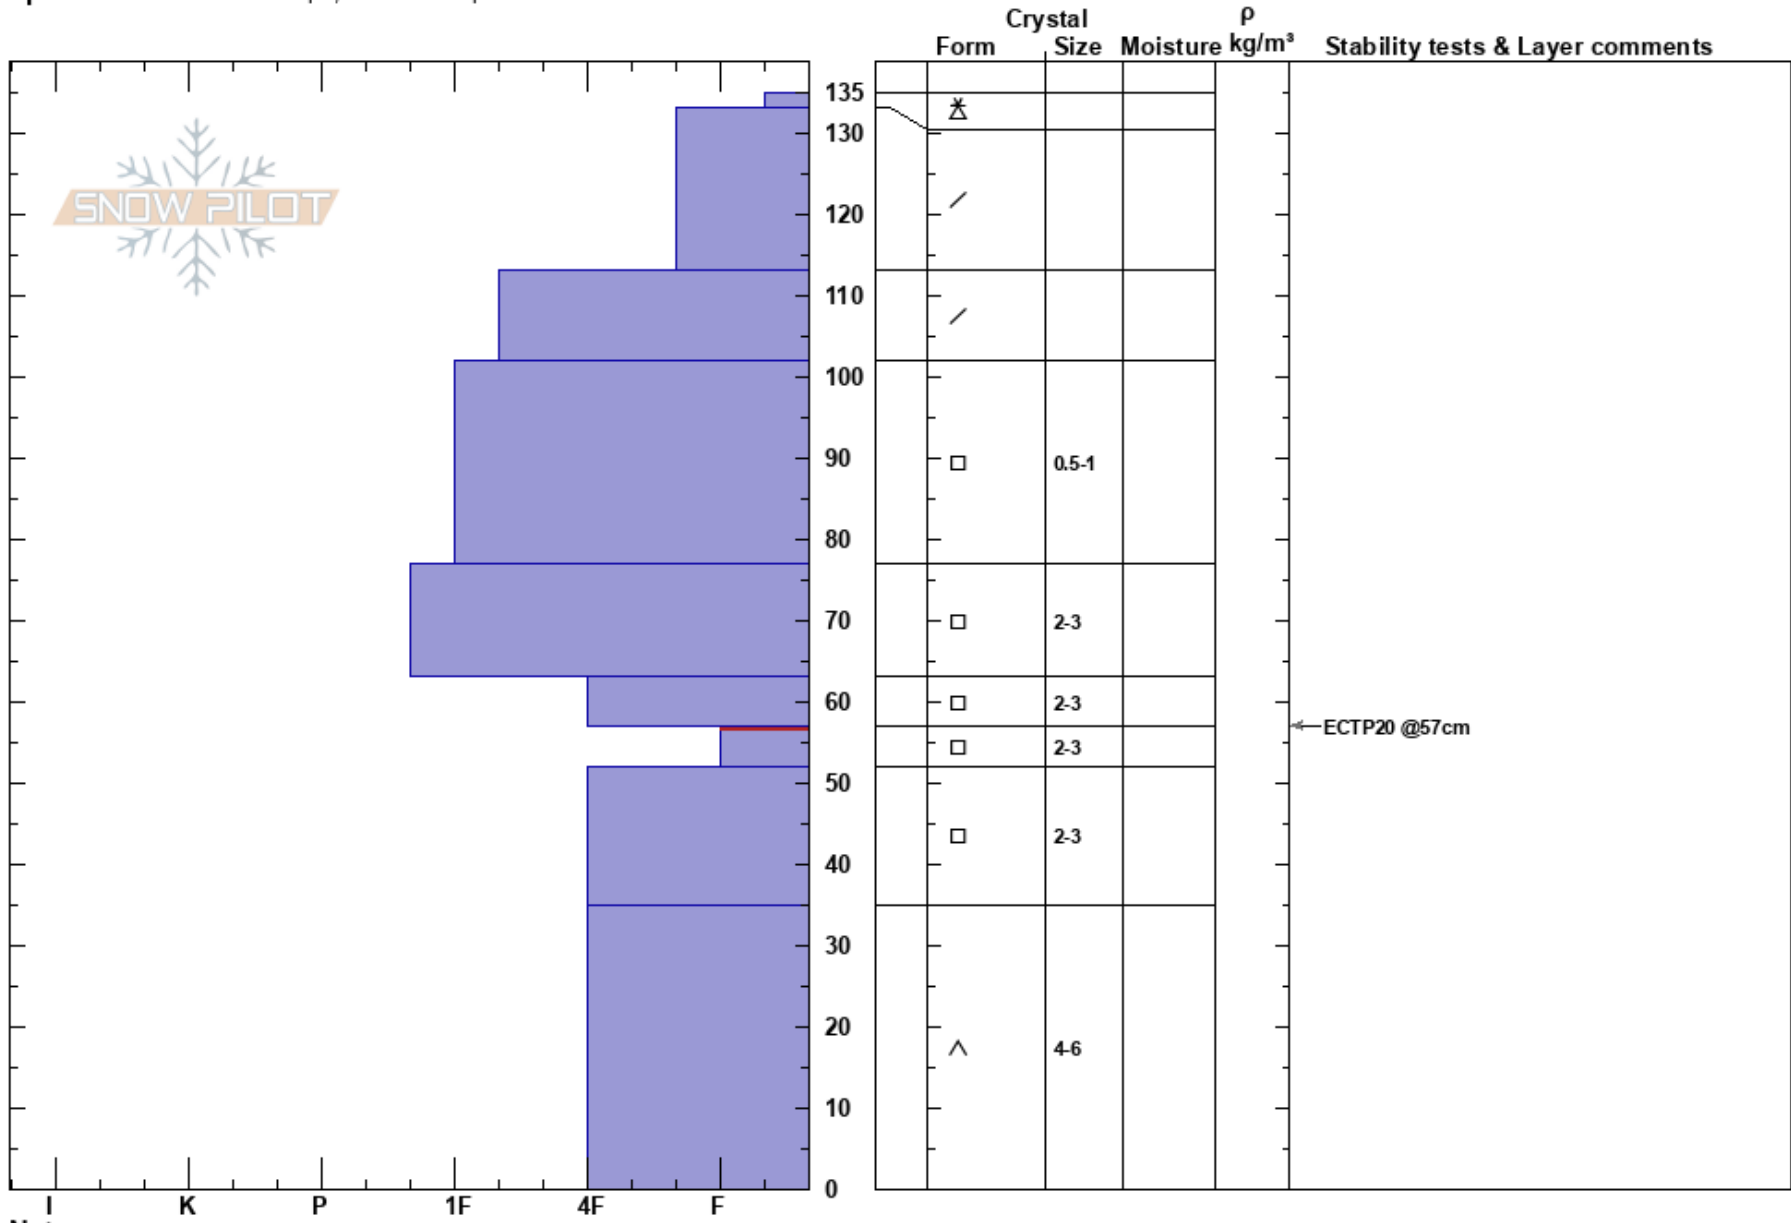

Divide Peak E. Shldr  
 Gallatin Range-N  
 MT  
 Elevation: 9540 ft  
 Aspect: 83°  
 Specifics: Ski tracks on slope; We skied slope

Zach Peterson  
 02/22/2024 - 2:25pm  
 Co-ord: 45.40279N, -110.97024W  
 Slope Angle: 26°  
 Wind Loading: no

Stability: Fair  
 Air Temperature: HS:135  
 Sky Cover: BKN  
 Precipitation: S-1  
 Wind: Calm  
 PF:40 57-52cm:Problematic layer

Notes: