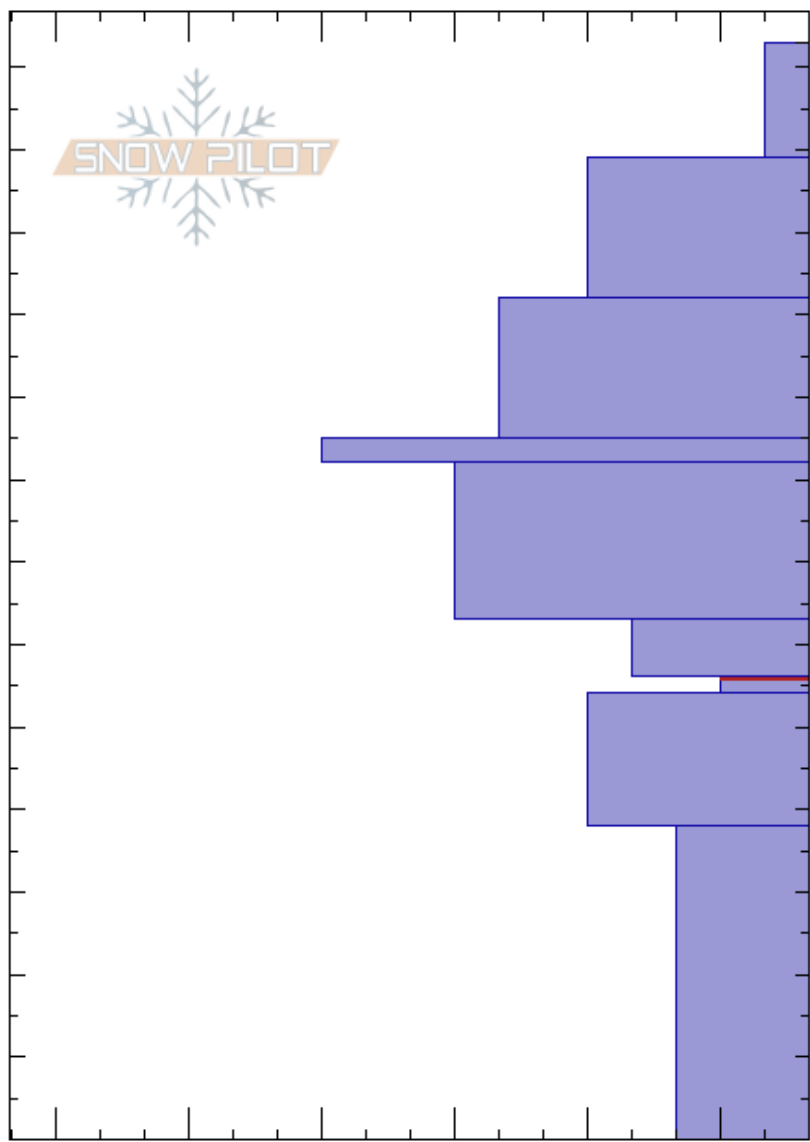

Below Divide Peak
 Gallatin Range-N
 MT
Elevation: 9280 ft
Aspect: 119°
Specifics:

Zach Peterson
 02/22/2024 - 1:30pm
Co-ord: 45.40102N, -110.96883W
Slope Angle: 22°
Wind Loading: no

Stability: Fair
Air Temperature: **HS:**133
Precipitation: S-1
Wind: Light Breeze
PF:25 56-54cm:Problematic layer
Layer Notes:

Elevation (ft)	Crystal		ρ kg/m ³	Stability tests & Layer comments
	Form	Size		
133	△			
130	/			
120	/			
110	/			
100	□	0.5-1		
90	⊙(□)	(1)		
80	●			
70	●			
60	⊖	2		
56	□	2-4		← ECTP30 @56cm
50	□	2		
40	□	2		
30				
20	△	4-10		
10				
0				