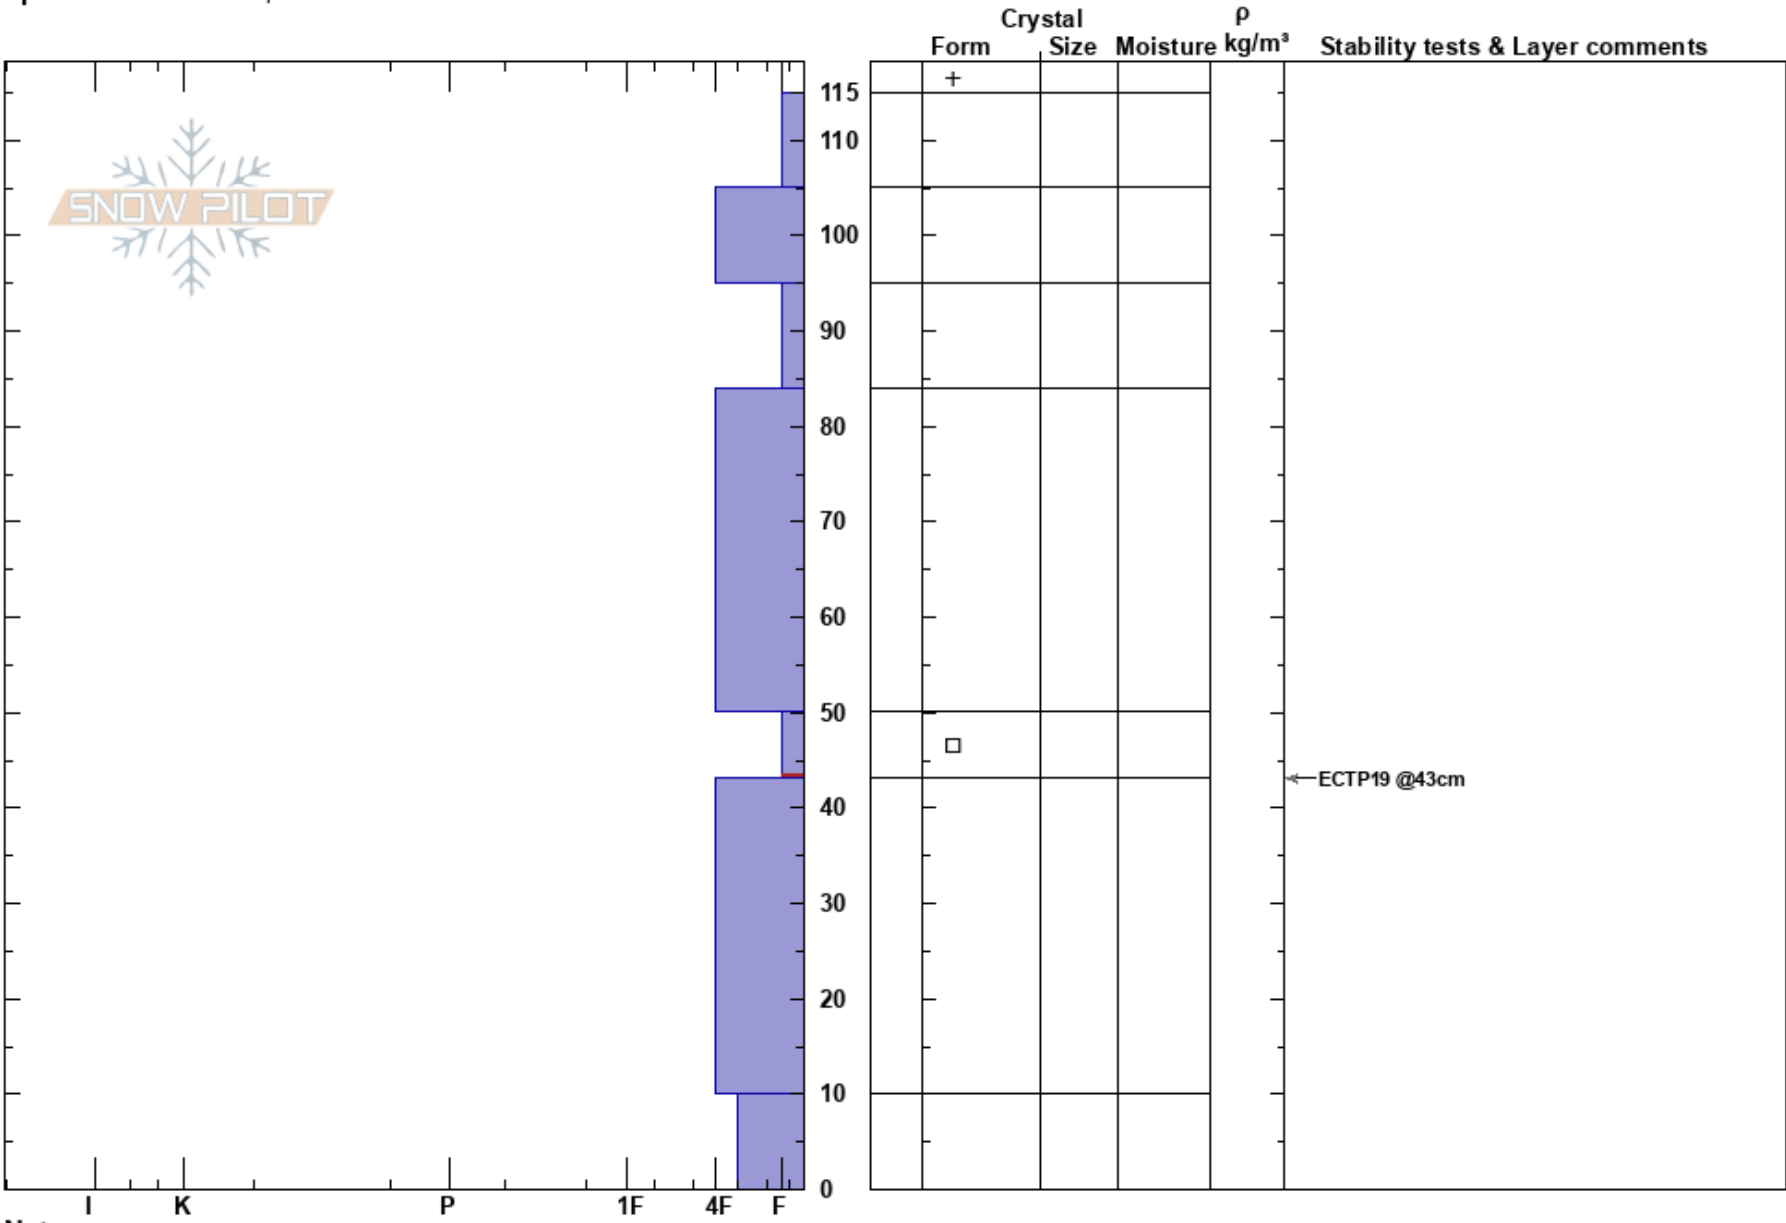

Green Knoll E NTL  
 RMNP  
 CO  
**Elevation:** 11100 ft  
**Aspect:** E  
**Specifics:** We skied slope

Austin DiVesta  
 02/22/2024 - 1:00pm  
**Co-ord:** 40.38086N, -105.88619W  
**Slope Angle:** 15°  
**Wind Loading:** previous

**Stability:** Fair  
**Air Temperature:**  
**Sky Cover:** SCT  
**Precipitation:** S-1  
**Wind:** W Calm

**HS:** 115  
**Layer Notes:** 50-43cm: Problematic layer

Notes:

I K P 1F 4F F