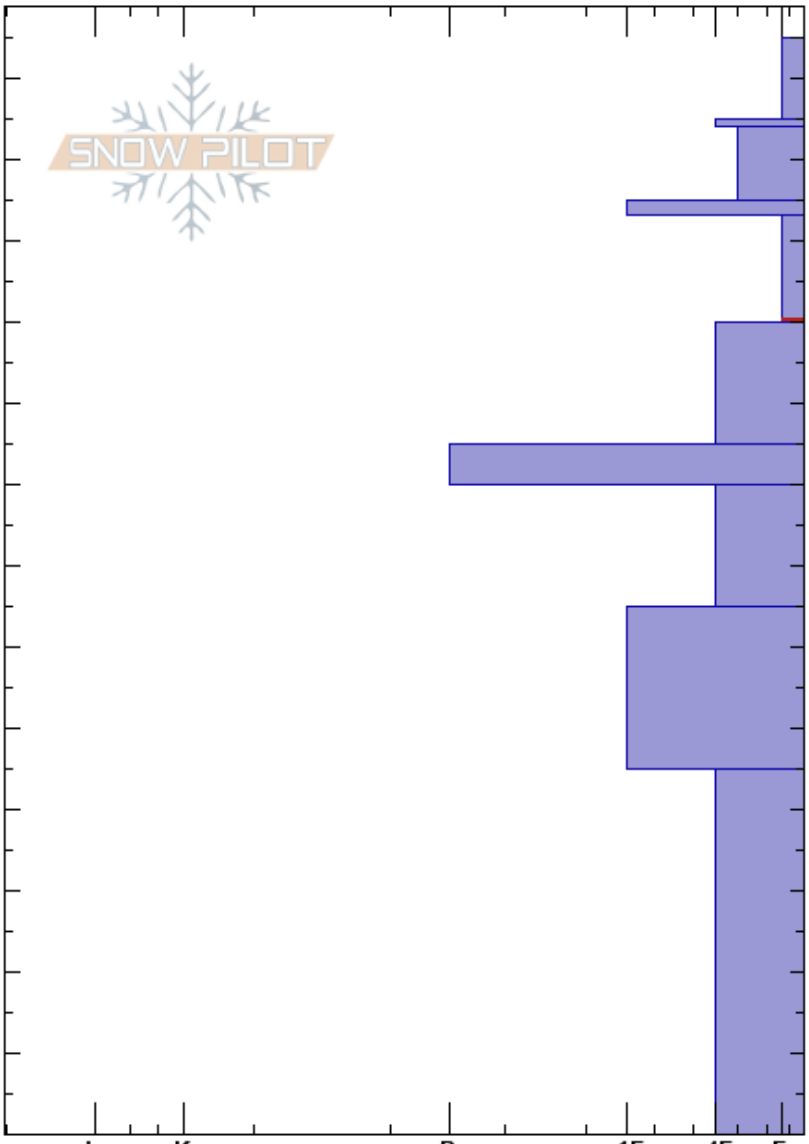

Green Knoll SE BTL  
 RMNP  
 CO  
 Elevation: 11500 ft  
 Aspect: SE  
 Specifics:

Austin DiVesta  
 02/22/2024 - 11:00am  
 Co-ord: 40.37838N, -105.87983W  
 Slope Angle: 20°  
 Wind Loading:

Stability: Fair  
 Air Temperature:  
 Sky Cover: SCT  
 Precipitation: S-1  
 Wind: Calm

HS:135  
 Layer Notes:  
 113-100cm:Problematic layer

Height (cm)	Crystal		Moisture	$\rho$ kg/m <sup>3</sup>	Stability tests & Layer comments
	Form	Size			
135	+	0.5			
130	+	0.5			
120	⊙⊙				
120	/	0.3			
110	⊙⊙				
110	/ (•)	0.3			
100					← ECTN15 @100cm
90	□	0.5			
80	⊕				
70	□	1			
60	•	0.5			
50					
40					
20	⊕	2-3			