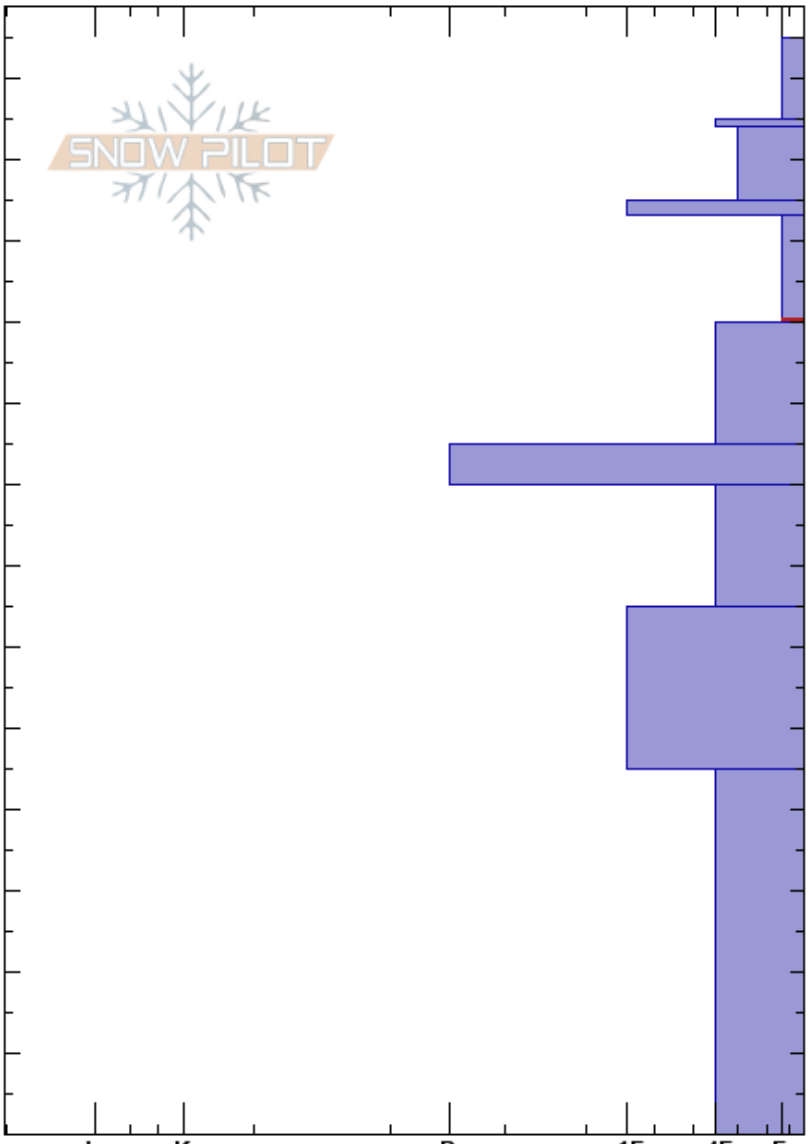

Green Knoll SE BTL
 RMNP
 CO
 Elevation: 11500 ft
 Aspect: SE
 Specifics:

Austin DiVesta
 02/22/2024 - 11:00am
 Co-ord: 40.37838N, -105.87983W
 Slope Angle: 20°
 Wind Loading:

Stability: Fair
 Air Temperature:
 Sky Cover: SCT
 Precipitation: S-1
 Wind: Calm

HS:135
 Layer Notes:
 113-100cm:Problematic layer

Height (cm)	Crystal		Moisture	ρ kg/m ³	Stability tests & Layer comments
	Form	Size			
135	+	0.5			
130	+	0.5			
120	⊙⊙				
120	/	0.3			
110	⊙⊙				
110	/ (•)	0.3			
100					← ECTN15 @100cm
90	□	0.5			
80	⊕				
70	□	1			
60					
50	•	0.5			
40					
20	⊕	2-3			