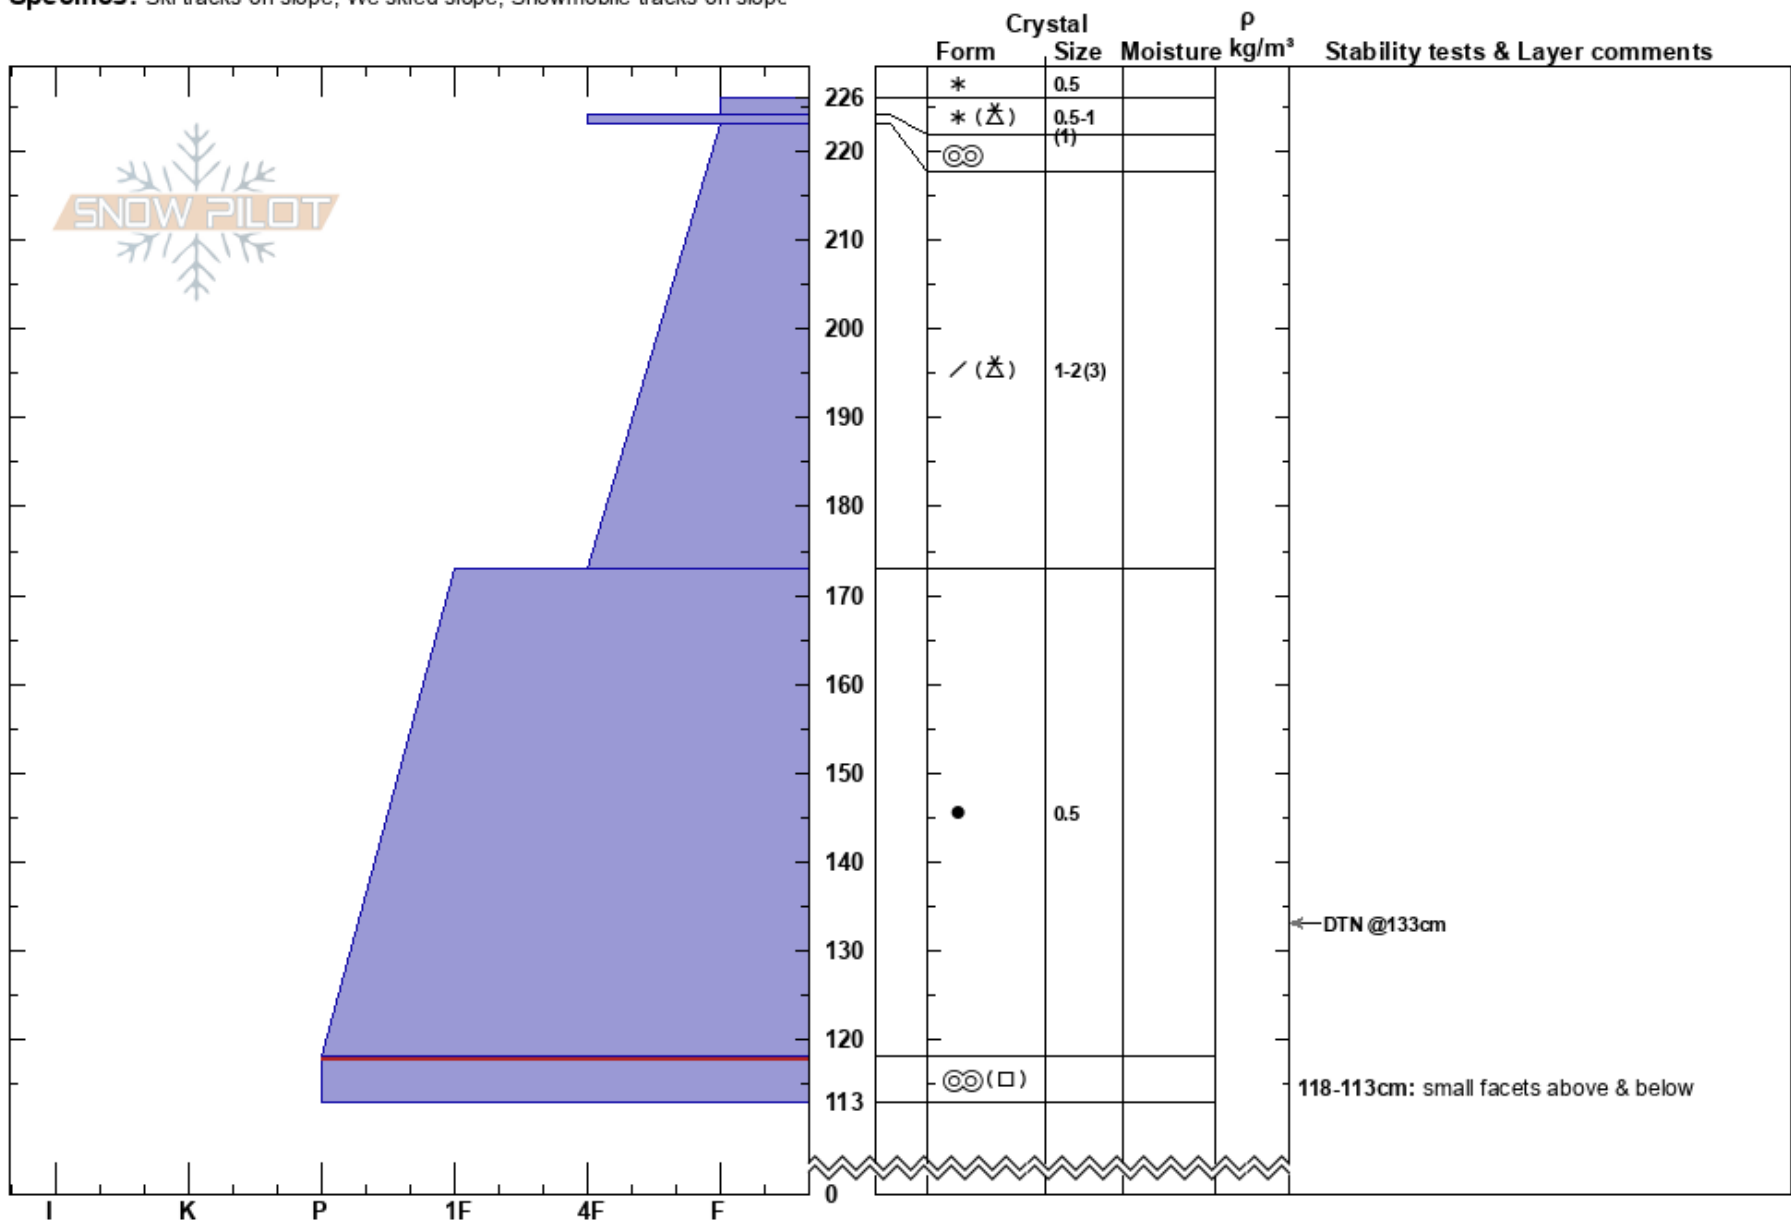

Shingle East Adam Crow
 Uinta Range 02/22/2024 - 1:26pm
 UT Co-ord: 40.69349N, -111.09348W
 Elevation: 10190 ft Slope Angle: 25°
 Aspect: E Wind Loading: no
 Specifics: Ski tracks on slope; We skied slope; Snowmobile tracks on slope

Stability: Fair HS:226
 Air Temperature: -5.3°C PF:60 118-113cm: small facets above & below
 Sky Cover: OVC PS: 15 118-113cm: Problematic layer
 Precipitation: S-1
 Wind: Calm

Notes: FC found on top and bottom of the MFcr at 118-113cm. No failure produced from the Deep Tap Test