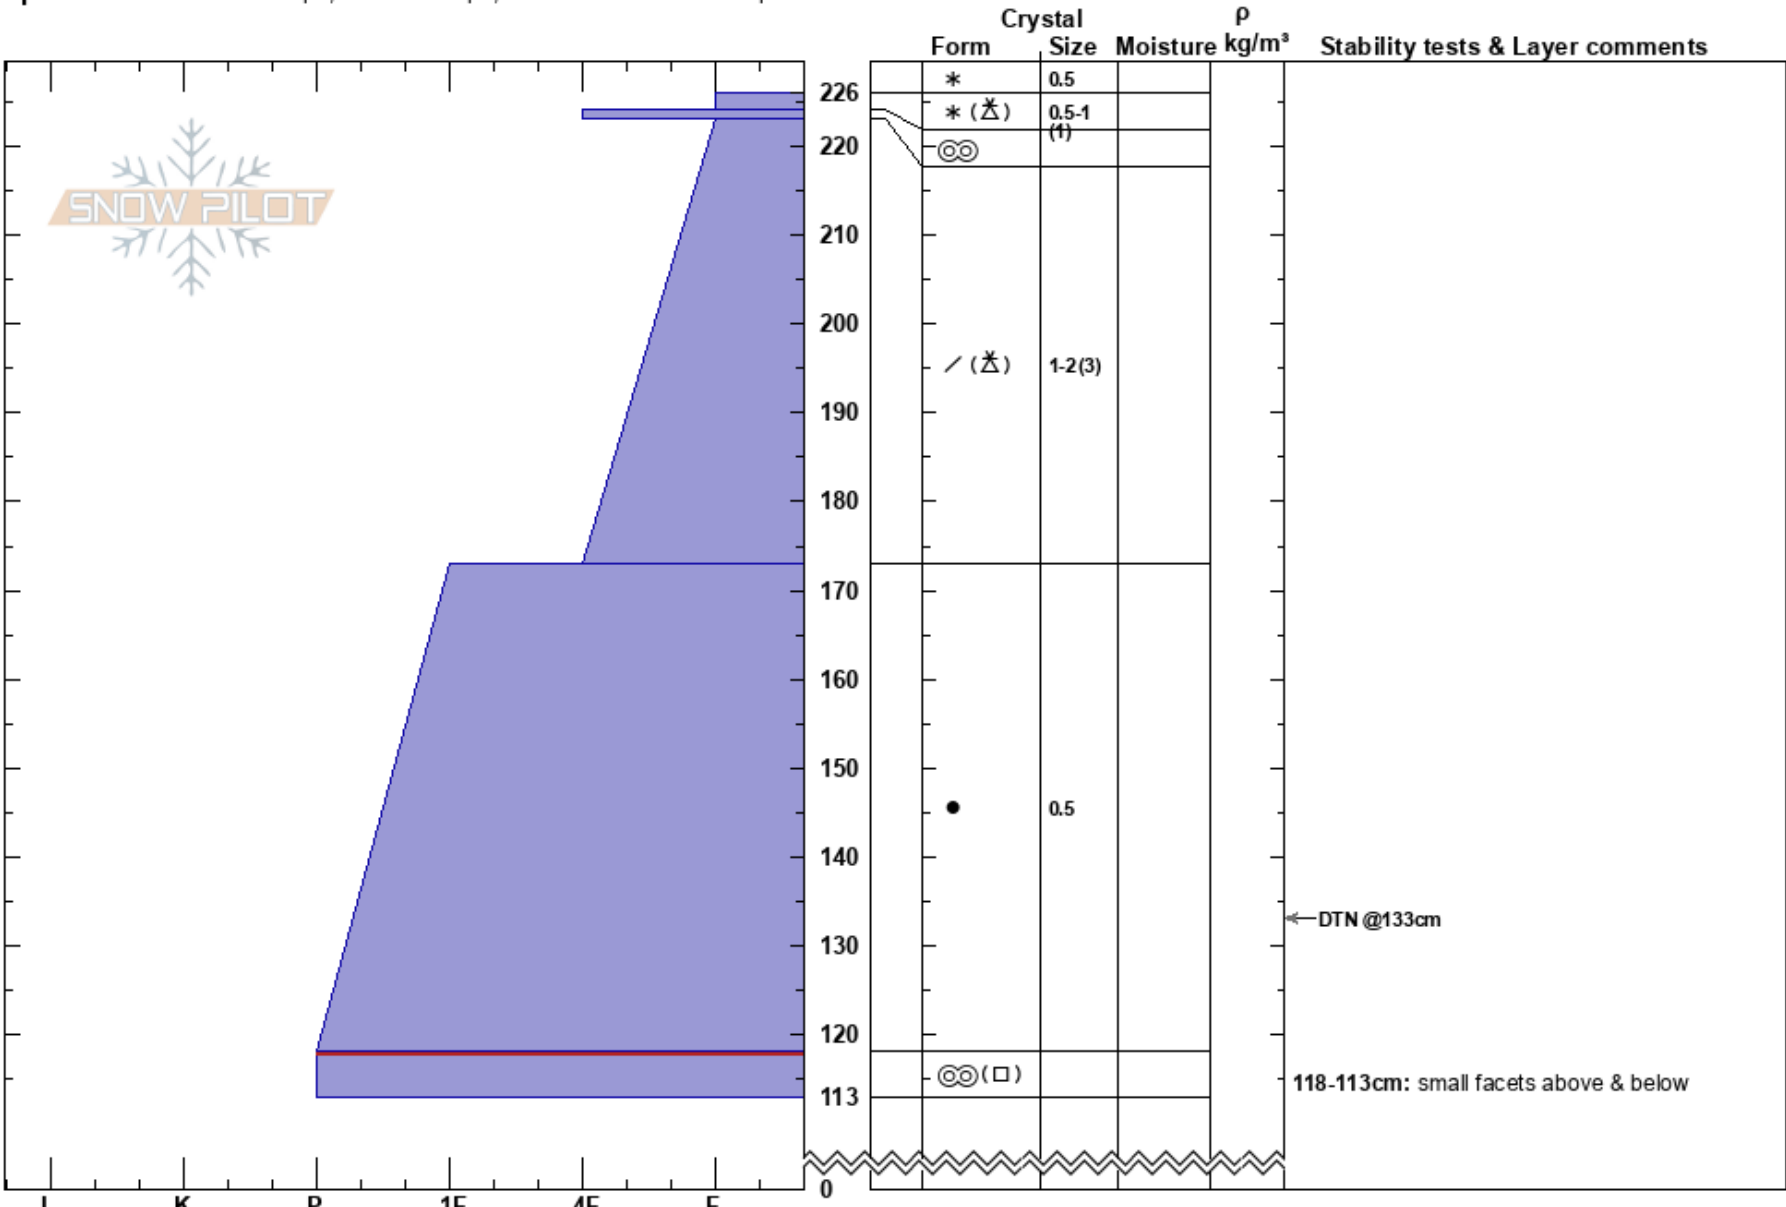

Shingle East Adam Crow
 Uinta Range 02/22/2024 - 1:26pm
 UT Co-ord: 40.69349N, -111.09348W
 Elevation: 10190 ft Slope Angle: 25°
 Aspect: E Wind Loading: no
 Specifics: Ski tracks on slope; We skied slope; Snowmobile tracks on slope

Stability: Fair HS:226
 Air Temperature: -5.3°C PF:60 118-113cm: small facets above & below
 Sky Cover: OVC PS: 15 118-113cm: Problematic layer
 Precipitation: S-1
 Wind: Calm

Notes: FC found on top and bottom of the MFcr at 118-113cm. No failure produced from the Deep Tap Test