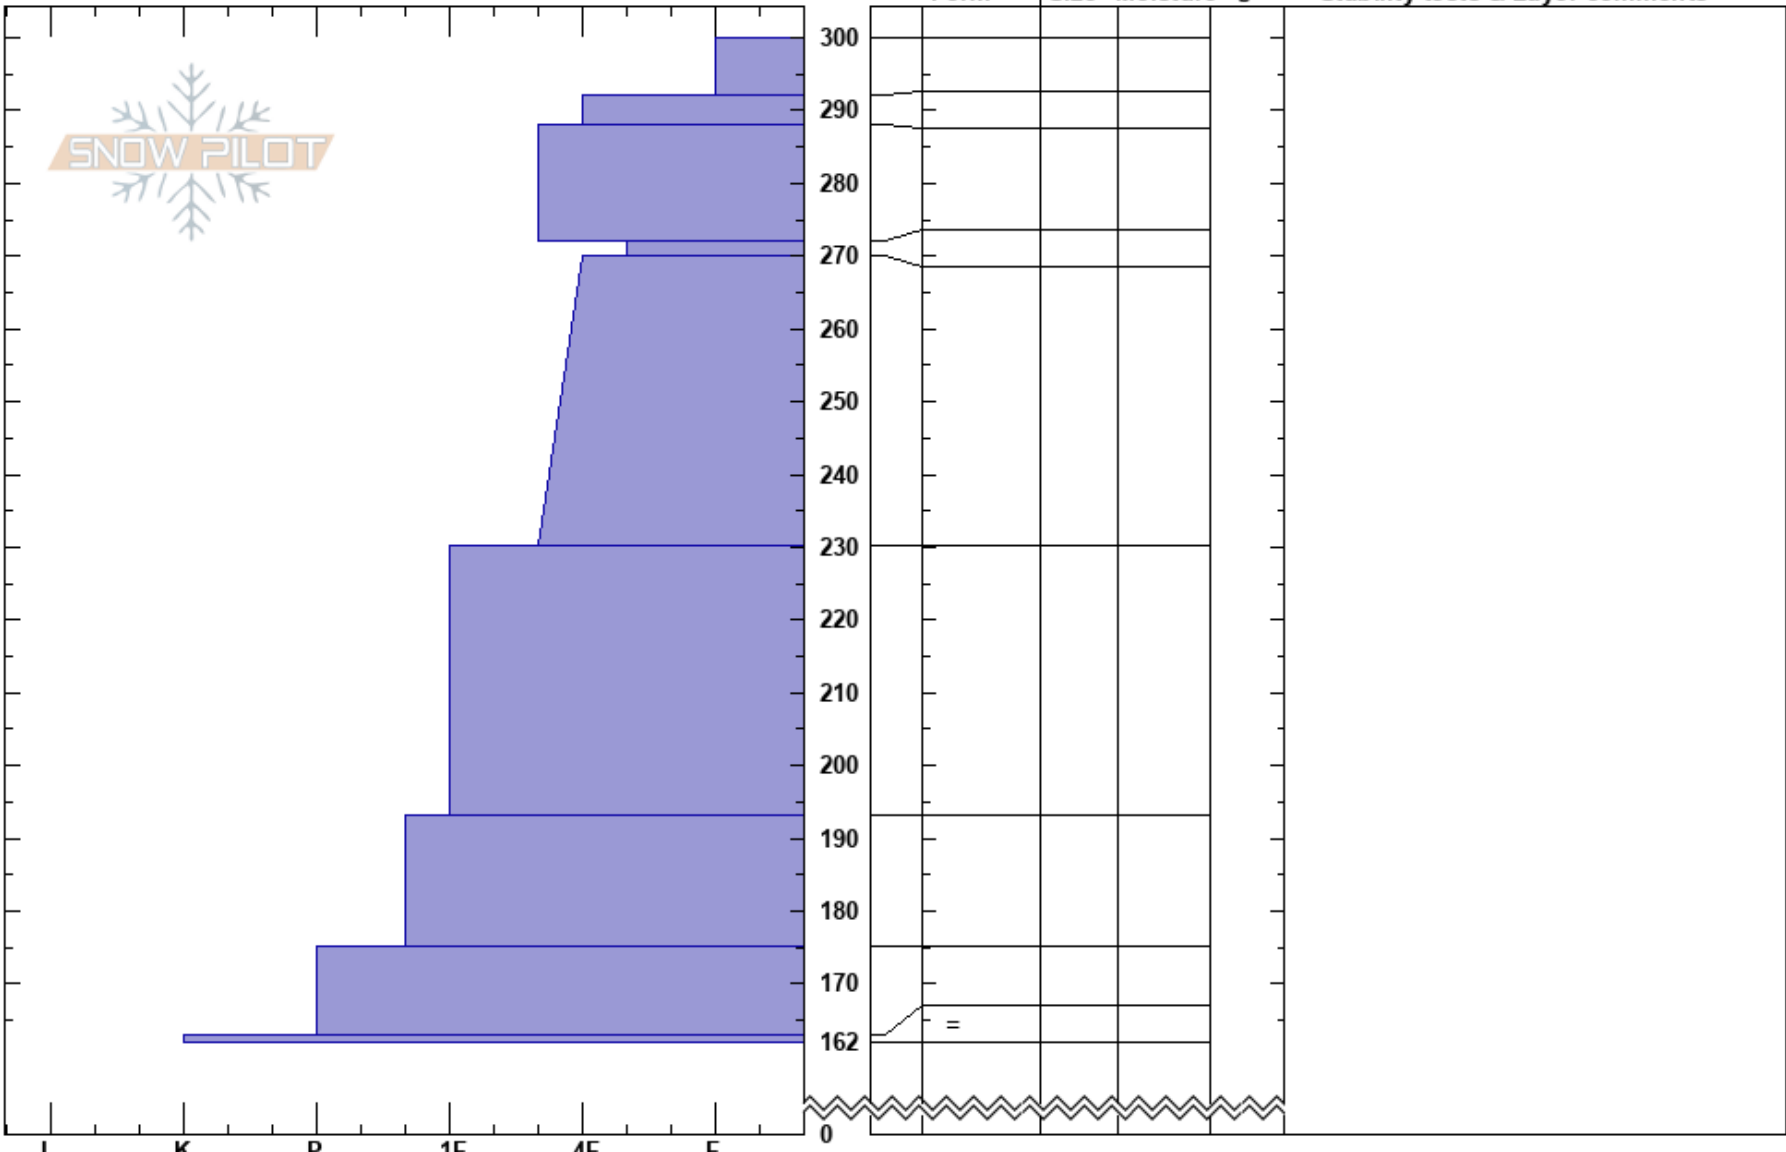

Upper Shields Creek
Southern Glacier Nationa
MT

Chris Bilbrey
01/31/2018 - 3:30pm
Co-ord: 48.25556N, -113.49662W
Slope Angle: 32°
Wind Loading: yes

Stability:
Air Temperature:
Sky Cover: OVC
Precipitation: S2
Wind: W Moderate

HS:300 **Layer Notes:**

Elevation: 6743 ft
Aspect: 51°
Specifics: We skied slope

Notes: