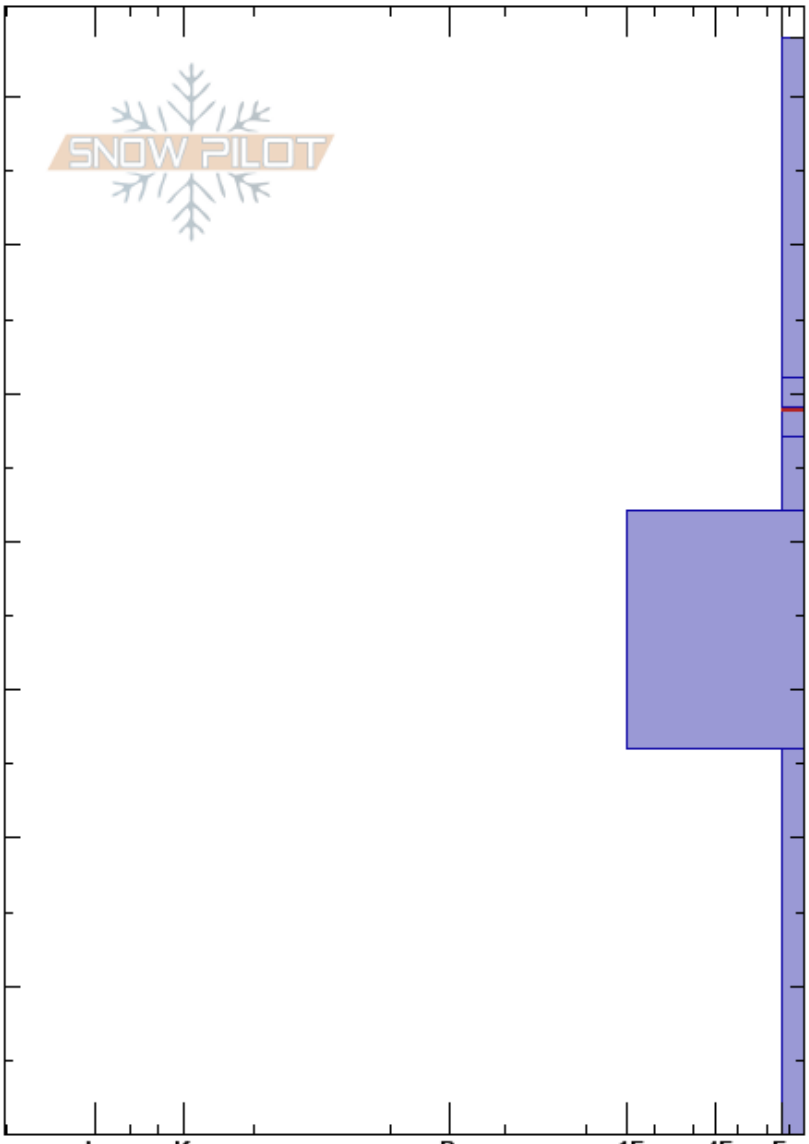

Hangover Hill S  
 Bitterroot  
 MT  
 Elevation: 5660 ft  
 Aspect: S  
 Specifics:

Payton Schiff  
 02/22/2024 - 1:38pm  
 Co-ord: 11T 685885W 5168274N  
 Slope Angle: 13°  
 Wind Loading: no

Stability:  
 Air Temperature:  
 Sky Cover: BKN  
 Precipitation: S-1  
 Wind: SE Light Breeze

HS:74  
 Layer Notes:  
 49-47cm: Problematic layer

Crystal Form	Crystal Size	Moisture	$\rho$ kg/m <sup>3</sup>	Stability tests & Layer comments
.	0.1-0.5	M		
⊙⊙		M		← ECTN15 @50cm
⊖		M		
⊙⊙		M		
.	0.1-0.5	M		
⊖	1-1.5	M		