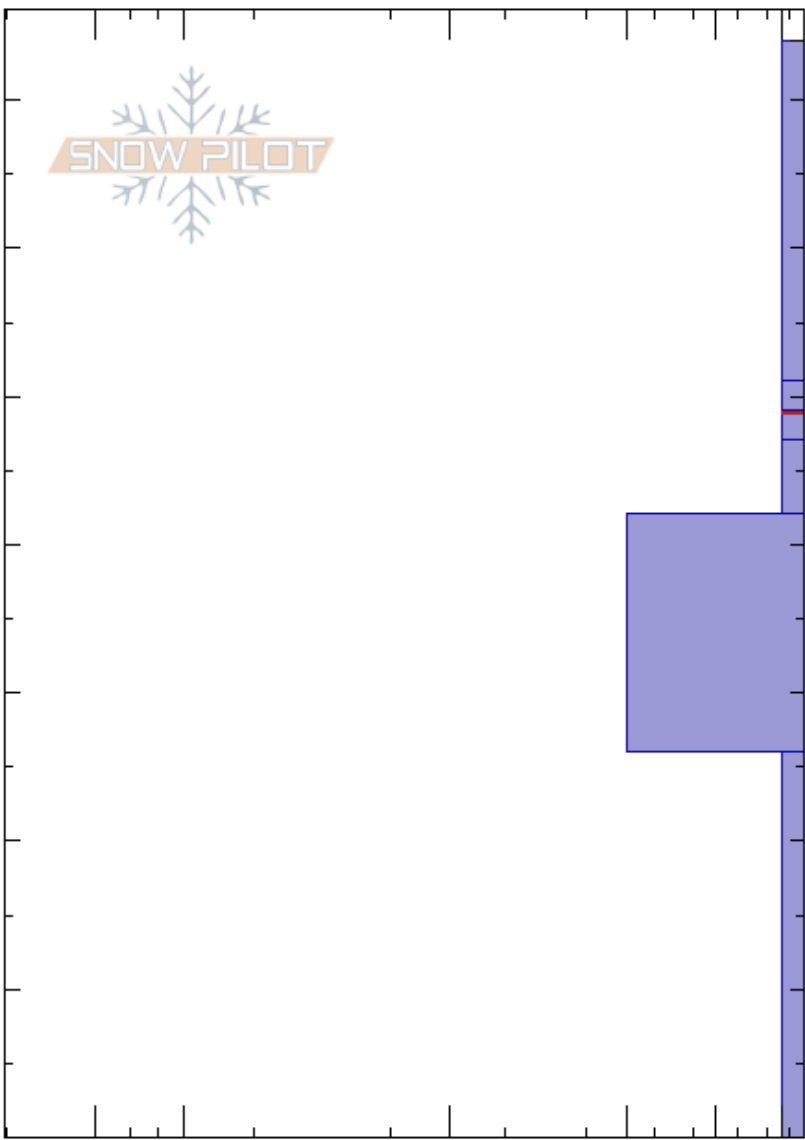

Hangover Hill S  
 Bitterroot  
 MT  
 Elevation: 5660 ft  
 Aspect: S  
 Specifics:

Payton Schiff  
 02/22/2024 - 1:38pm  
 Co-ord: 11T 685885W 5168274N  
 Slope Angle: 13°  
 Wind Loading: no

Stability:  
 Air Temperature:  
 Sky Cover: BKN  
 Precipitation: S-1  
 Wind: SE Light Breeze

HS:74  
 Layer Notes:  
 49-47cm: Problematic layer

Crystal Form	Crystal Size	Moisture	$\rho$ kg/m <sup>3</sup>	Stability tests & Layer comments
.	0.1-0.5	M		
⊙⊙		M		← ECTN15 @50cm
⊖		M		
⊙⊙		M		
.	0.1-0.5	M		
⊖	1-1.5	M		