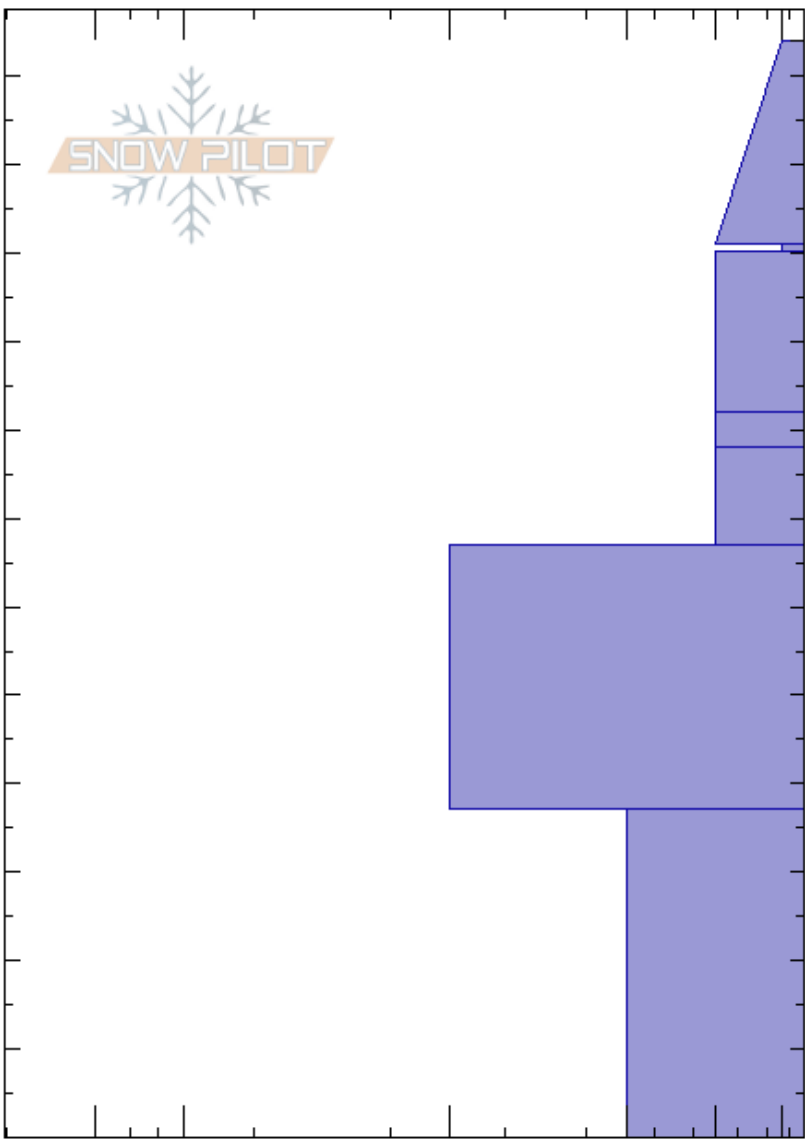

Hangover Hill NW  
 Bitterroot  
 MT  
 Elevation: 5680 ft  
 Aspect: NW  
 Specifics:

Payton Schiff  
 02/22/2024 - 12:57pm  
 Co-ord: 11T 685840W 5168368N  
 Slope Angle: 13°  
 Wind Loading: no

Stability:  
 Air Temperature: -1°C  
 Sky Cover: BKN  
 Precipitation: NO  
 Wind: SE Light Breeze

HS:124  
 Layer Notes:  
 101-100cm:Problematic layer

Height (cm)	Crystal		Moisture	$\rho$ kg/m <sup>3</sup>	Stability tests & Layer comments
	Form	Size			
124					
120					
110	+ ( / )		M		
100	∨		M		← ECTN21 @101cm
90	/		M		
80	⊙ ⊙		M		
70	⊖	0.1-0.5	D-M		
60					
50	.	0.1-0.5	M		
40					
30					
20	⊖	1-1.5	D-M		
10					
0					