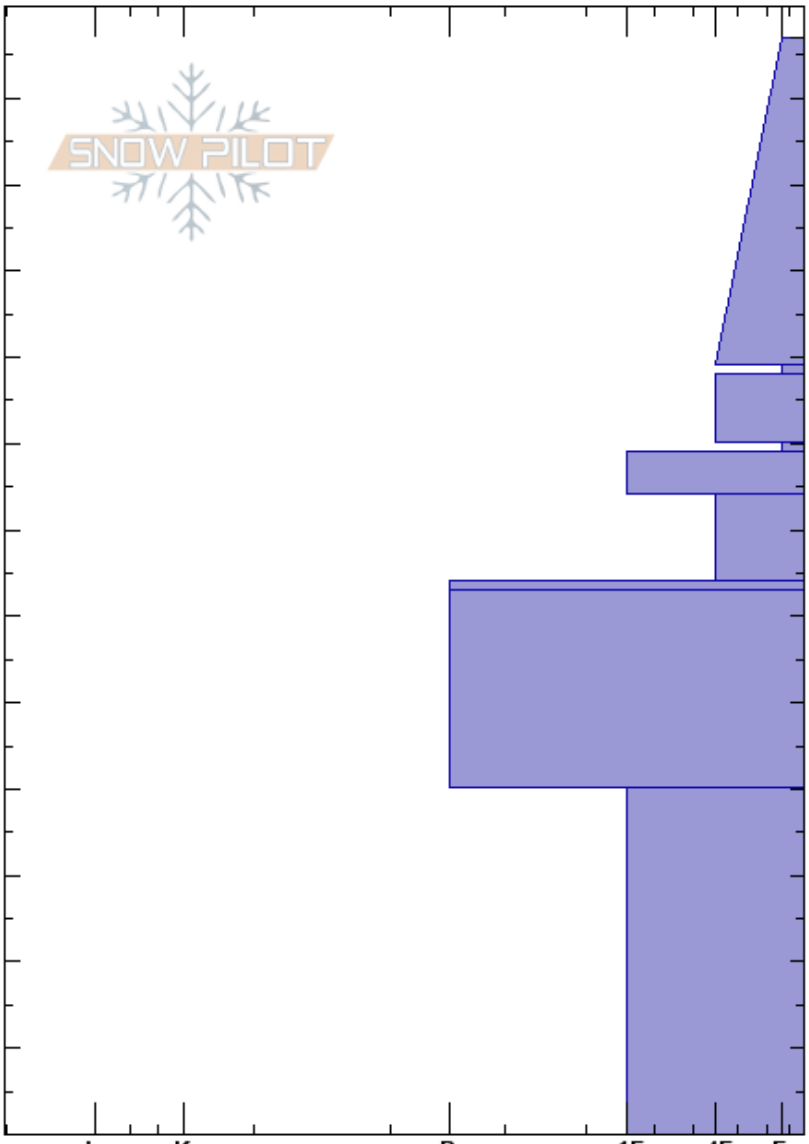

Hangover Hill W  
 Bitterroot  
 MT  
 Elevation: 5680 ft  
 Aspect: W  
 Specifics:

Payton Schiff  
 02/22/2024 - 12:00pm  
 Co-ord: 11T 685799W 5168259N  
 Slope Angle: 13°  
 Wind Loading: no

Stability:  
 Air Temperature: -4°C  
 Sky Cover: BKN  
 Precipitation: S-1  
 Wind: S Calm

HS:127  
 Layer Notes:  
 89-88cm: Problematic layer

Height (cm)	Crystal		Moisture	$\rho$ kg/m <sup>3</sup>	Stability tests & Layer comments
	Form	Size			
127					
120					
110	+ ( / )		M		
100					
90	∨		M		← ECTN21 @89cm
85	/		M		
80	⊖		M		
75	⊙⊙		M		
70	⊖		M		
65	■		M		
60					
50	●		M		
40					
30					
20	⊖		M		
10					
0					