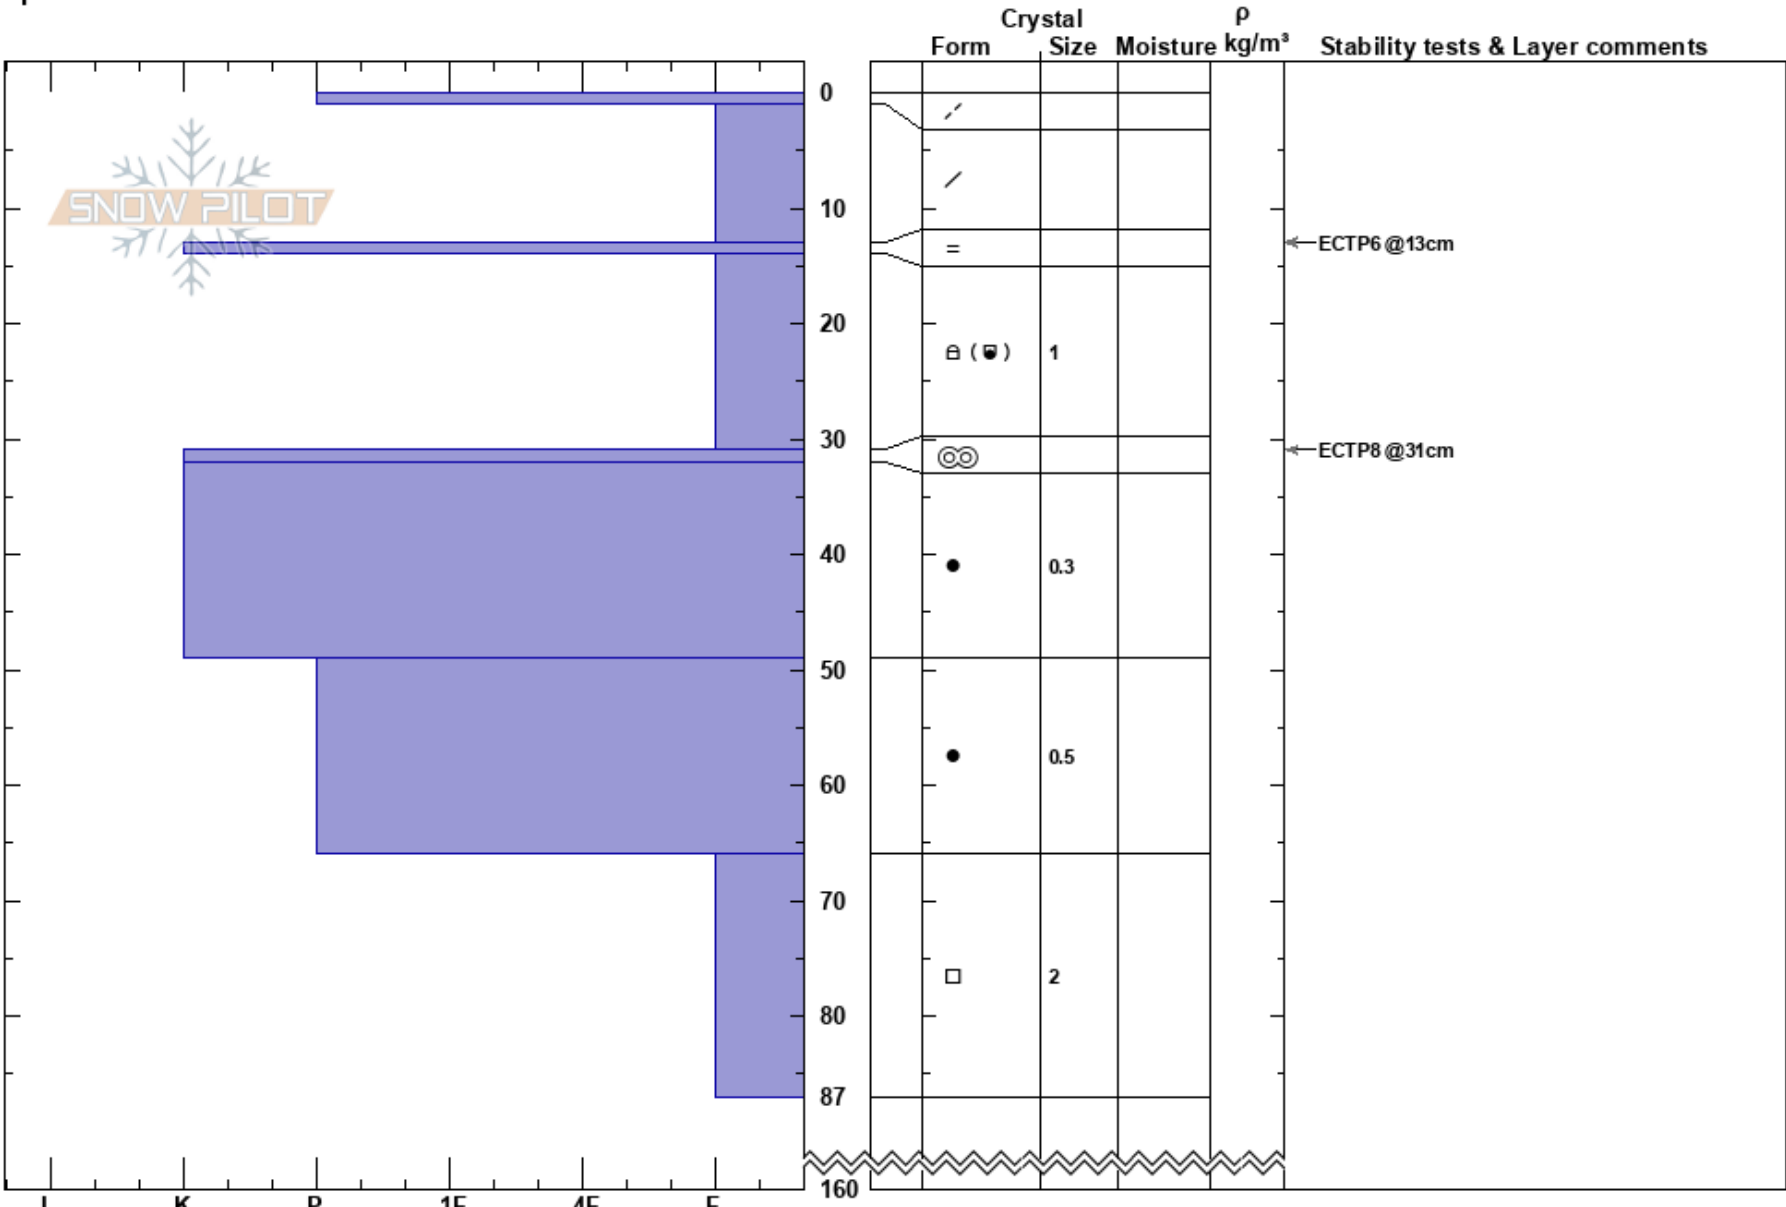

South of Fraser Lk  
 White Pass  
 BC  
 Elevation: 1250 m  
 Aspect: N  
 Specifics:

steve reid  
 31/01/2018 - 13:15  
 Co-ord: 59.70893N, -135.10935W  
 Slope Angle: 37°  
 Wind Loading:

Stability:  
 Air Temperature: -19°C  
 Sky Cover: BKN  
 Precipitation: NO  
 Wind: N Moderate

HS:160  
 Layer Notes:  
 31-32cm: Problematic layer

Notes: