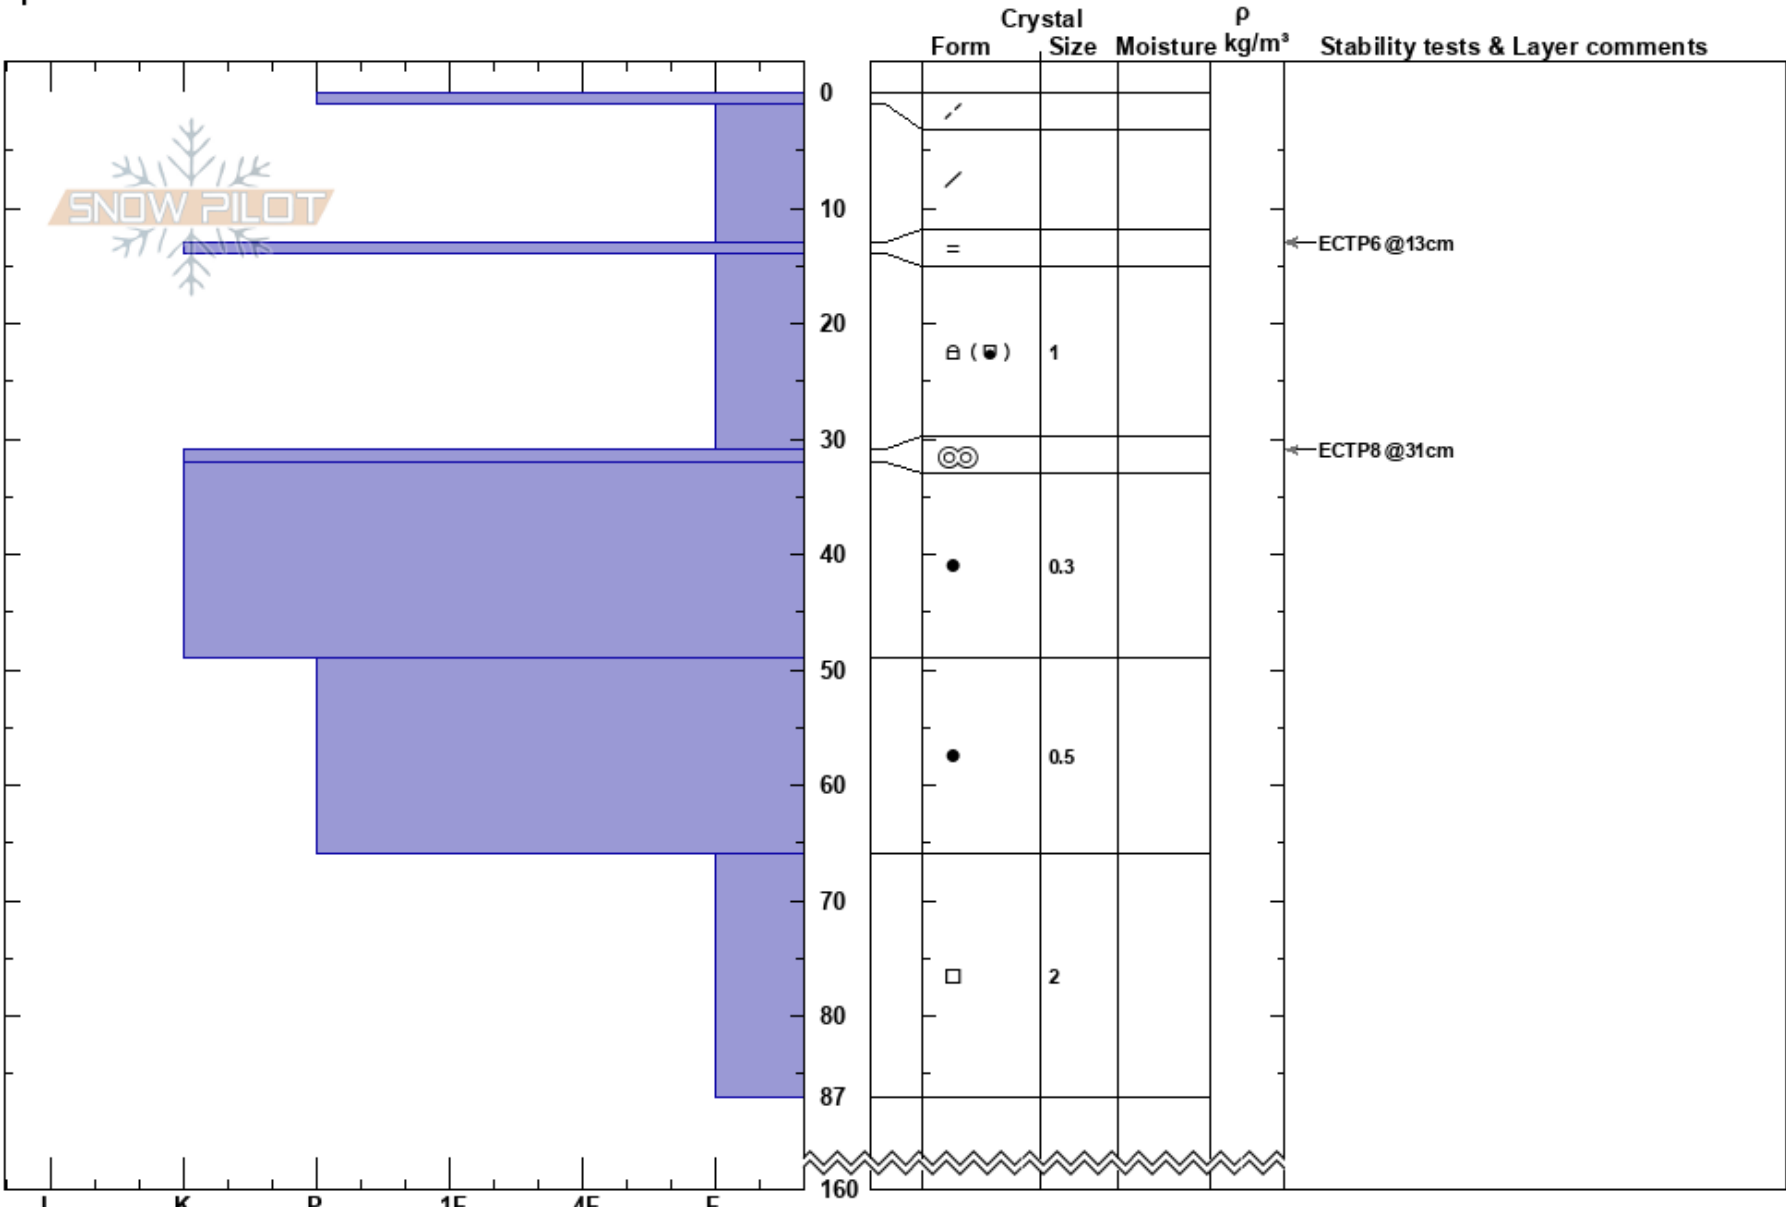

South of Fraser Lk
 White Pass
 BC
 Elevation: 1250 m
 Aspect: N
 Specifics:

steve reid
 31/01/2018 - 13:15
 Co-ord: 59.70893N, -135.10935W
 Slope Angle: 37°
 Wind Loading:

Stability:
 Air Temperature: -19°C
 Sky Cover: BKN
 Precipitation: NO
 Wind: N Moderate

HS:160
 Layer Notes:
 31-32cm: Problematic layer

Notes: