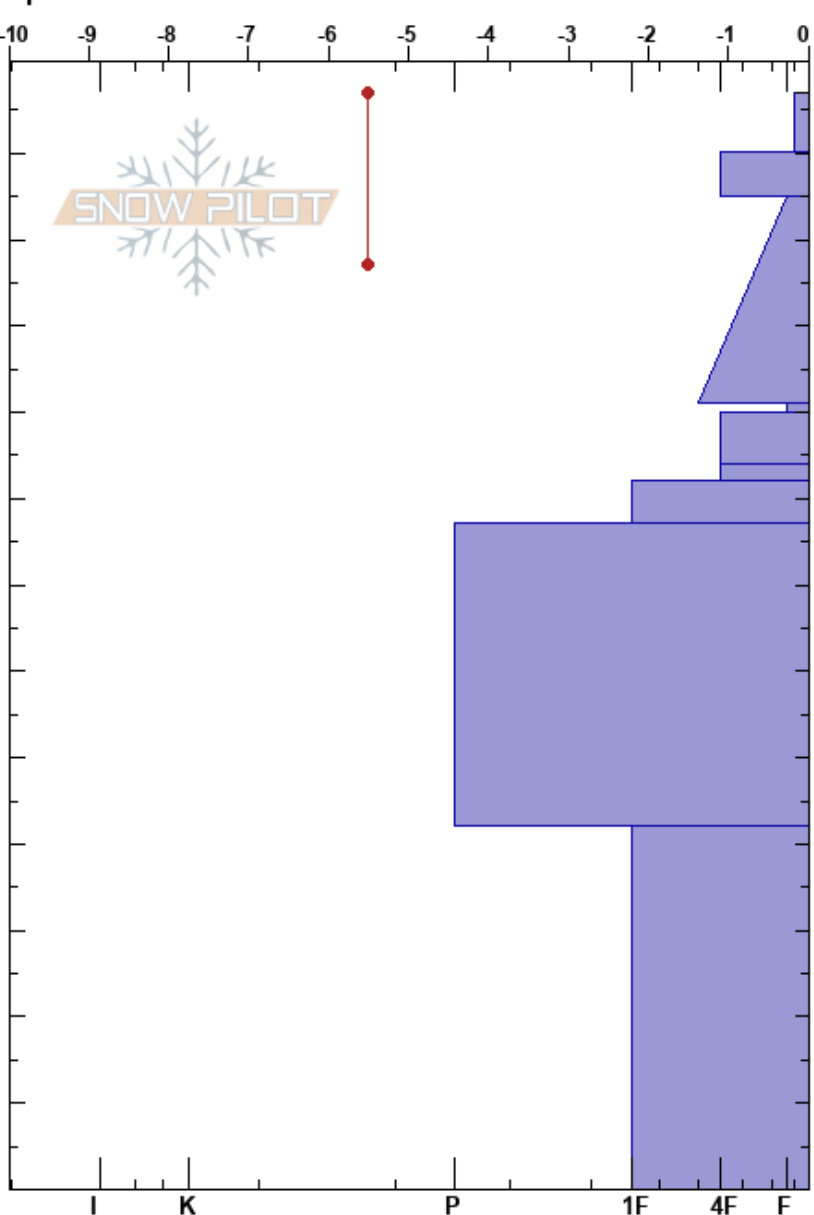

Hangover Hill E
 Bitterroot
 MT
 Elevation: 5680 ft
 Aspect: E
 Specifics:

Payton Schiff
 02/22/2024 - 11:05am
 Co-ord: 11T 685968W 5168420N
 Slope Angle: 4°
 Wind Loading: no

Stability:
 Air Temperature: -5.5°C
 Sky Cover: BKN
 Precipitation: S1
 Wind: SE Calm

HS:127
 Layer Notes:
 91-90cm: Problematic layer

Height (cm)	Crystal		Moisture	ρ kg/m ³	Stability tests & Layer comments
	Form	Size			
127					
120	+ (/)		M		
110	⊙⊙		M		
100	/	0.1-0.5	M		
90	∨	5-6	M		← ECTN23 @91cm
	•	0.1-0.5	M		
80	⊖	0.5-1	M		
	⊙⊙		M		
60	•	0.1-0.5	M		
20	⊖	1-1.5	D-M		