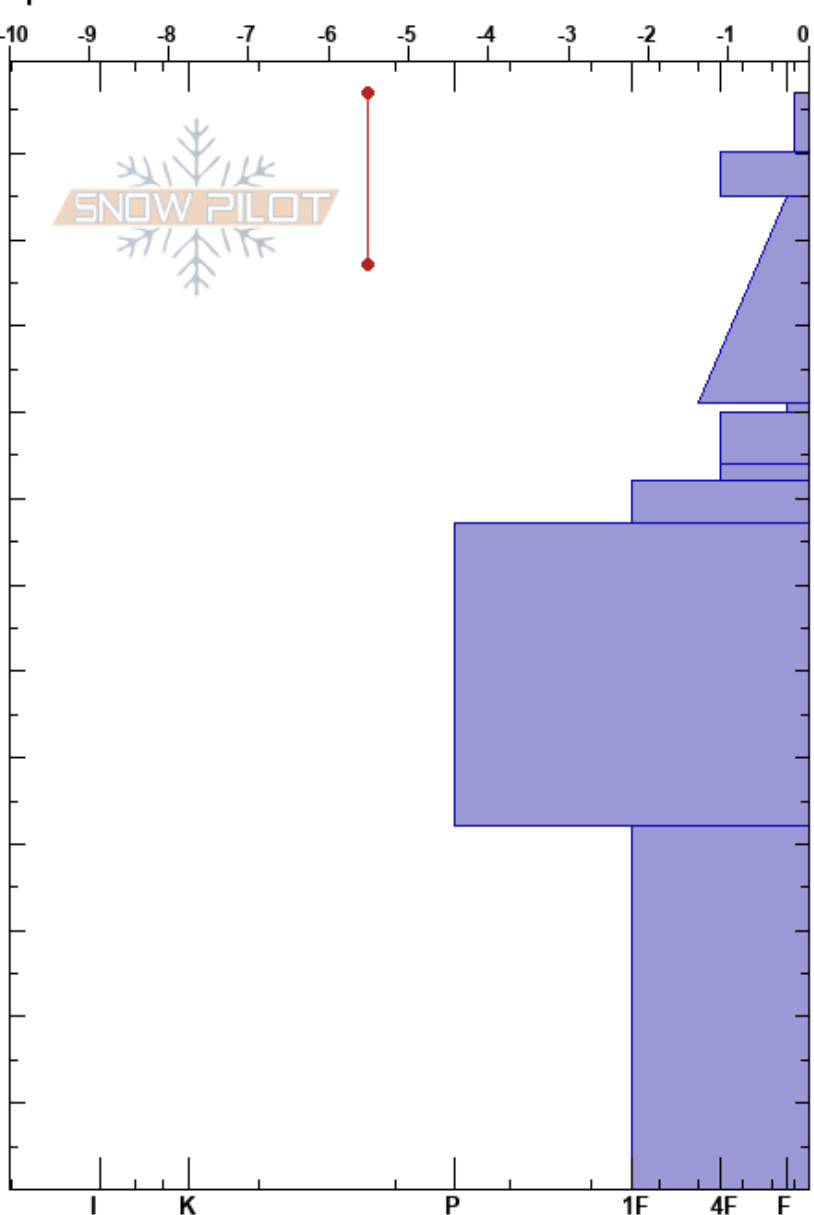

Hangover Hill E
 Bitterroot
 MT
 Elevation: 5680 ft
 Aspect: E
 Specifics:

Payton Schiff
 02/22/2024 - 11:05am
 Co-ord: 11T 685968W 5168420N
 Slope Angle: 4°
 Wind Loading: no

Stability:
 Air Temperature: -5.5°C
 Sky Cover: BKN
 Precipitation: S1
 Wind: SE Calm

HS:127
 Layer Notes:
 91-90cm: Problematic layer

Height (cm)	Crystal		Moisture	ρ kg/m ³	Stability tests & Layer comments
	Form	Size			
127					
120	+ (/)		M		
110	⊙ ⊙		M		
100	/	0.1-0.5	M		
90	∨	5-6	M		← ECTN23 @91cm
	•	0.1-0.5	M		
80	⊖	0.5-1	M		
	⊙ ⊙		M		
60	•	0.1-0.5	M		
20	⊖	1-1.5	D-M		