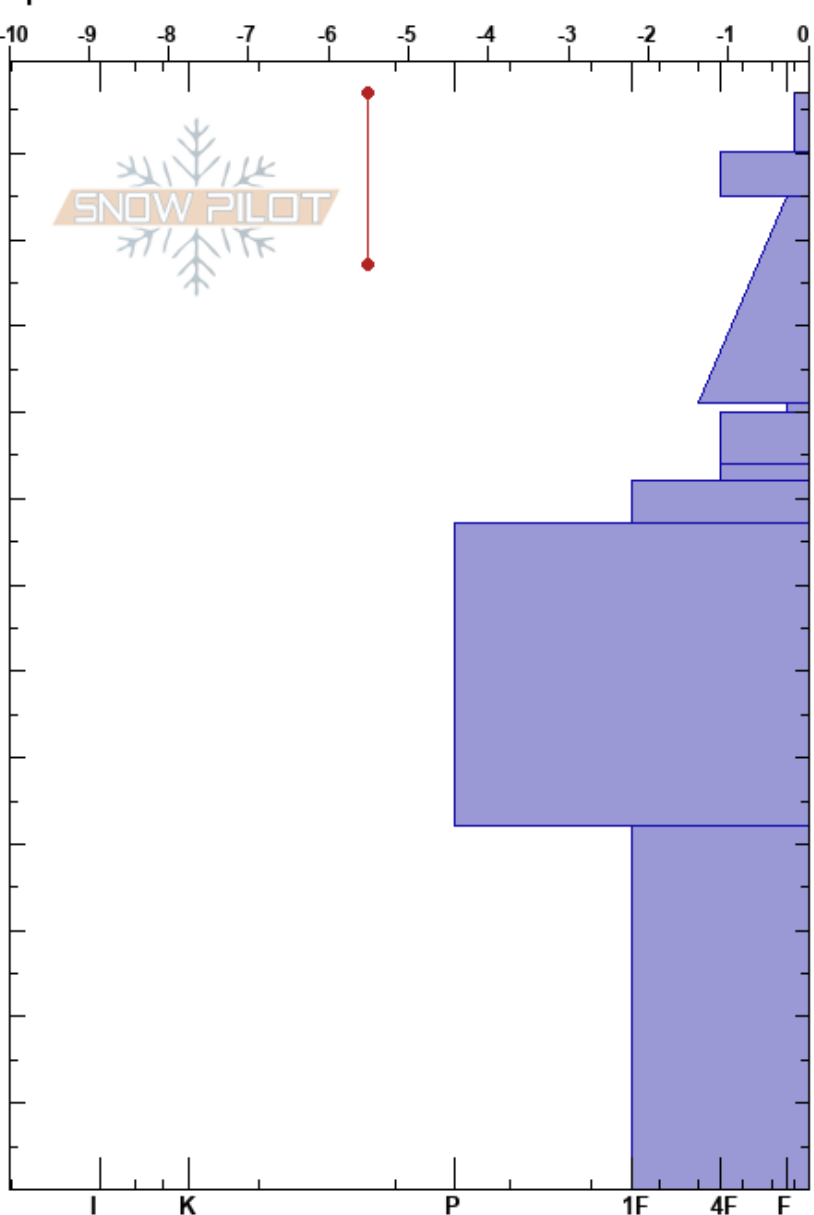

Hangover Hill E
 Bitterroot
 MT
 Elevation: 5680 ft
 Aspect: E
 Specifics:

Payton Schiff
 02/22/2024 - 11:05am
 Co-ord: 11T 685968W 5168420N
 Slope Angle: 4°
 Wind Loading: no

Stability: HS:127
 Air Temperature: -5.5°C
 Sky Cover: BKN
 Precipitation: S1
 Wind: SE Calm
 Layer Notes: 91-90cm: Problematic layer

Height (cm)	Crystal		Moisture	ρ kg/m ³	Stability tests & Layer comments
	Form	Size			
127	+ (/)		M		
120	⊙⊙		M		
110	/	0.1-0.5	M		
100					
90	∨	5-6	M		← ECTN23 @91cm
	•	0.1-0.5	M		
80	⊖	0.5-1	M		
	⊙⊙		M		
70					
60	•	0.1-0.5	M		
50					
40					
30					
20	⊖	1-1.5	D-M		
10					
0					