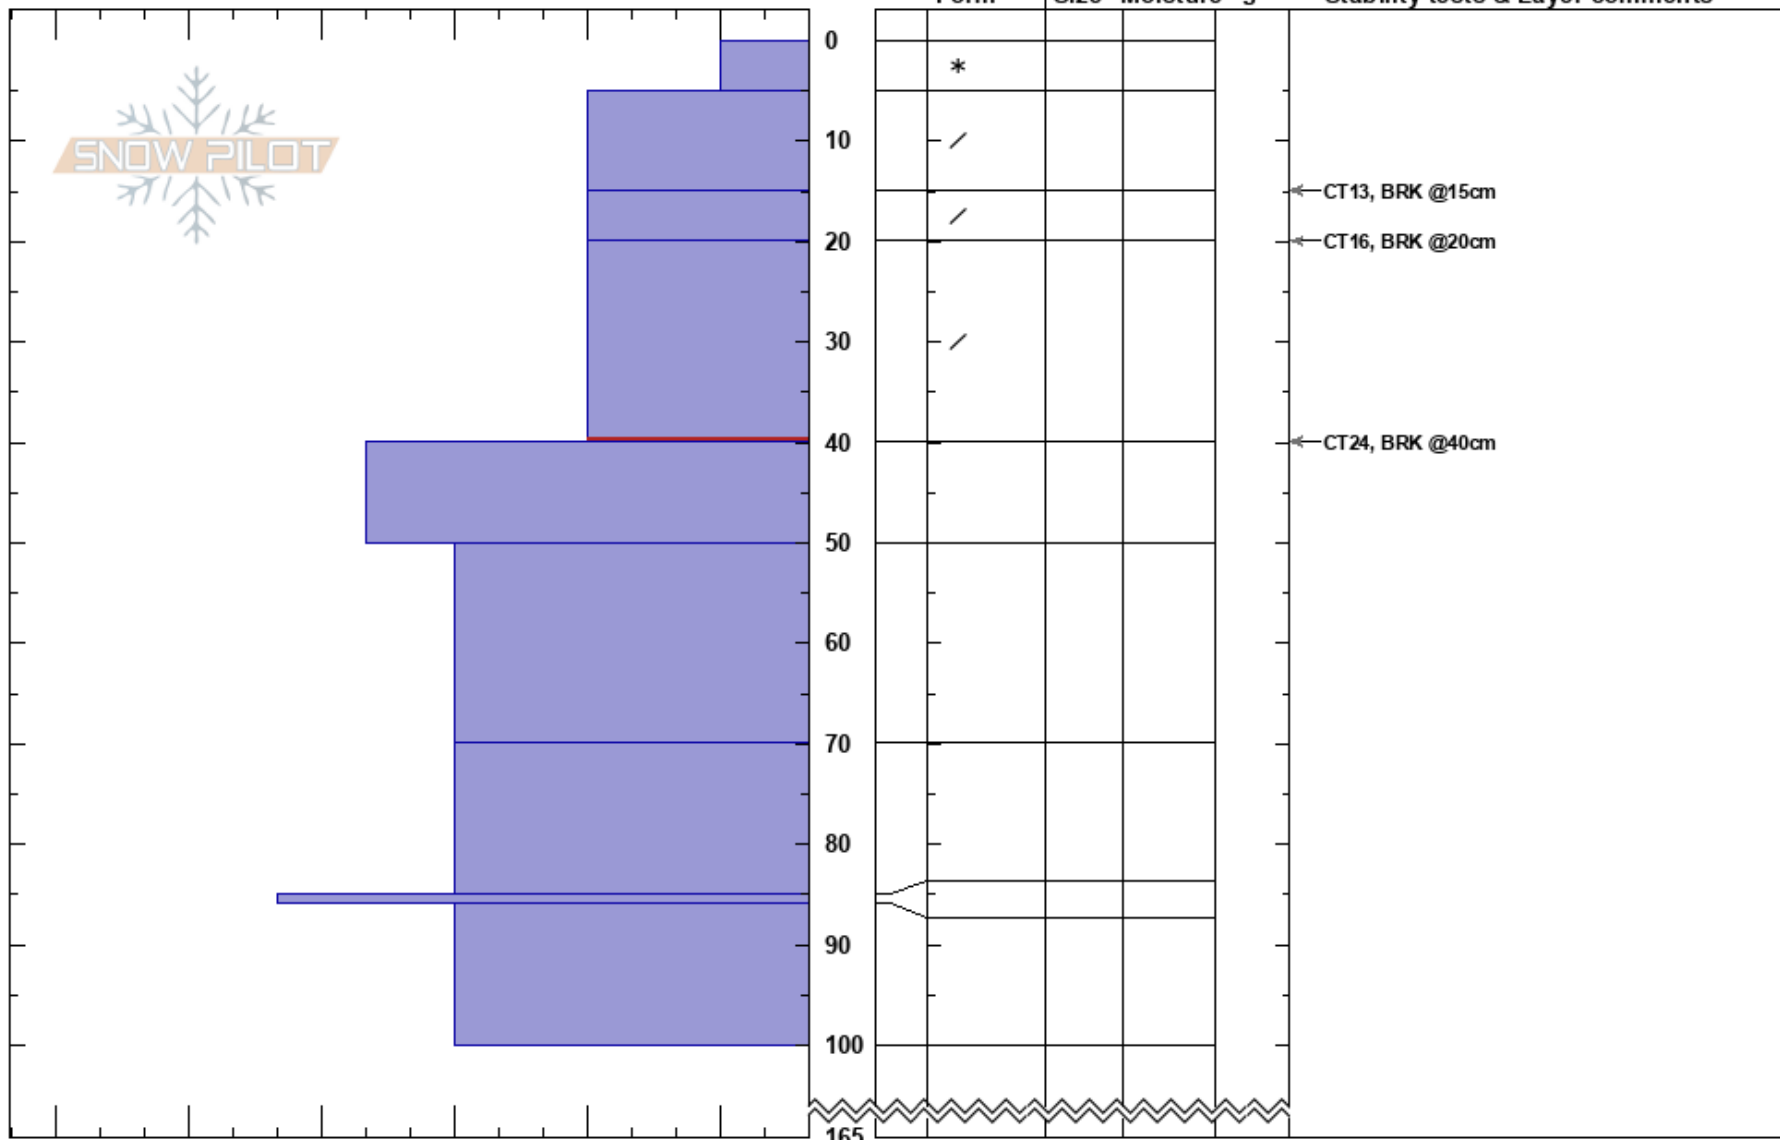

Soldier Cat Area
 Soldier Mountains
 ID
 Elevation: 8400 ft
 Aspect: N
 Specifics:

Tyler Heikes
 02/22/2024 - 2:00pm
 Co-ord: 43.49184N, -114.90659W
 Slope Angle: 26°
 Wind Loading:

Stability:
 Air Temperature:
 Sky Cover:
 Precipitation:
 Wind:

HS:165
 PF:40 20-40cm:Problematic layer
 PS: 15

Notes: