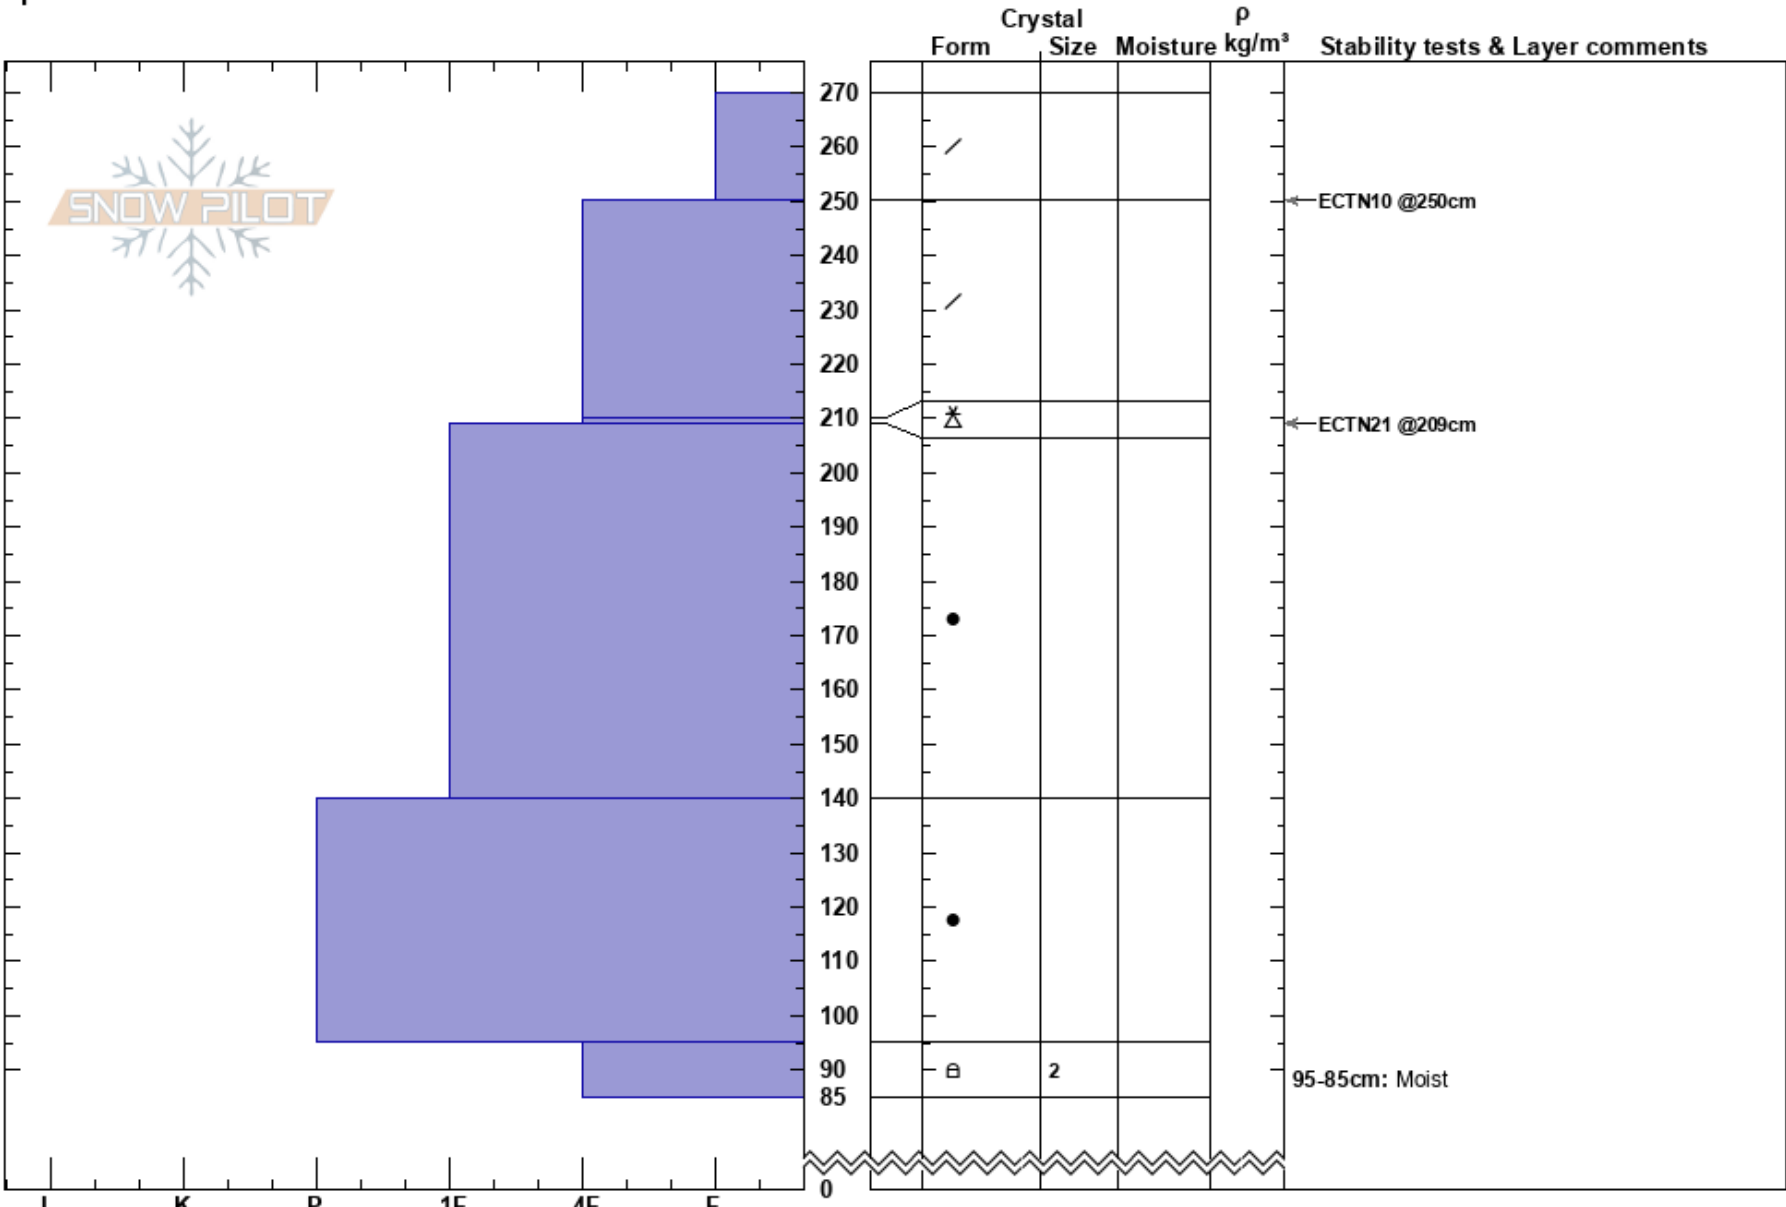

Red Peak
 Snake River Range
 WY
 Elevation: 9500 ft
 Aspect: NE
 Specifics:

Alex Drinkard
 02/22/2024 - 12:30am
 Co-ord: 43.23574N, -110.92583W
 Slope Angle: 27°
 Wind Loading: no

Stability:
 Air Temperature:
 Sky Cover: OVC
 Precipitation: S-1
 Wind: W Light Breeze

HS:270
 95-85cm: Moist
 95-85cm: Problematic layer

Notes: