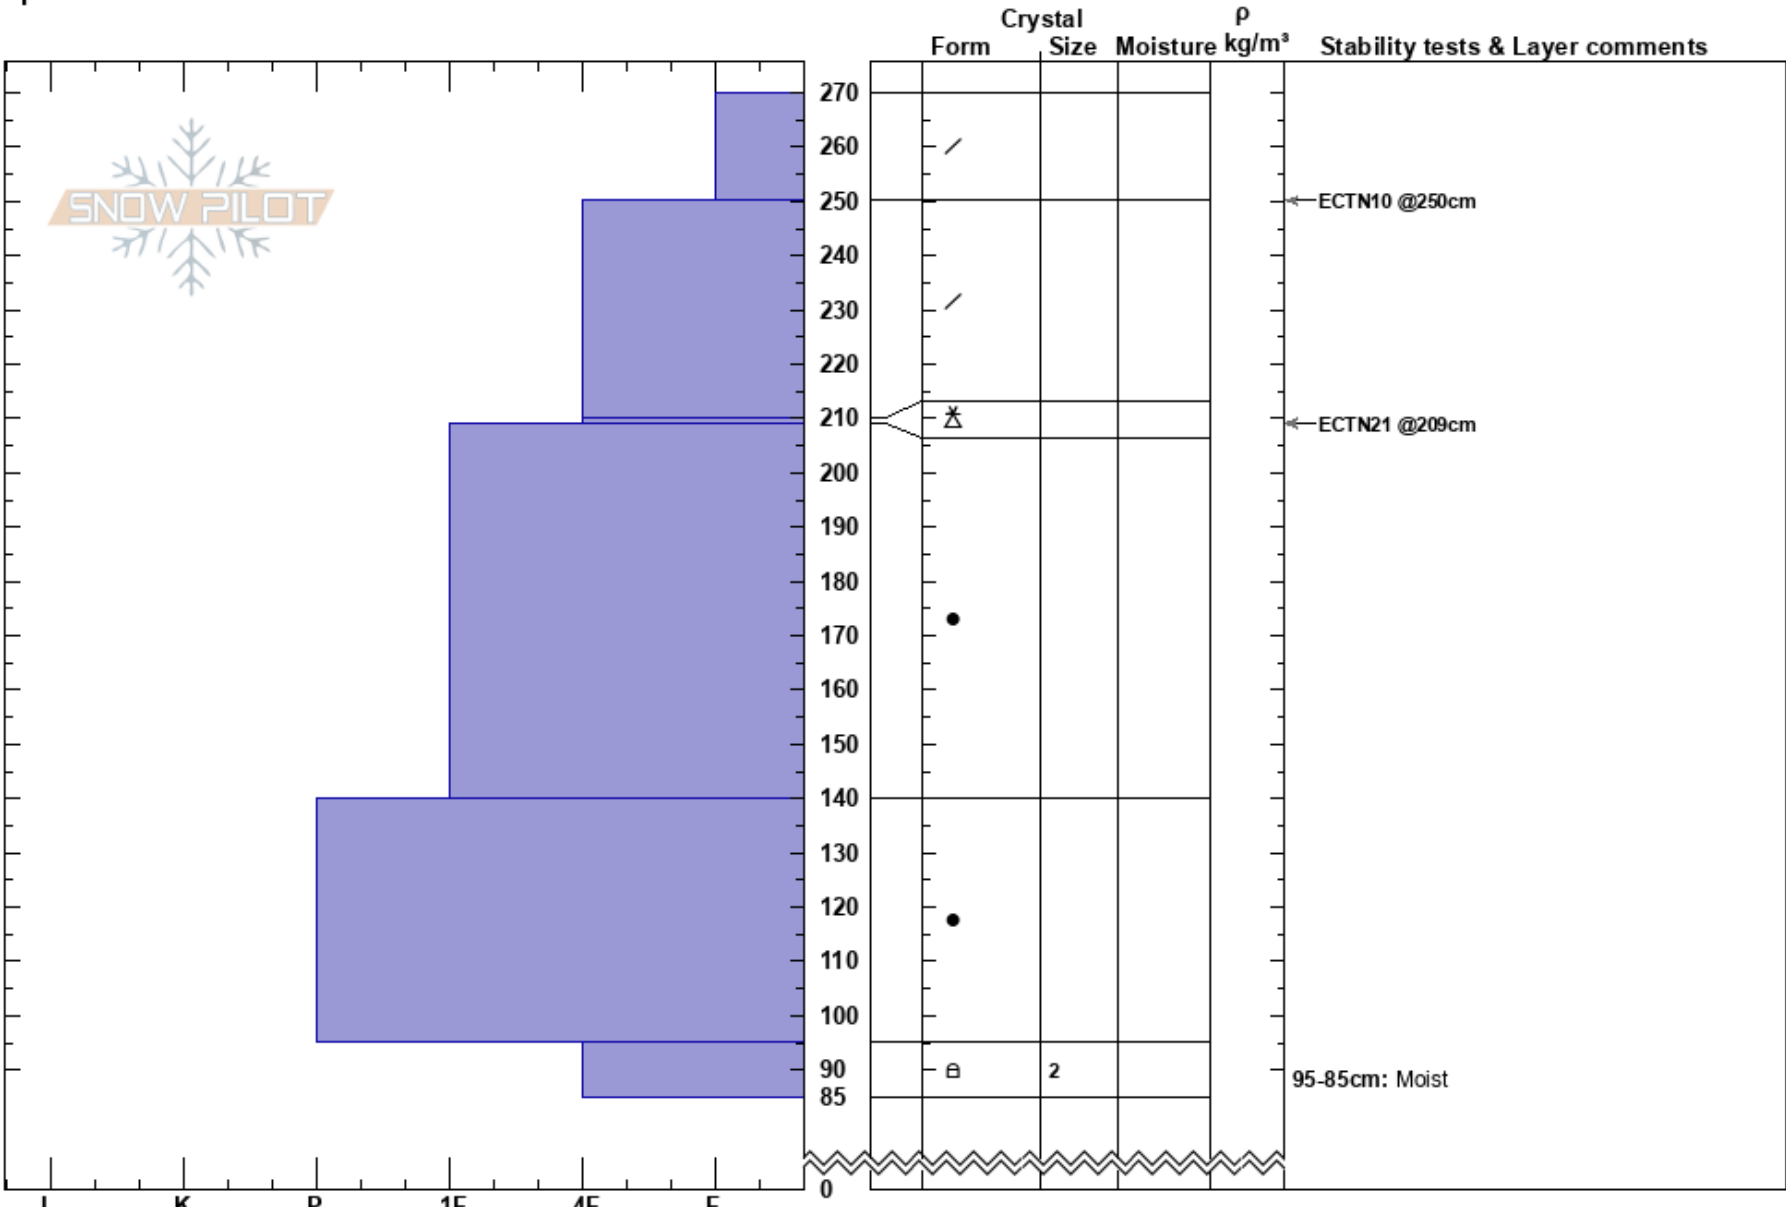

Red Peak
 Snake River Range
 WY
 Elevation: 9500 ft
 Aspect: NE
 Specifics:

Alex Drinkard
 02/22/2024 - 12:30am
 Co-ord: 43.23574N, -110.92583W
 Slope Angle: 27°
 Wind Loading: no

Stability:
 Air Temperature:
 Sky Cover: OVC
 Precipitation: S-1
 Wind: W Light Breeze

HS:270
 95-85cm: Moist
 95-85cm: Problematic layer

Notes:

I K P 1F 4F F