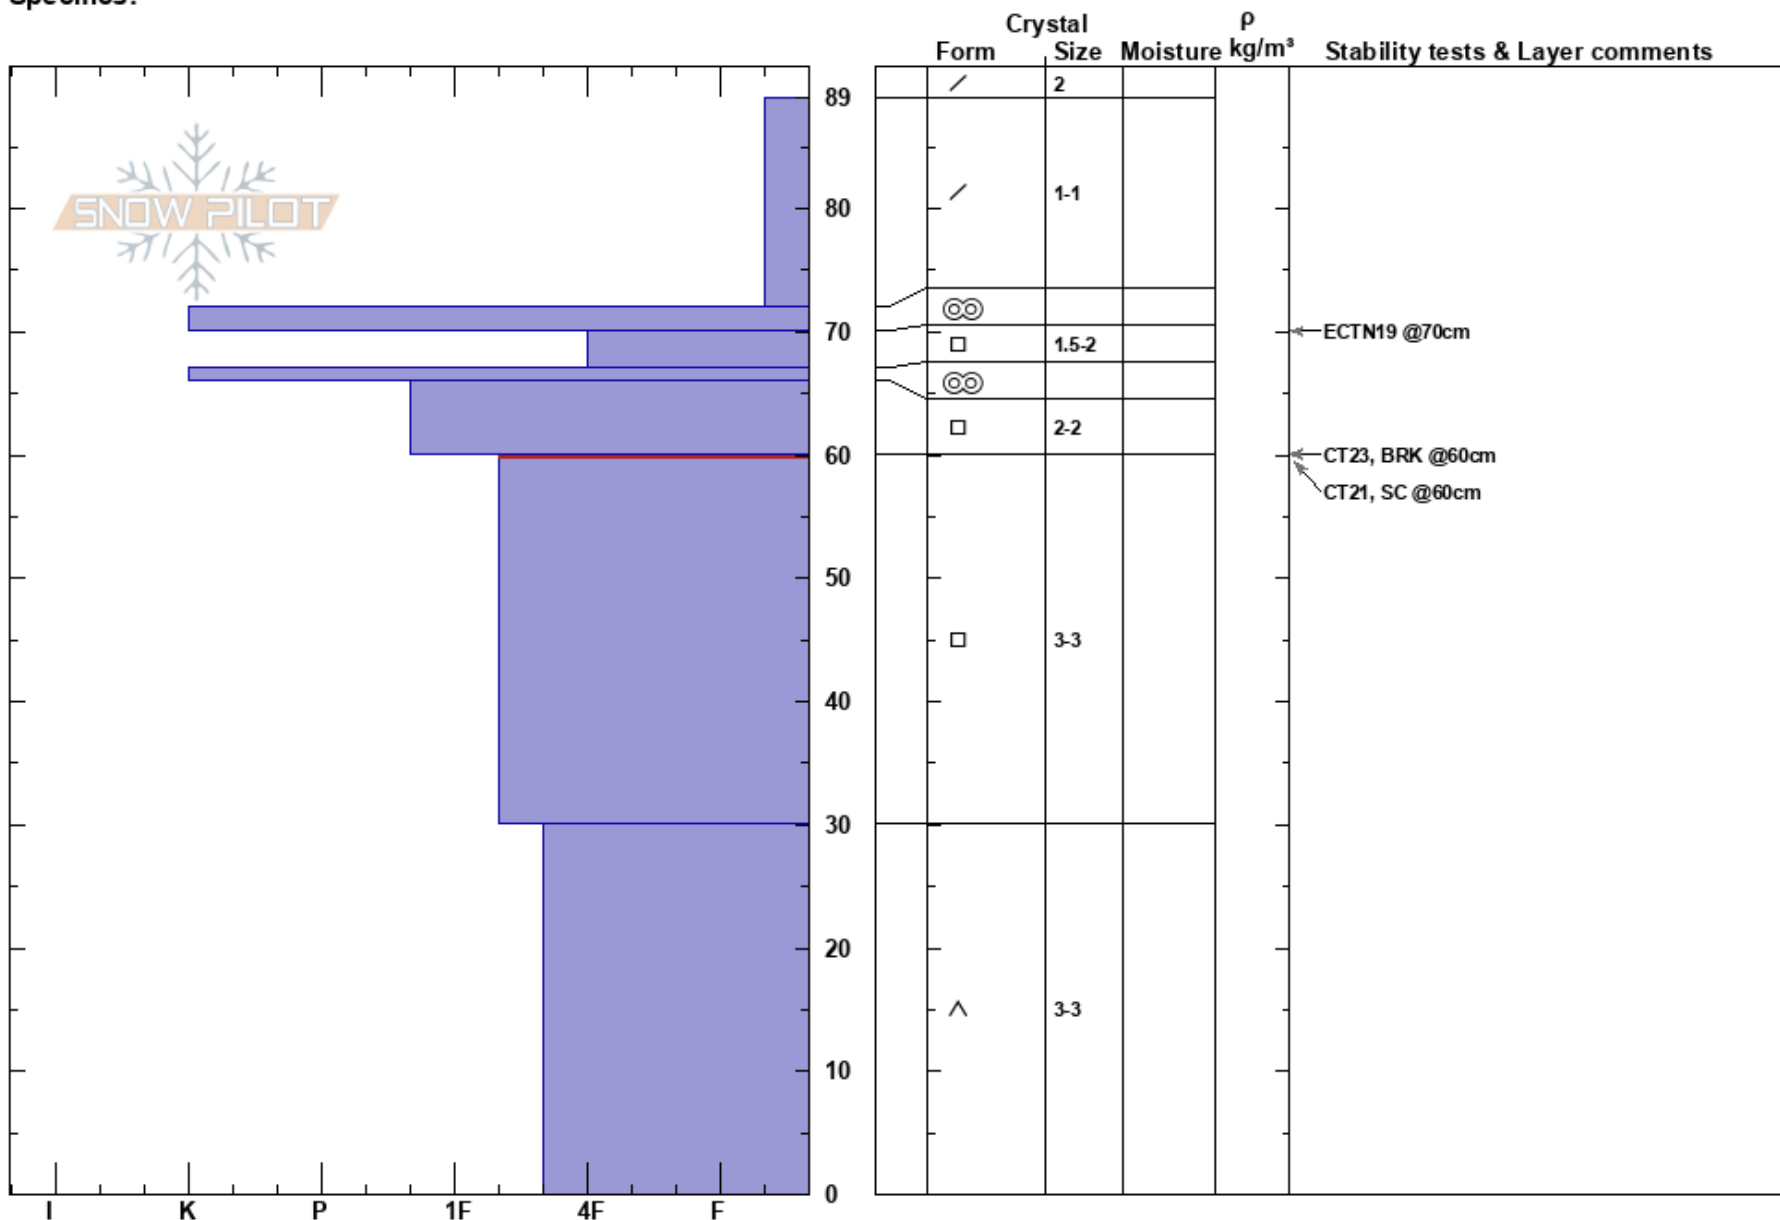

Parker Study Plot
 Canadian Rockies
 AB
 Elevation: 2028 m
 Aspect:
 Specifics:

Jasper Visitor Safety
 22/02/2024 - 10:45
 Co-ord: 52.19310N, -117.10720W
 Slope Angle: 0°
 Wind Loading:

Stability:
 Air Temperature: -6°C
 Sky Cover: FEW
 Precipitation: NO
 Wind: SW Light Breeze

HS:89
 PF:67
 60-30cm: Problematic layer

Notes: