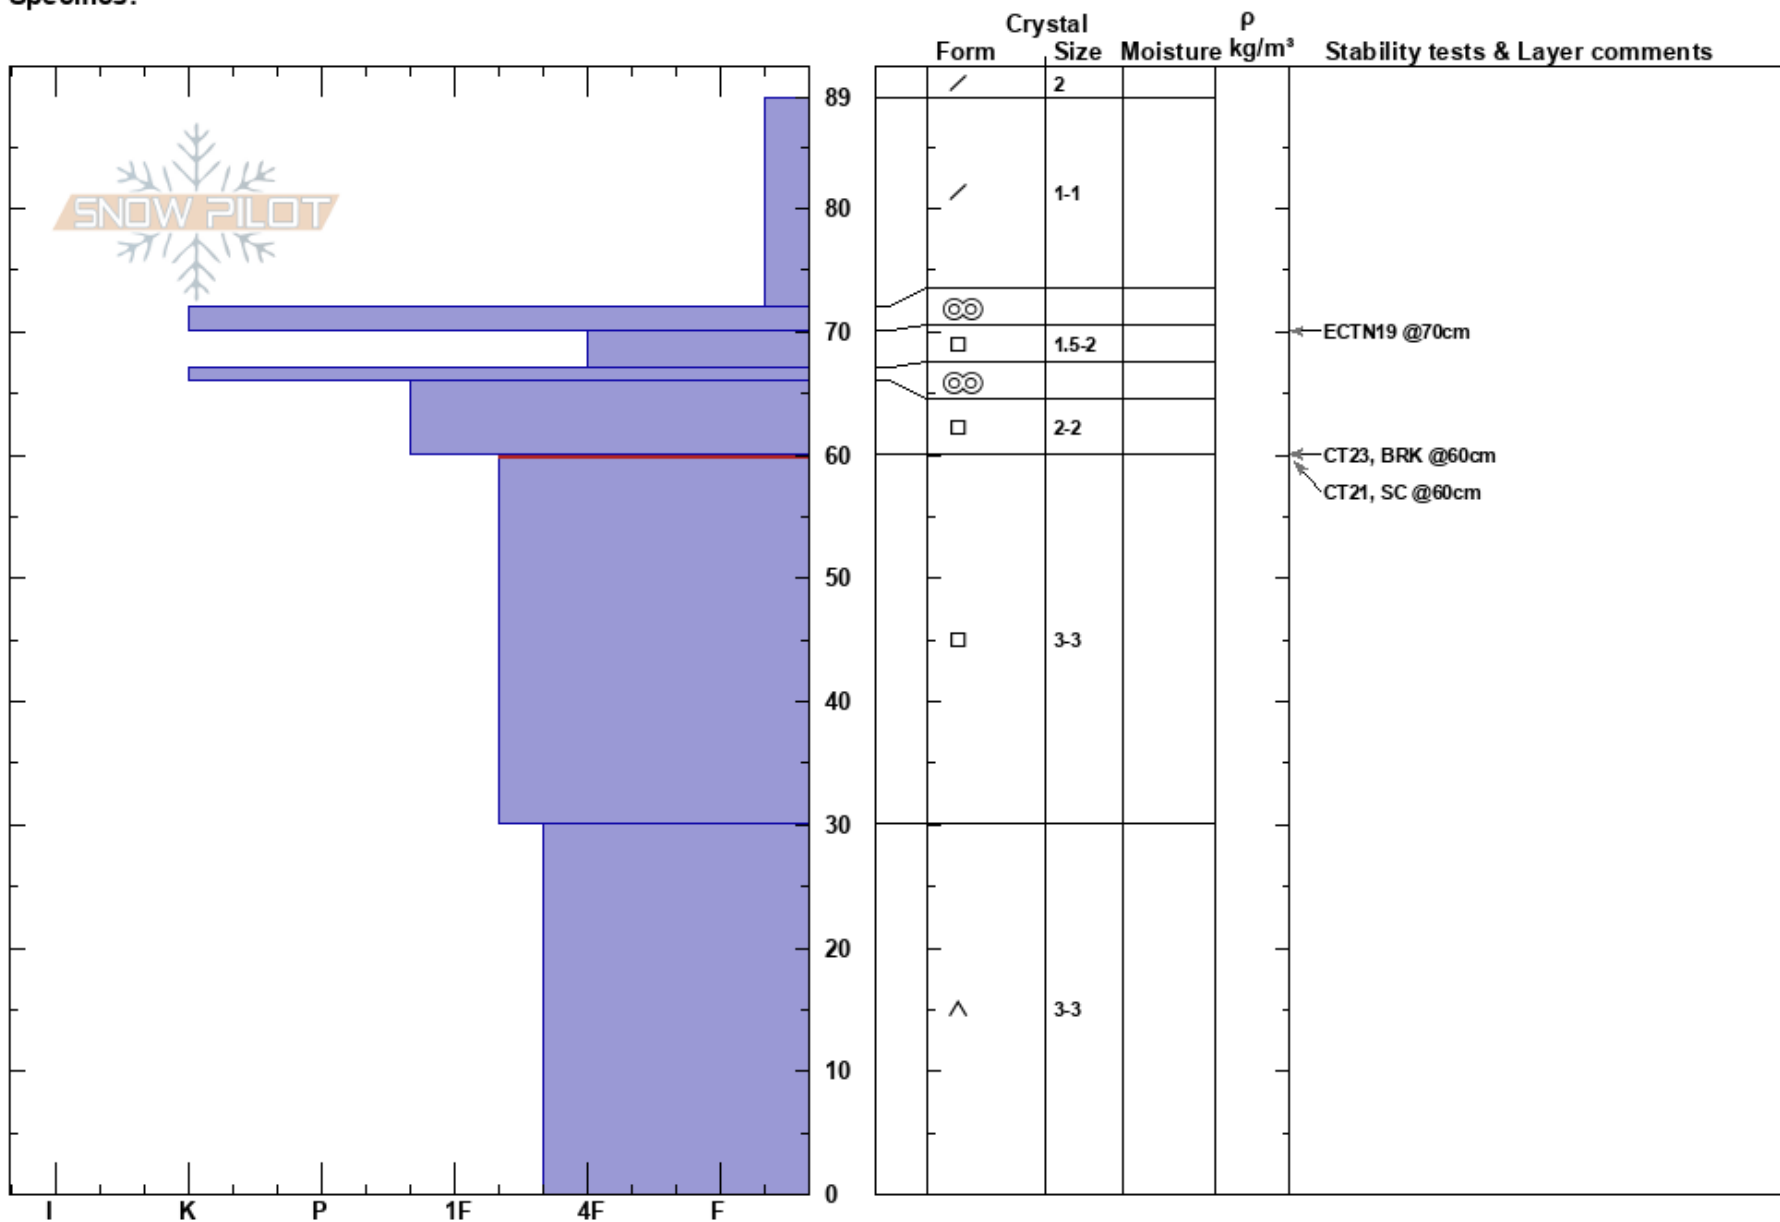

Parker Study Plot
 Canadian Rockies
 AB
 Elevation: 2028 m
 Aspect:
 Specifics:

Jasper Visitor Safety
 22/02/2024 - 10:45
 Co-ord: 52.19310N, -117.10720W
 Slope Angle: 0°
 Wind Loading:

Stability:
 Air Temperature: -6°C
 Sky Cover: FEW
 Precipitation: NO
 Wind: SW Light Breeze

HS:89
 PF:67
 60-30cm: Problematic layer

Notes: