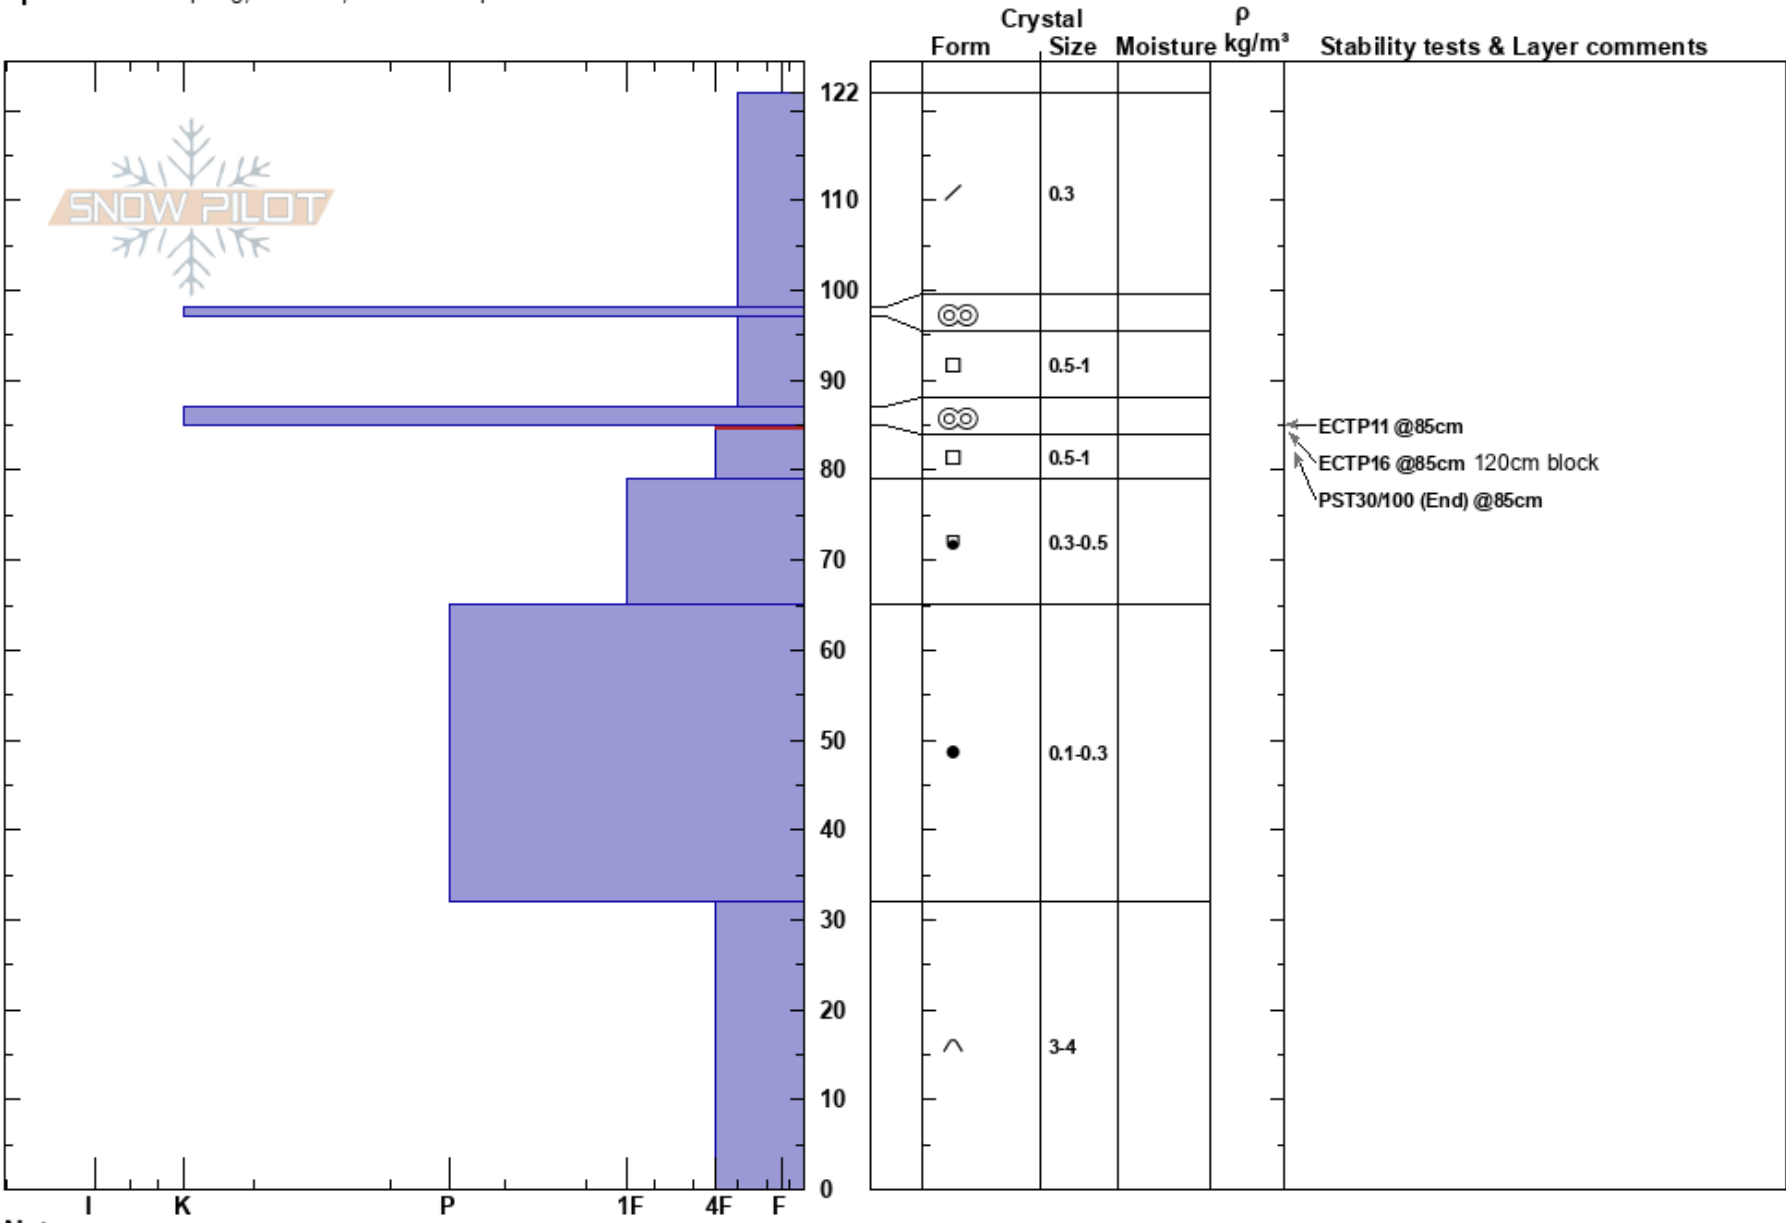

Tiptop - S  
 Vail/Summit County  
 CO  
 Elevation: 12000 ft  
 Aspect: S  
 Specifics: Collapsing, localized; We skied slope

Andrew McWilliams  
 02/19/2024 - 12:00pm  
 Co-ord: 39.58749N, -105.85024W  
 Slope Angle: 24°  
 Wind Loading: previous

Stability: **HS:122**  
 Air Temperature: -4°C  
 Sky Cover: FEW  
 Precipitation: NO  
 Wind: SW Moderate  
 PF:30  
 PS:20  
 85-79cm:Problematic layer

Notes: