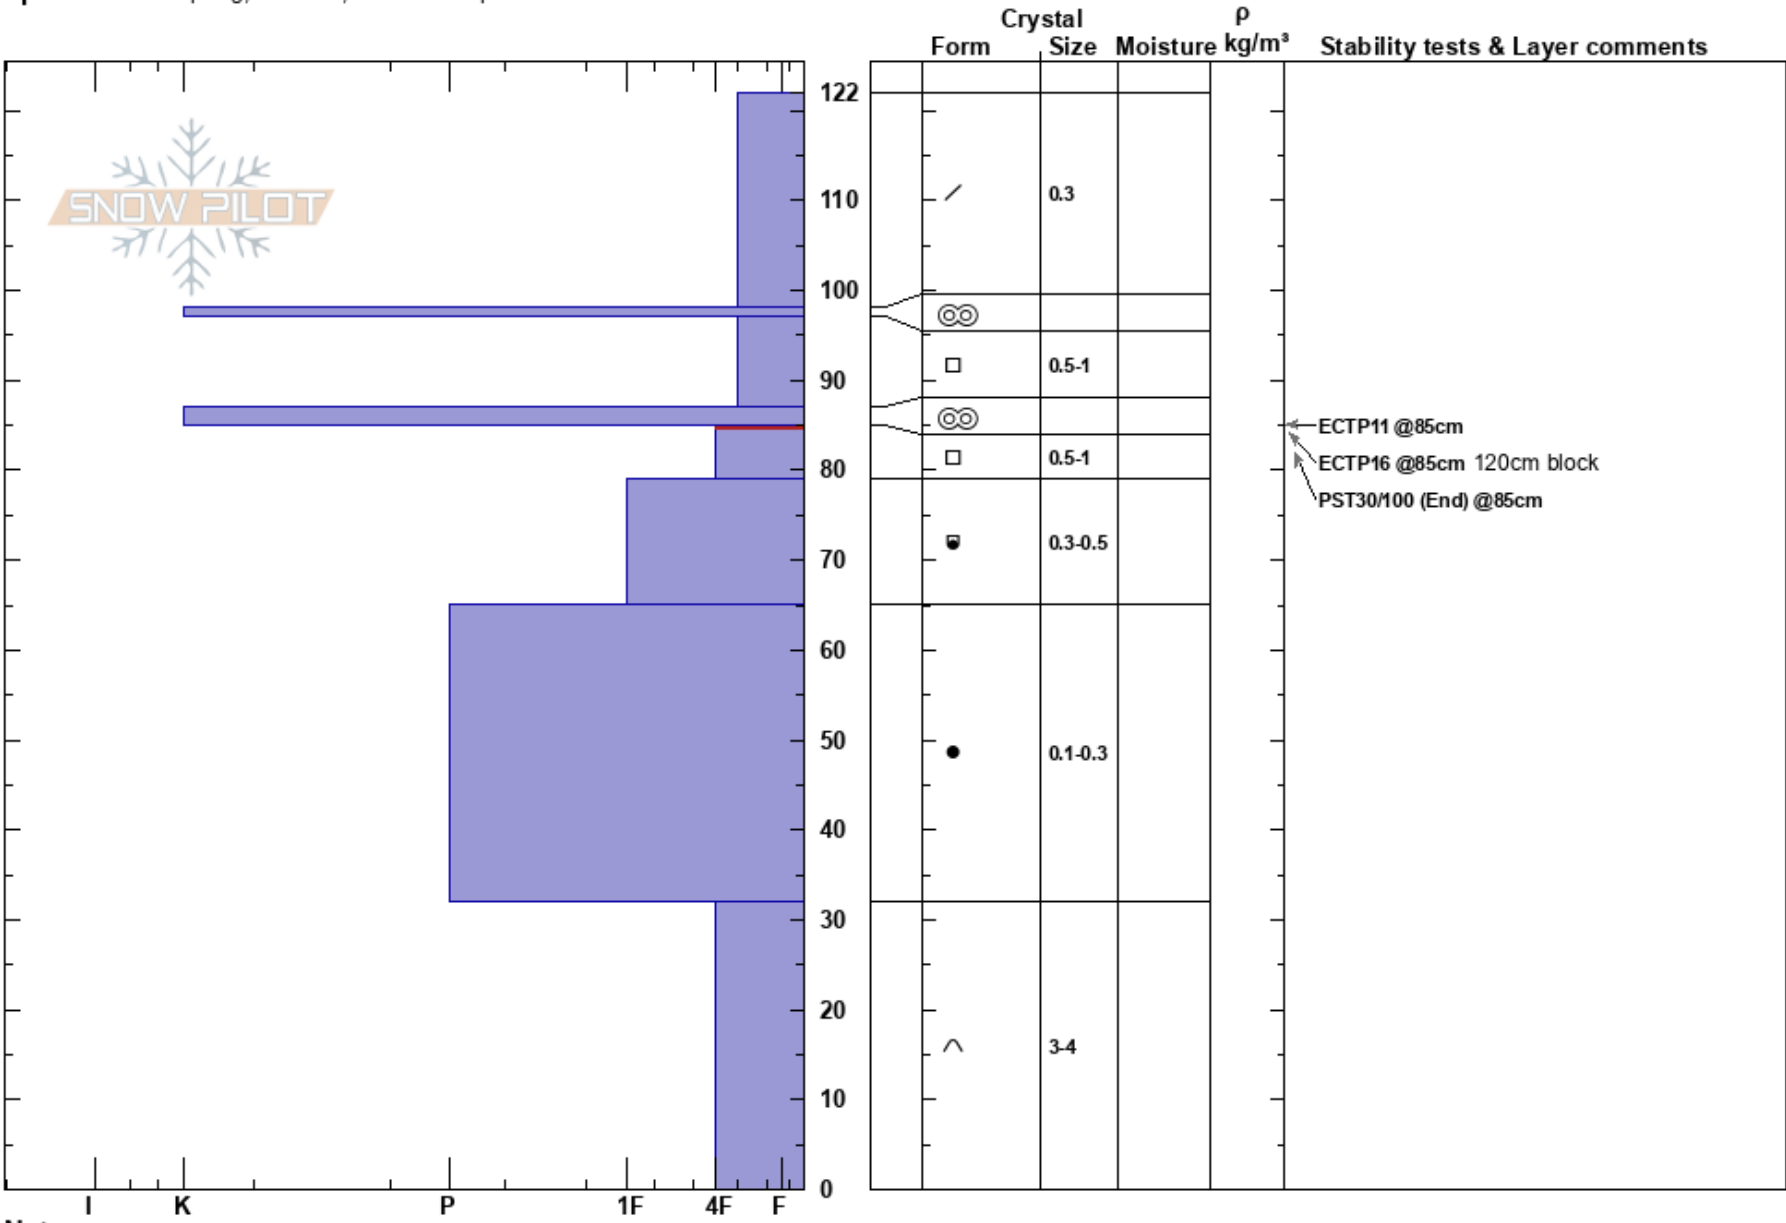

Tiptop - S
 Vail/Summit County
 CO
 Elevation: 12000 ft
 Aspect: S
 Specifics: Collapsing, localized; We skied slope

Andrew McWilliams
 02/19/2024 - 12:00pm
 Co-ord: 39.58749N, -105.85024W
 Slope Angle: 24°
 Wind Loading: previous

Stability: **HS:122**
 Air Temperature: -4°C
 Sky Cover: FEW
 Precipitation: NO
 Wind: SW Moderate
 PF:30
 PS:20
 85-79cm:Problematic layer

Notes: