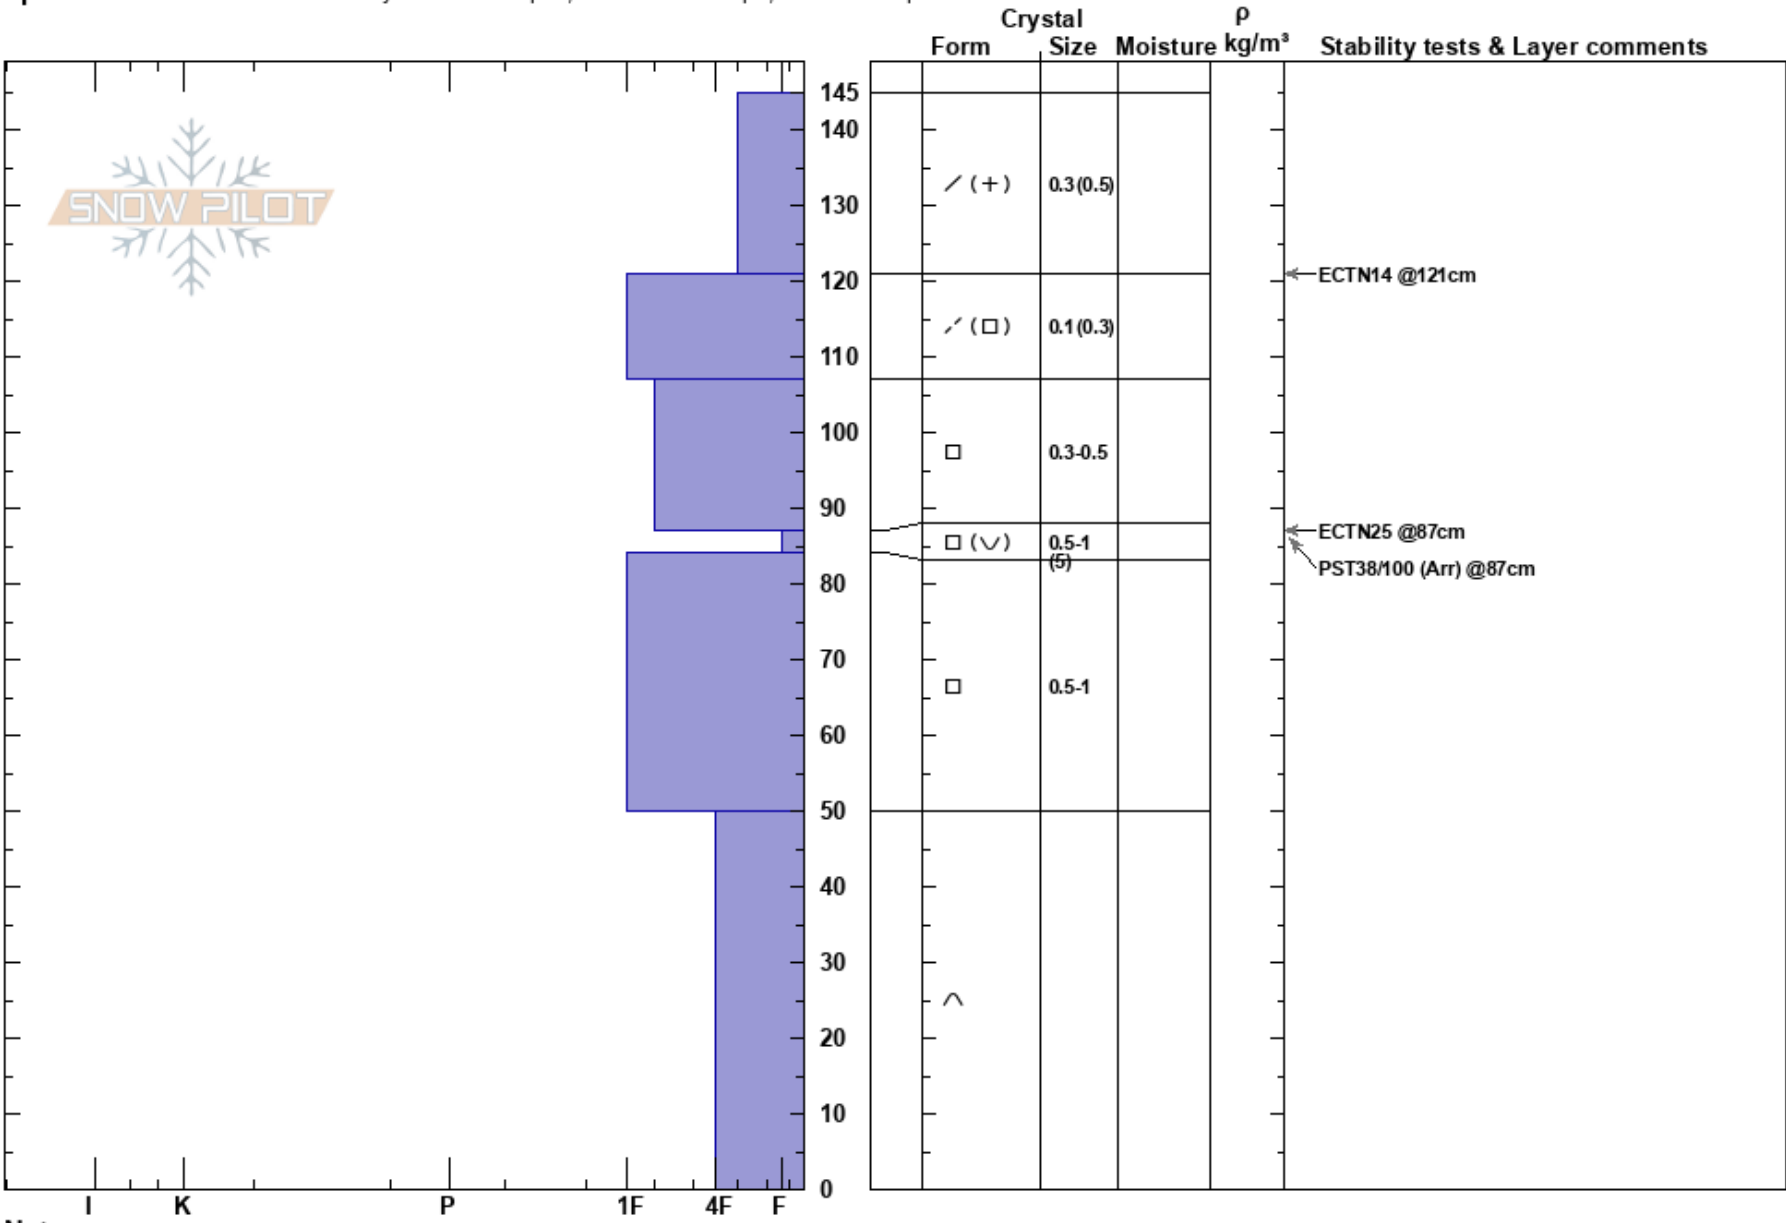

Uneva Peak  
 Gore Range  
 CO  
 Elevation: 11800 ft  
 Aspect: NE  
 Specifics: Recent avalanche activity on similar slopes; Ski tracks on slope; We skied slope

Andrew McWilliams  
 02/21/2024 - 11:00am  
 Co-ord: 39.55847N, -106.20486W  
 Slope Angle: 25°  
 Wind Loading: previous

Stability:  
 Air Temperature: -1°C  
 Sky Cover: SCT  
 Precipitation: NO  
 Wind: SW Moderate

HS: 145  
 PF: 30  
 PS: 10  
 87-84cm: Problematic layer

Notes: