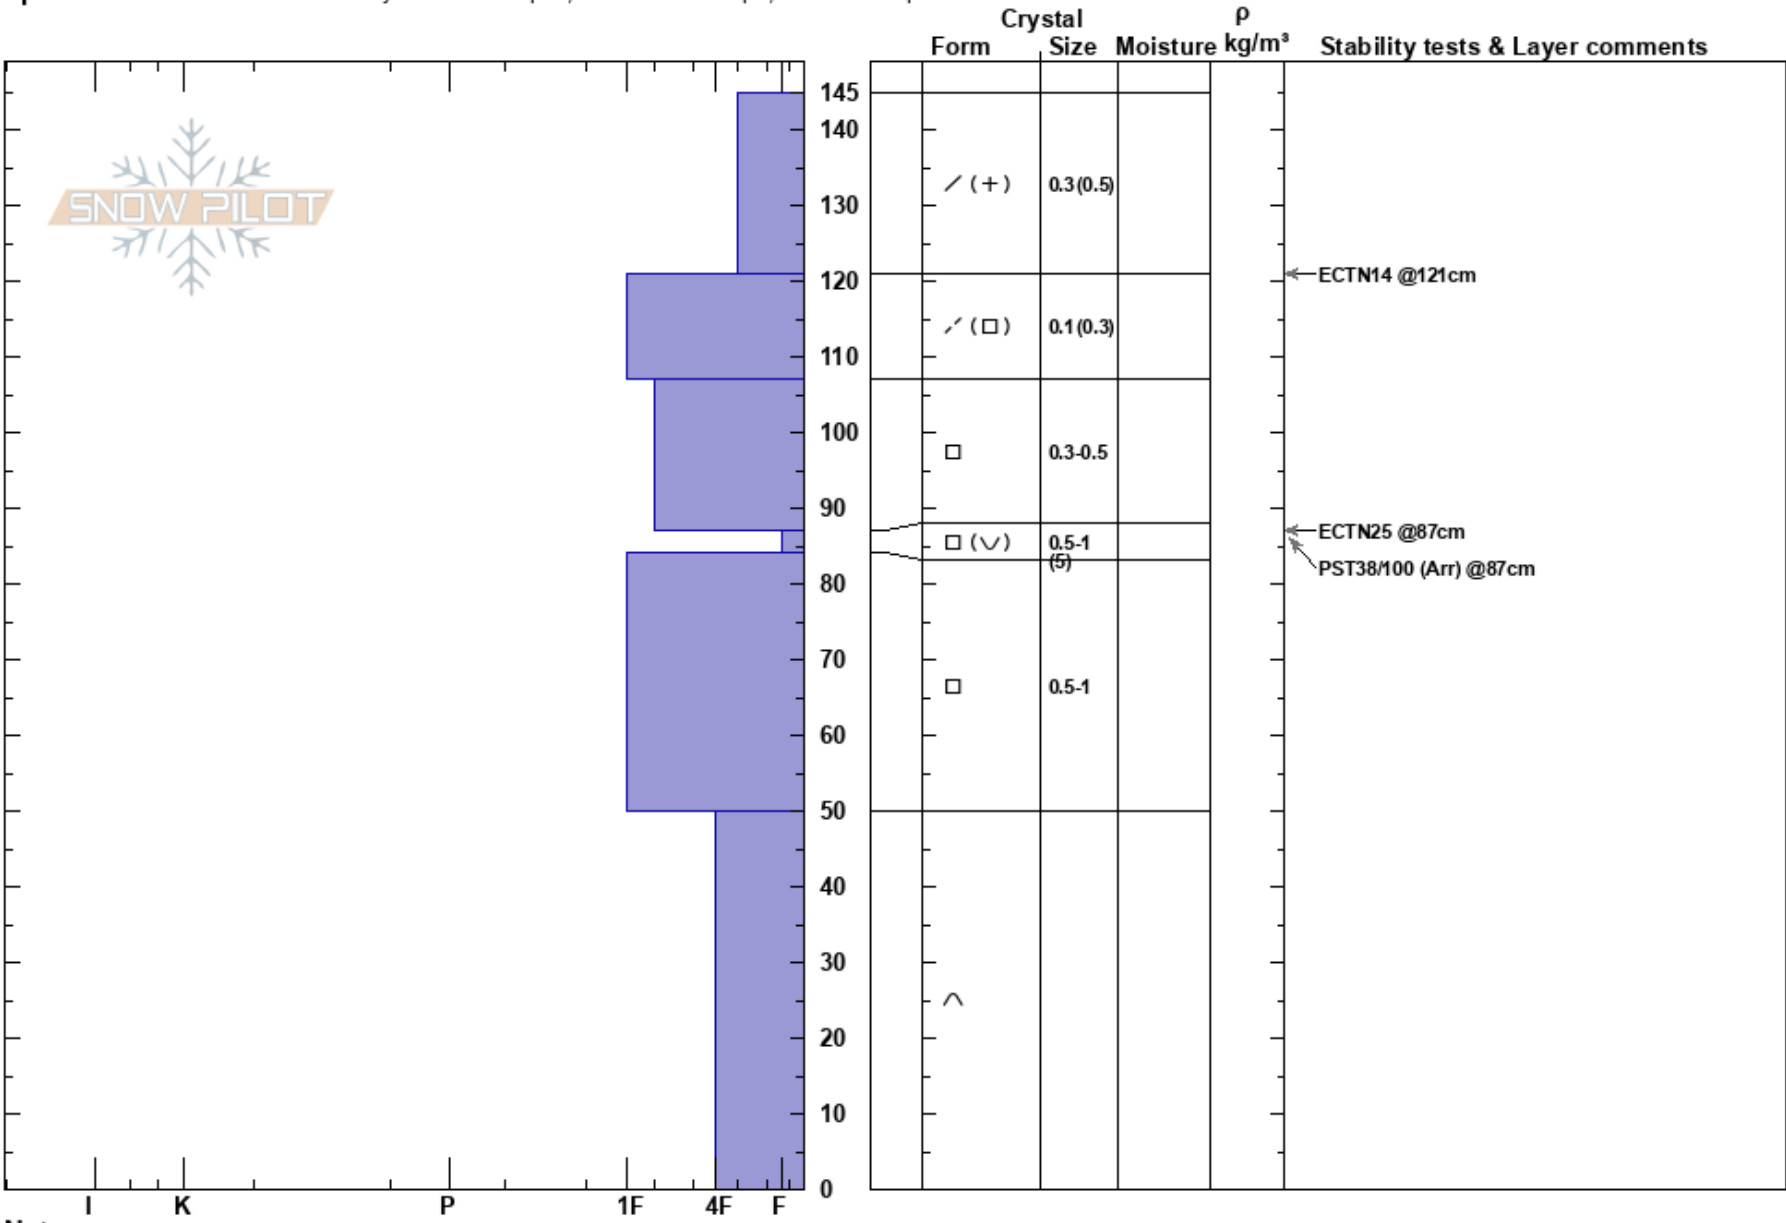

Uneva Peak
 Gore Range
 CO
 Elevation: 11800 ft
 Aspect: NE
 Specifics: Recent avalanche activity on similar slopes; Ski tracks on slope; We skied slope

Andrew McWilliams
 02/21/2024 - 11:00am
 Co-ord: 39.55847N, -106.20486W
 Slope Angle: 25°
 Wind Loading: previous

Stability:
 Air Temperature: -1°C
 Sky Cover: SCT
 Precipitation: NO
 Wind: SW Moderate

HS: 145
 PF: 30
 PS: 10
 87-84cm: Problematic layer

Notes: