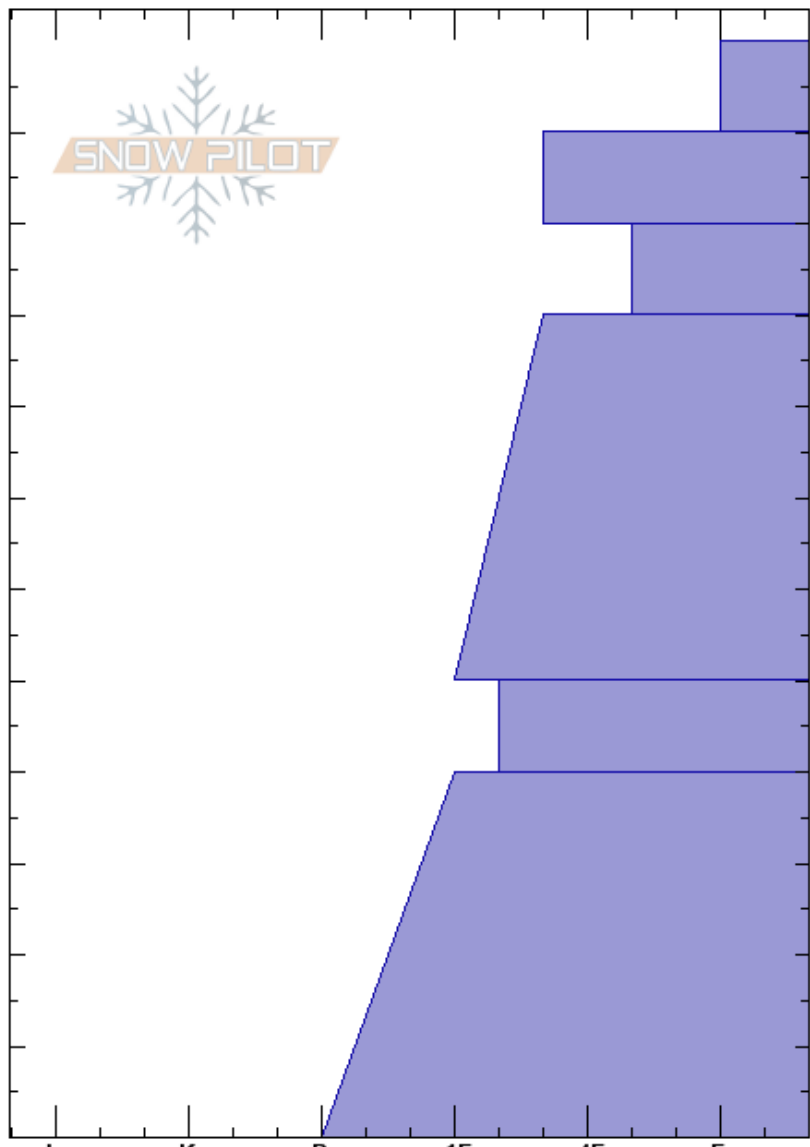

4040
Chugach Range
AK
Elevation: 3500 ft
Aspect: E
Specifics:

daniel Starr
02/21/2024 - 10:00am
Co-ord: 60.65047N, -149.08792W
Slope Angle: 25°
Wind Loading:

Stability:
Air Temperature:
Sky Cover: FEW
Precipitation:
Wind:
PF:20
PS: 10

Layer Notes:

Depth (cm)	Crystal		ρ kg/m ³	Stability tests & Layer comments
	Form	Size		
0				
10	+			
20	/			
30	/			
50	•			
70	⊖			← ECTN25 @70cm ← CT25, RP @70cm
100	•			
120				

Notes: