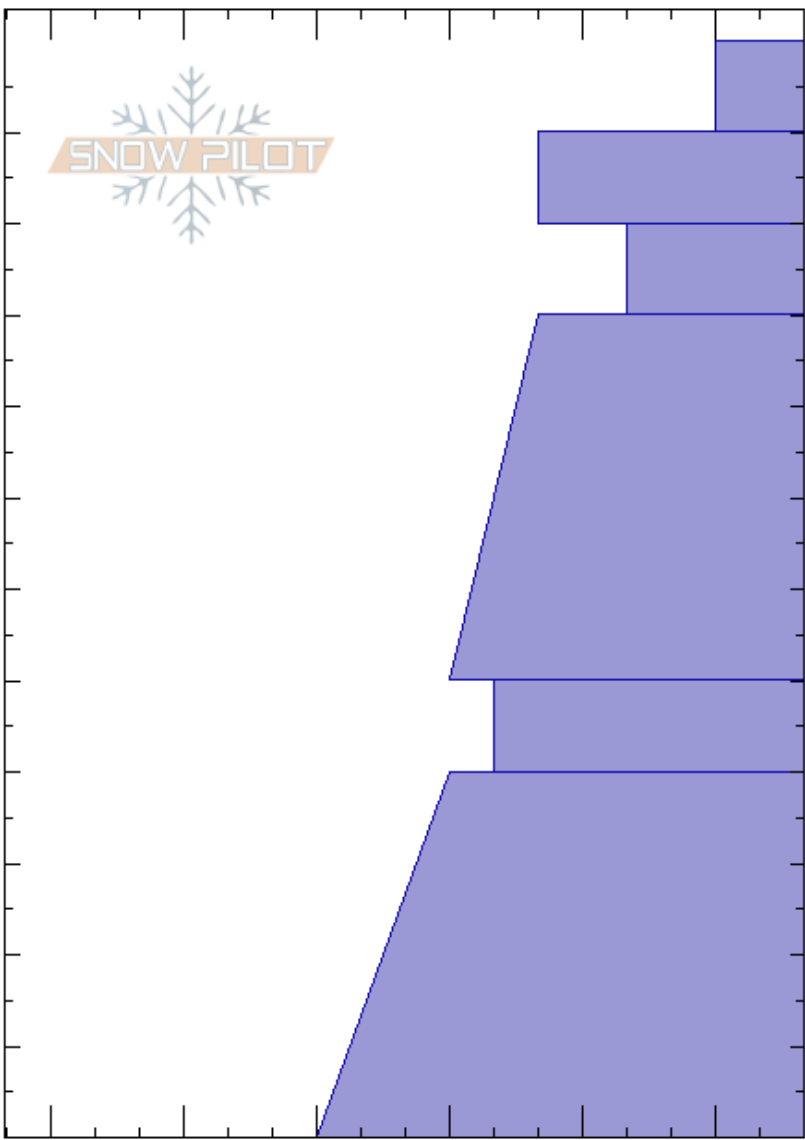

4040  
Chugach Range  
AK  
Elevation: 3500 ft  
Aspect: E  
Specifics:

daniel Starr  
02/21/2024 - 10:00am  
Co-ord: 60.65047N, -149.08792W  
Slope Angle: 25°  
Wind Loading:

Stability:  
Air Temperature:  
Sky Cover: FEW  
Precipitation:  
Wind:  
PF:20  
PS: 10

Layer Notes:

Depth (cm)	Crystal		$\rho$ kg/m <sup>3</sup>	Stability tests & Layer comments
	Form	Size		
0 - 10	+			
10 - 20	/			
20 - 30	/			
30 - 50				
50 - 70	•			
70 - 80	a			← ECTN25 @70cm ← CT25, RP @70cm
80 - 100				
100 - 110	•			
110 - 120				