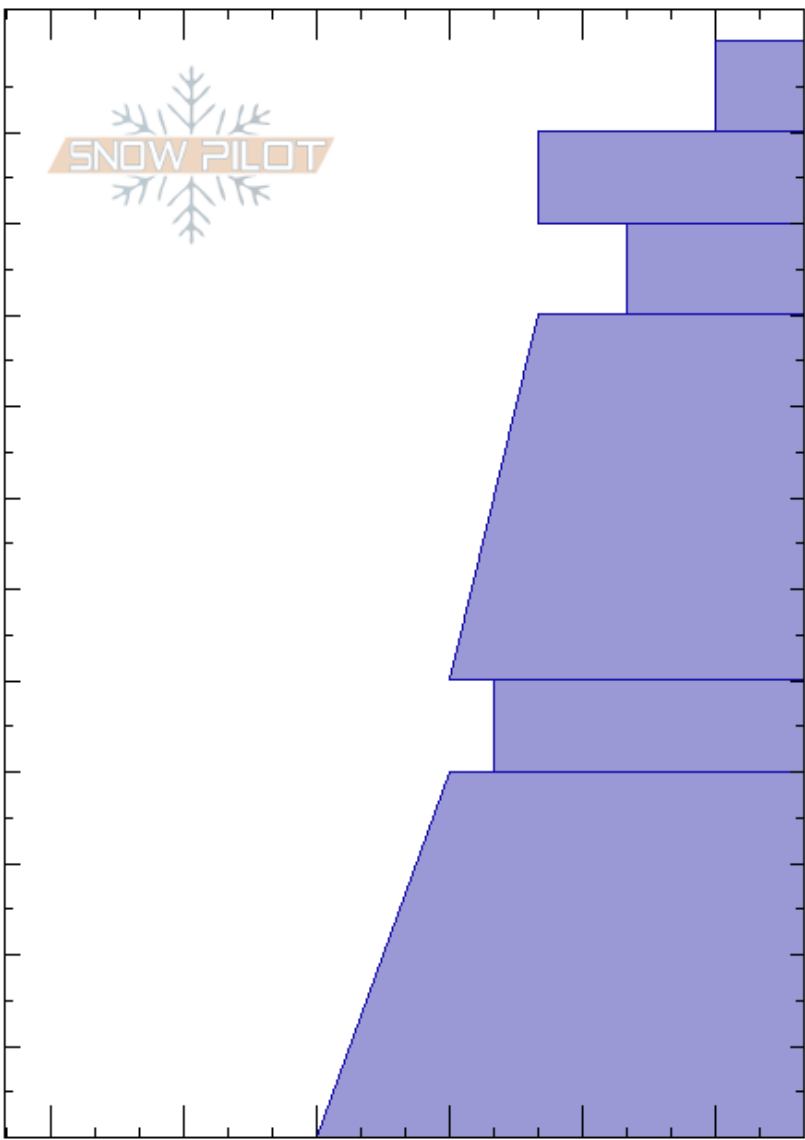

4040
 Chugach Range
 AK
 Elevation: 3500 ft
 Aspect: E
 Specifics:

daniel Starr
 02/21/2024 - 10:00am
 Co-ord: 60.65047N, -149.08792W
 Slope Angle: 25°
 Wind Loading:

Stability:
 Air Temperature:
 Sky Cover: FEW
 Precipitation:
 Wind:

PF:20
 PS: 10
 Layer Notes:

Depth (cm)	Crystal		ρ kg/m ³	Stability tests & Layer comments
	Form	Size		
0 - 10	+			
10 - 20	/			
20 - 30	/			
30 - 70				
70 - 80	a			← ECTN25 @70cm ← CT25, RP @70cm
80 - 100				
100 - 120				