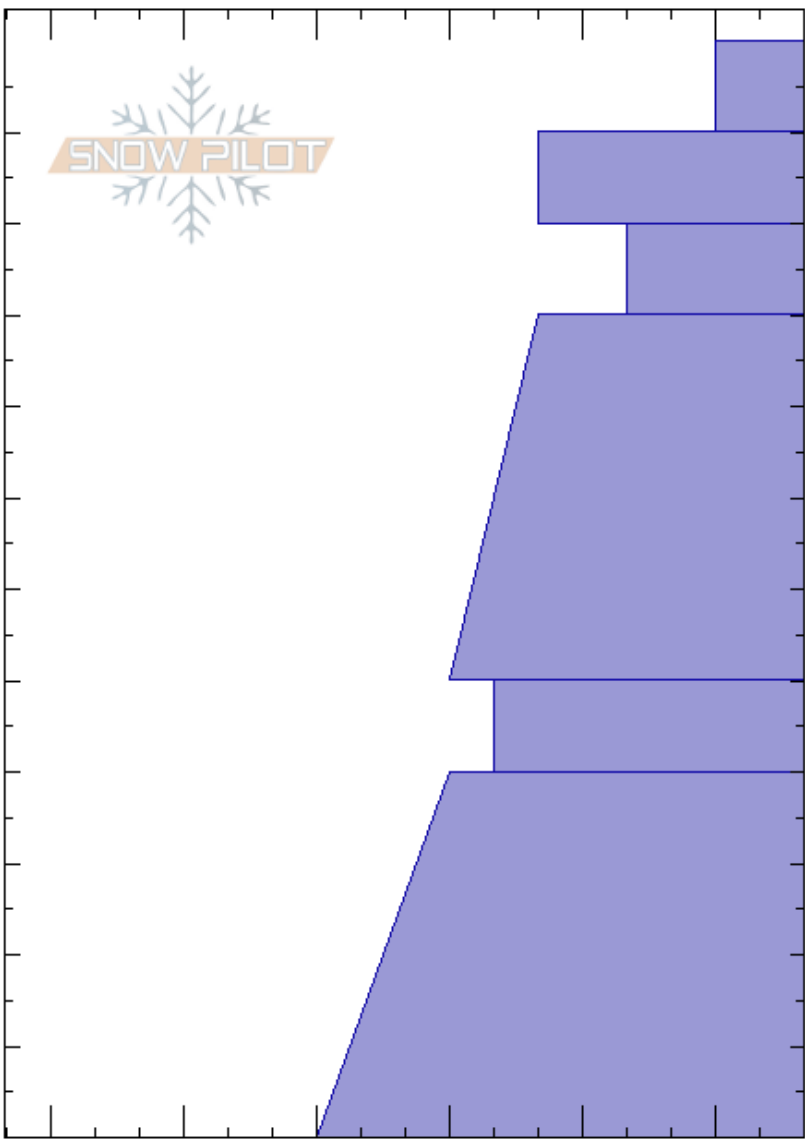

4040  
 Chugach Range  
 AK  
 Elevation: 3500 ft  
 Aspect: E  
 Specifics:

daniel Starr  
 02/21/2024 - 10:00am  
 Co-ord: 60.65047N, -149.08792W  
 Slope Angle: 25°  
 Wind Loading:

Stability:  
 Air Temperature:  
 Sky Cover: FEW  
 Precipitation:  
 Wind:

Layer Notes:

PF:20  
 PS: 10

Depth (cm)	Crystal		$\rho$ kg/m <sup>3</sup>	Stability tests & Layer comments
	Form	Size		
0 - 10	+			
10 - 20	/			
20 - 30	/			
30 - 70				
70 - 80	a			← ECTN25 @70cm ← CT25, RP @70cm
80 - 100				
100 - 110				
110 - 120				