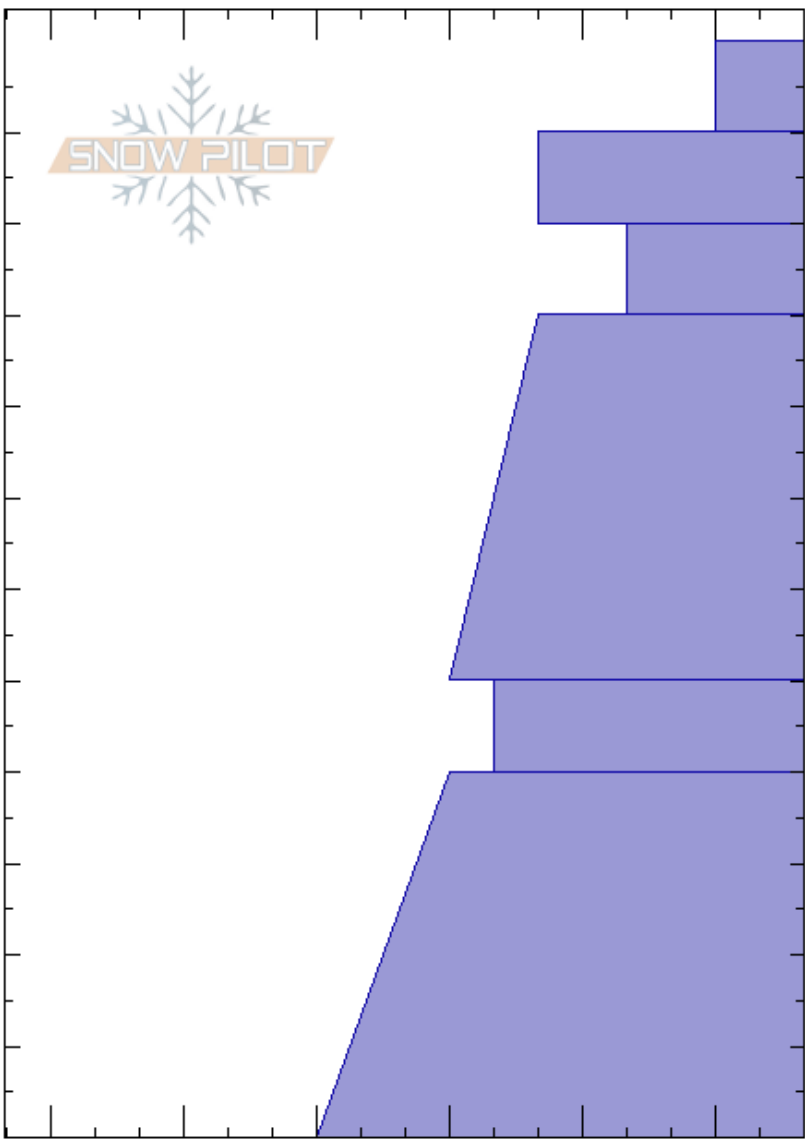

4040
 Chugach Range
 AK
 Elevation: 3500 ft
 Aspect: E
 Specifics:

daniel Starr
 02/21/2024 - 10:00am
 Co-ord: 60.65047N, -149.08792W
 Slope Angle: 25°
 Wind Loading:

Stability:
 Air Temperature:
 Sky Cover: FEW
 Precipitation:
 Wind:

Layer Notes:

PF:20
 PS: 10

Depth (cm)	Crystal		ρ kg/m ³	Stability tests & Layer comments
	Form	Size		
0 - 10	+			
10 - 20	/			
20 - 30	/			
30 - 70				
70 - 80	a			← ECTN25 @70cm ← CT25, RP @70cm
80 - 100				
100 - 120				