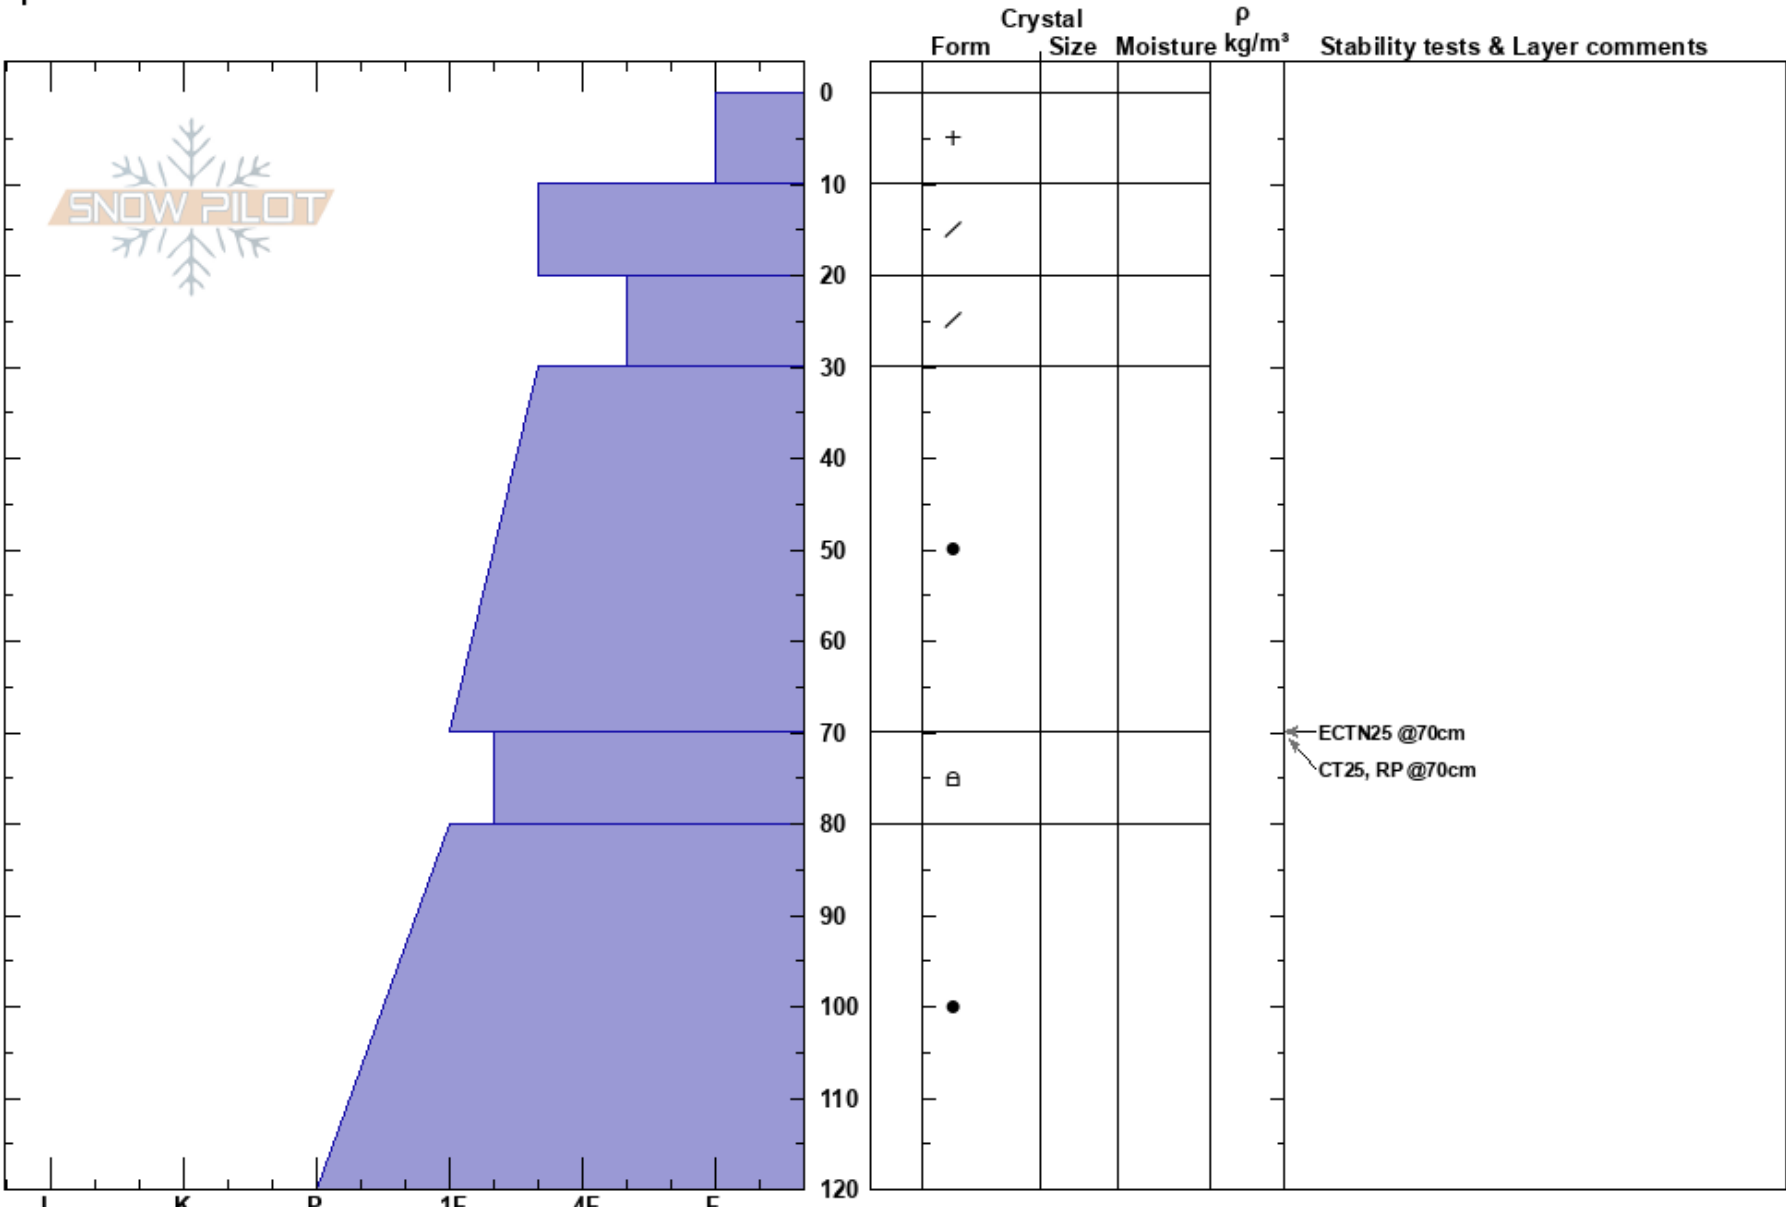

4040
 Chugach Range
 AK
 Elevation: 3500 ft
 Aspect: E
 Specifics:

daniel Starr
 02/21/2024 - 10:00am
 Co-ord: 60.65047N, -149.08792W
 Slope Angle: 25°
 Wind Loading:

Stability:
 Air Temperature:
 Sky Cover: FEW
 Precipitation:
 Wind:

Layer Notes:

PF:20
 PS: 10

Notes: I K P 1F 4F F