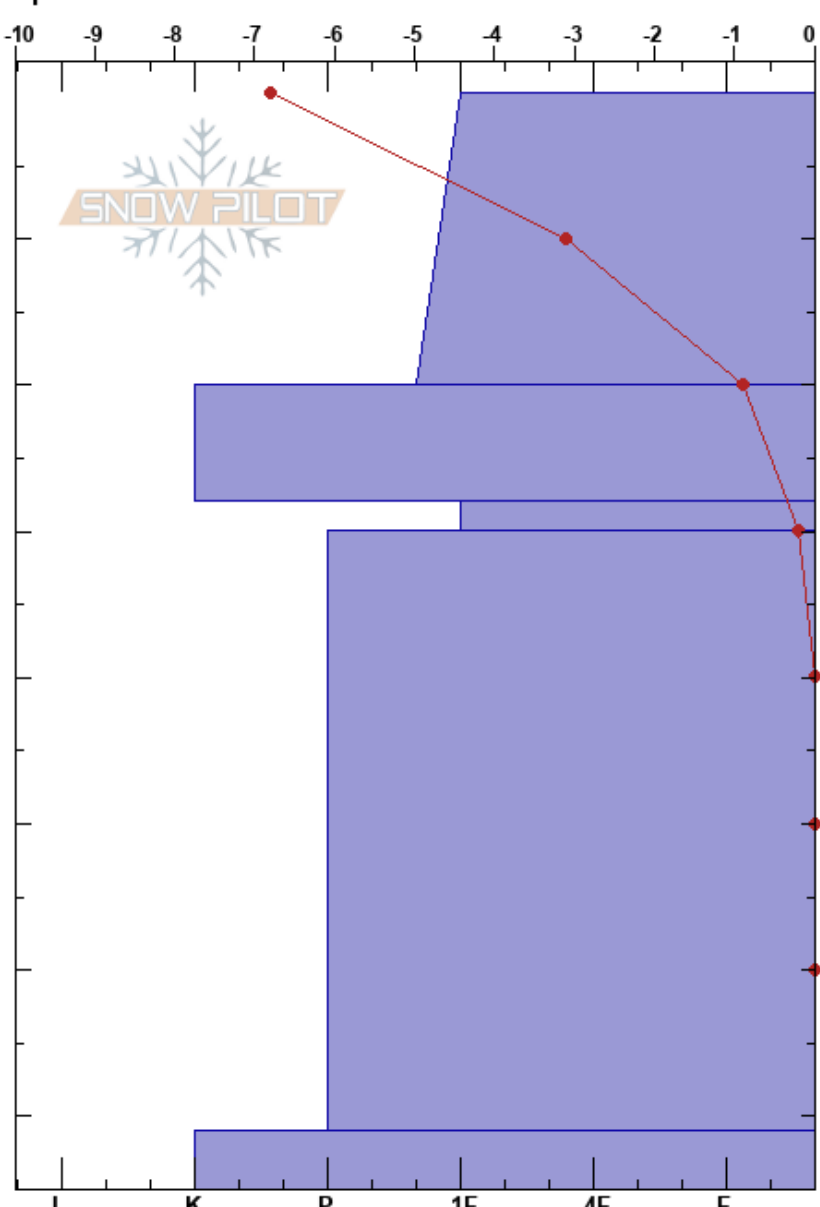

Eldborgargil Bláfjöll
 Southwest corner
 Iceland
Elevation: 620 m
Aspect: 315°
Specifics:

Elias Amar Ninuson
 22/02/2024 - 12:10
Co-ord: 63.98327N, -21.62230W
Slope Angle: 30°
Wind Loading: no

Stability:
Air Temperature: -3.6°C **HS:**75
Sky Cover: FEW **PF:**15
Precipitation: NO
Wind: Calm

Layer Notes:
 28-30cm: Grófkorna blautur snjór.
 28-30cm: Problematic layer

Form	Crystal		Moisture	ρ kg/m ³	Stability tests & Layer comments
	Size				
☼	1.5-2				
☼					
☼	3-4	V			←ECTP14 @28cm 28-30cm: Grófkorna blautur snjór.
☼					
=					

Notes: Nýlegur rúnnaður snjór ofan á mjög rökum lögum af umhleypingasnjó. Grófkornótt veikt lag á 28 cm.