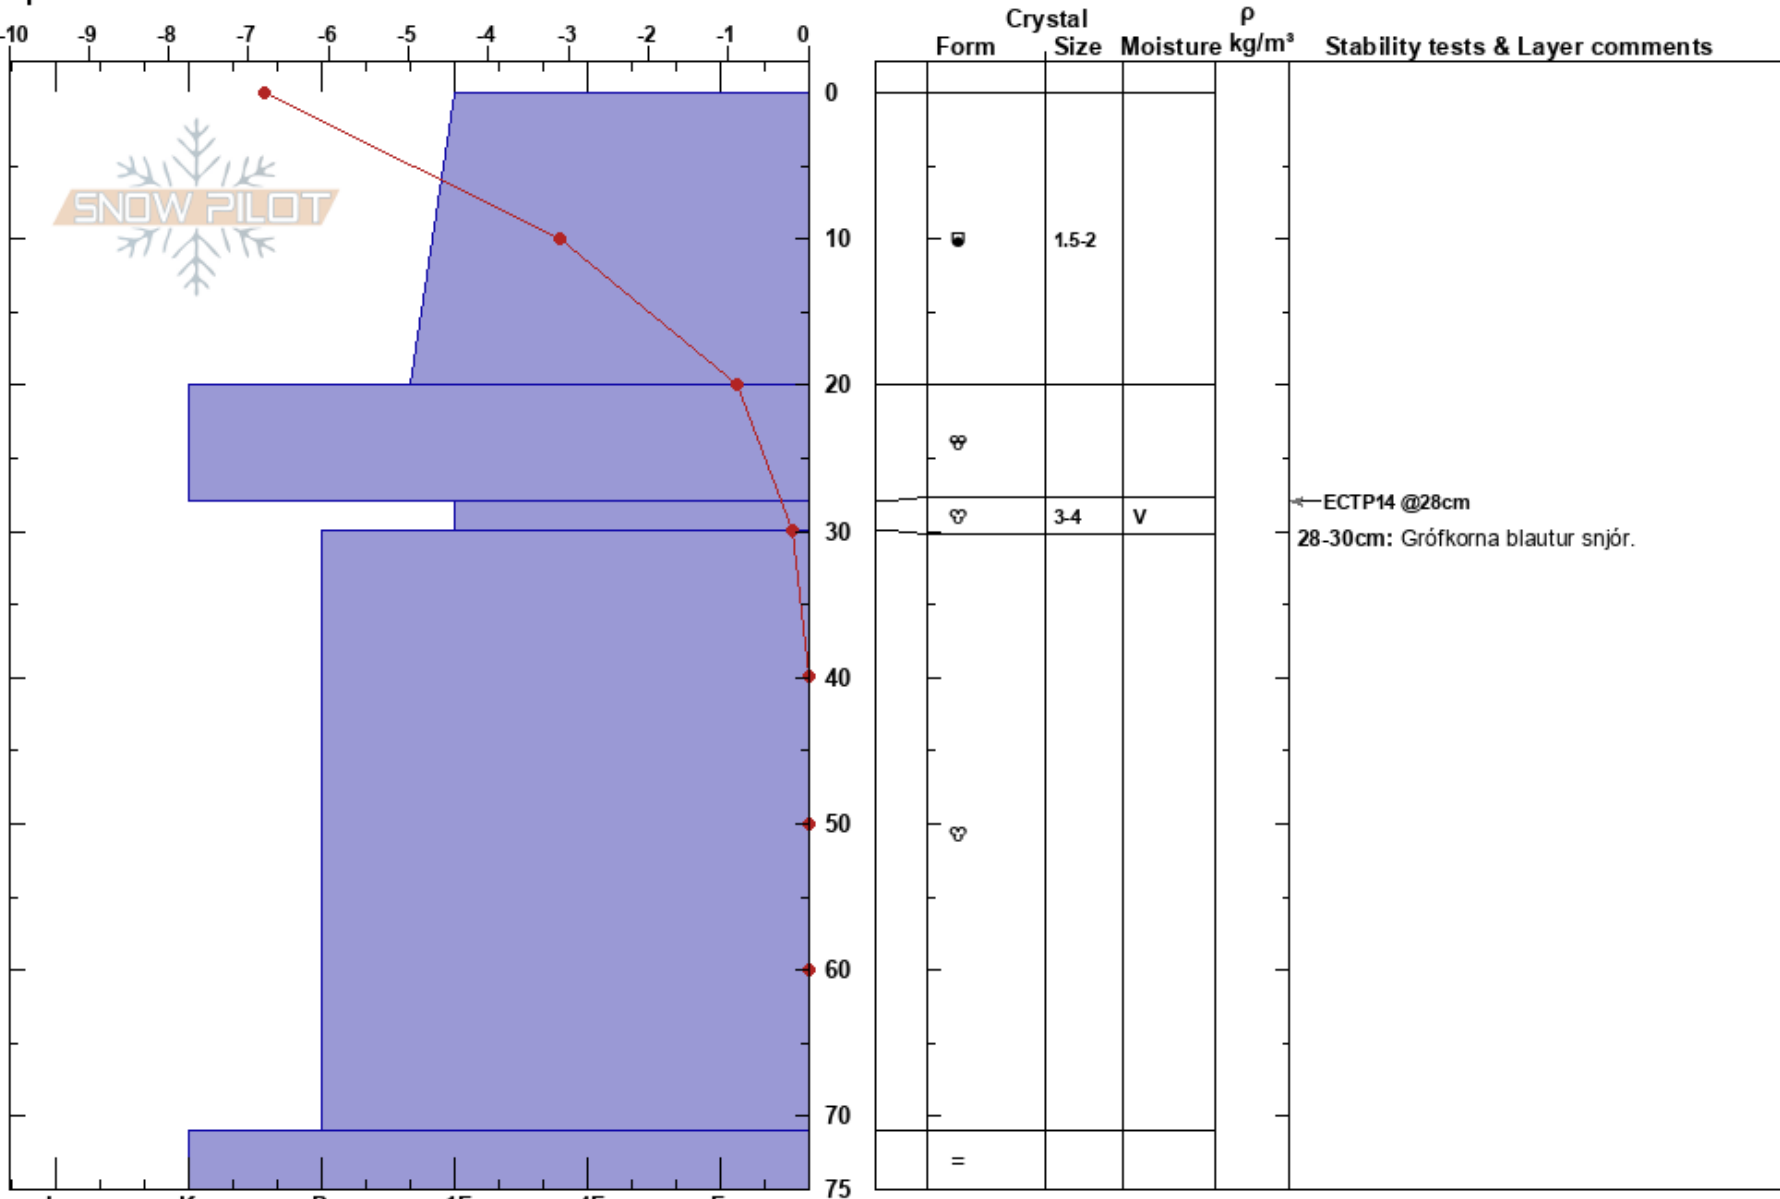

Eldborgargil Bláfjöll
 Southwest corner
 Iceland
Elevation: 620 m
Aspect: 315°
Specifics:

Elias Amar Ninuson
 22/02/2024 - 12:10
Co-ord: 63.98327N, -21.62230W
Slope Angle: 30°
Wind Loading: no

Stability:
Air Temperature: -3.6°C
Sky Cover: FEW
Precipitation: NO
Wind: Calm

HS: 75
PF: 15
Layer Notes:
 28-30cm: Grófkorna blautur snjór.
 28-30cm: Problematic layer

Notes: Nýlegur rúnnaður snjór ofan á mjög rökum lögum af umhleypingasnjó. Grófkornótt veikt lag á 28 cm.