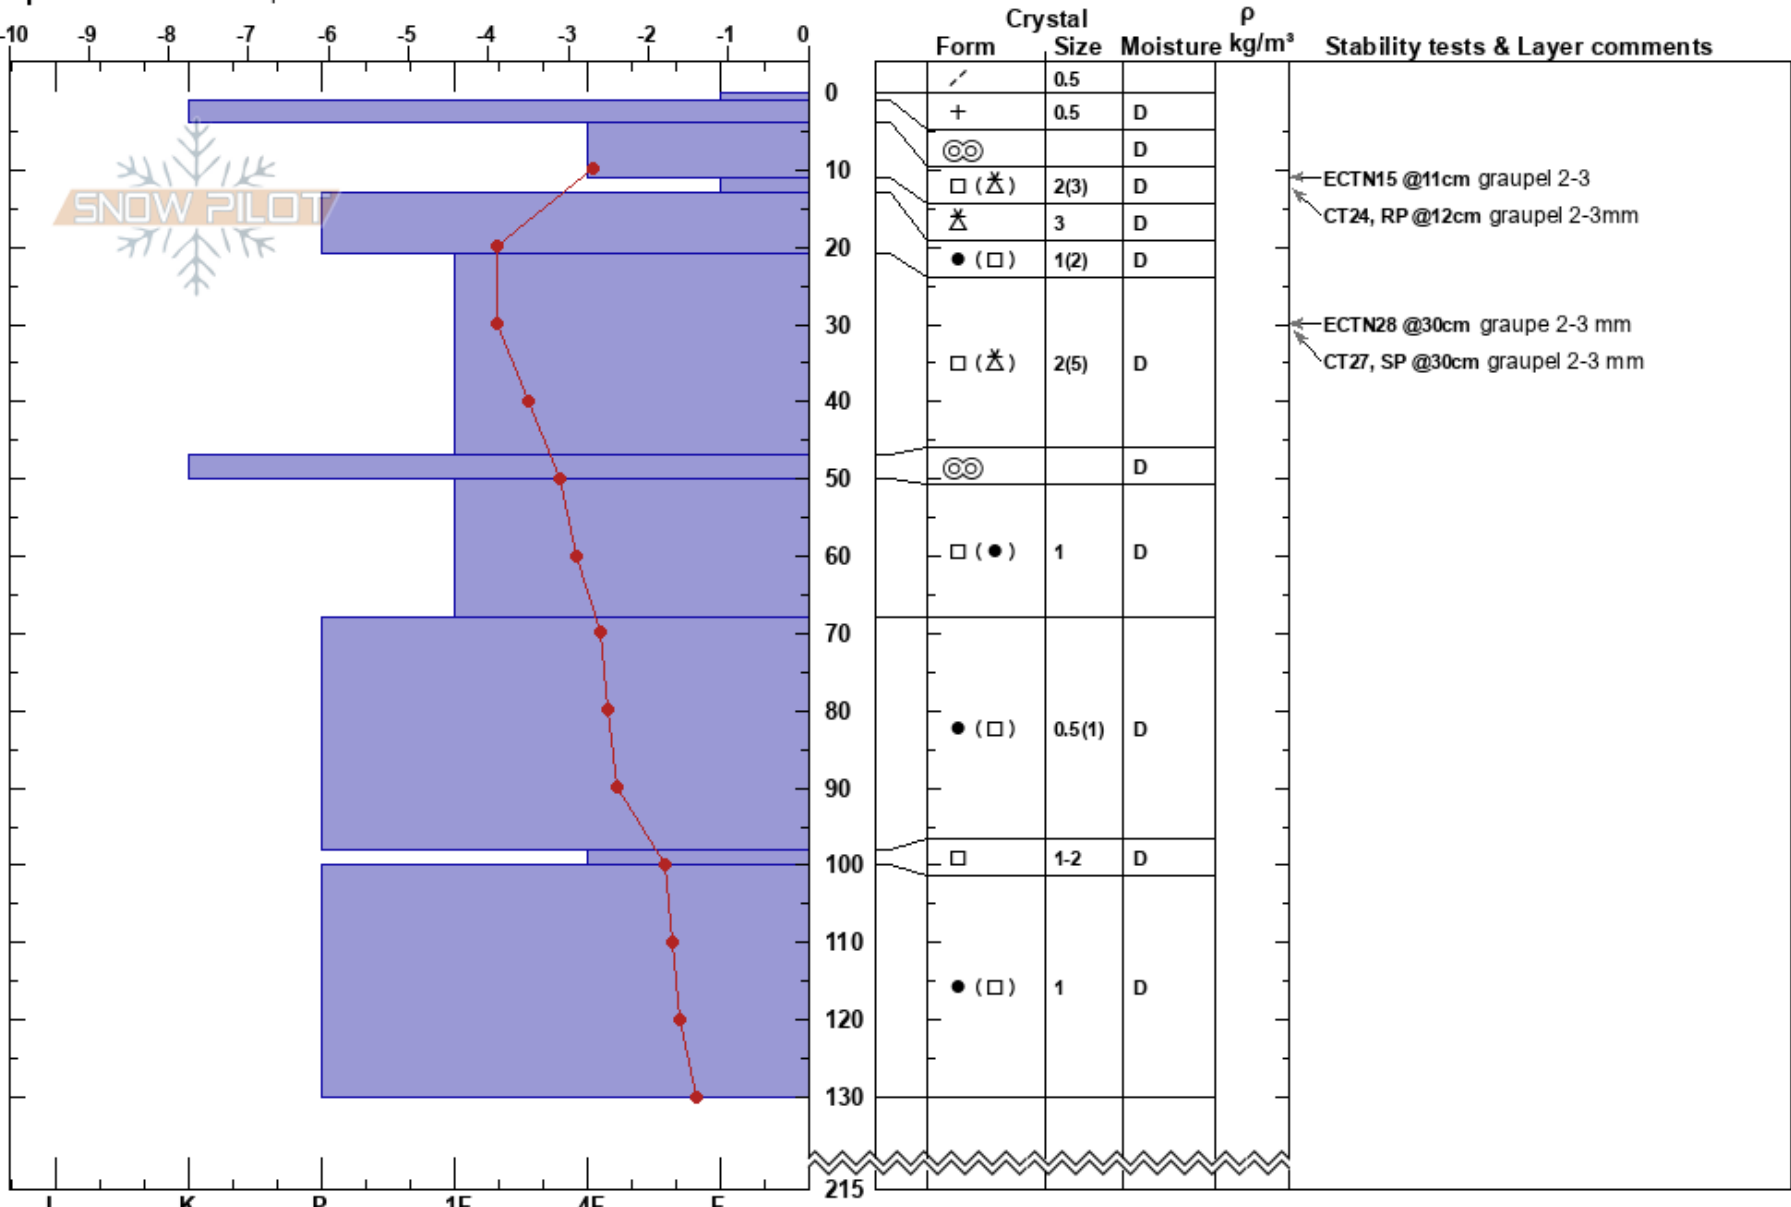

Todorka NE  
 Pirin  
 Bulgaria  
**Elevation:** 2549 m  
**Aspect:** NE  
**Specifics:** We skied slope

Alexander Mihaylov  
 22/02/2024 - 12:30  
**Co-ord:** 41.75509N, 23.43440E  
**Slope Angle:** 40°  
**Wind Loading:** yes

**Stability:** Very Good **HS:**215 **Layer Notes:**  
**Air Temperature:** -7°C **PF:**20 21-47cm:Problematic layer  
**Sky Cover:** SCT  
**Precipitation:** NO  
**Wind:** SW Light Breeze

**Notes:** test profile on the NE face of Todorka - the competition slope of the upcoming Bansko FWT Qualifier event. Long dry period with low temps and relatively shallow snowpack have largely promoted faceting. Few weak layers have been observed (graupel with large facets).