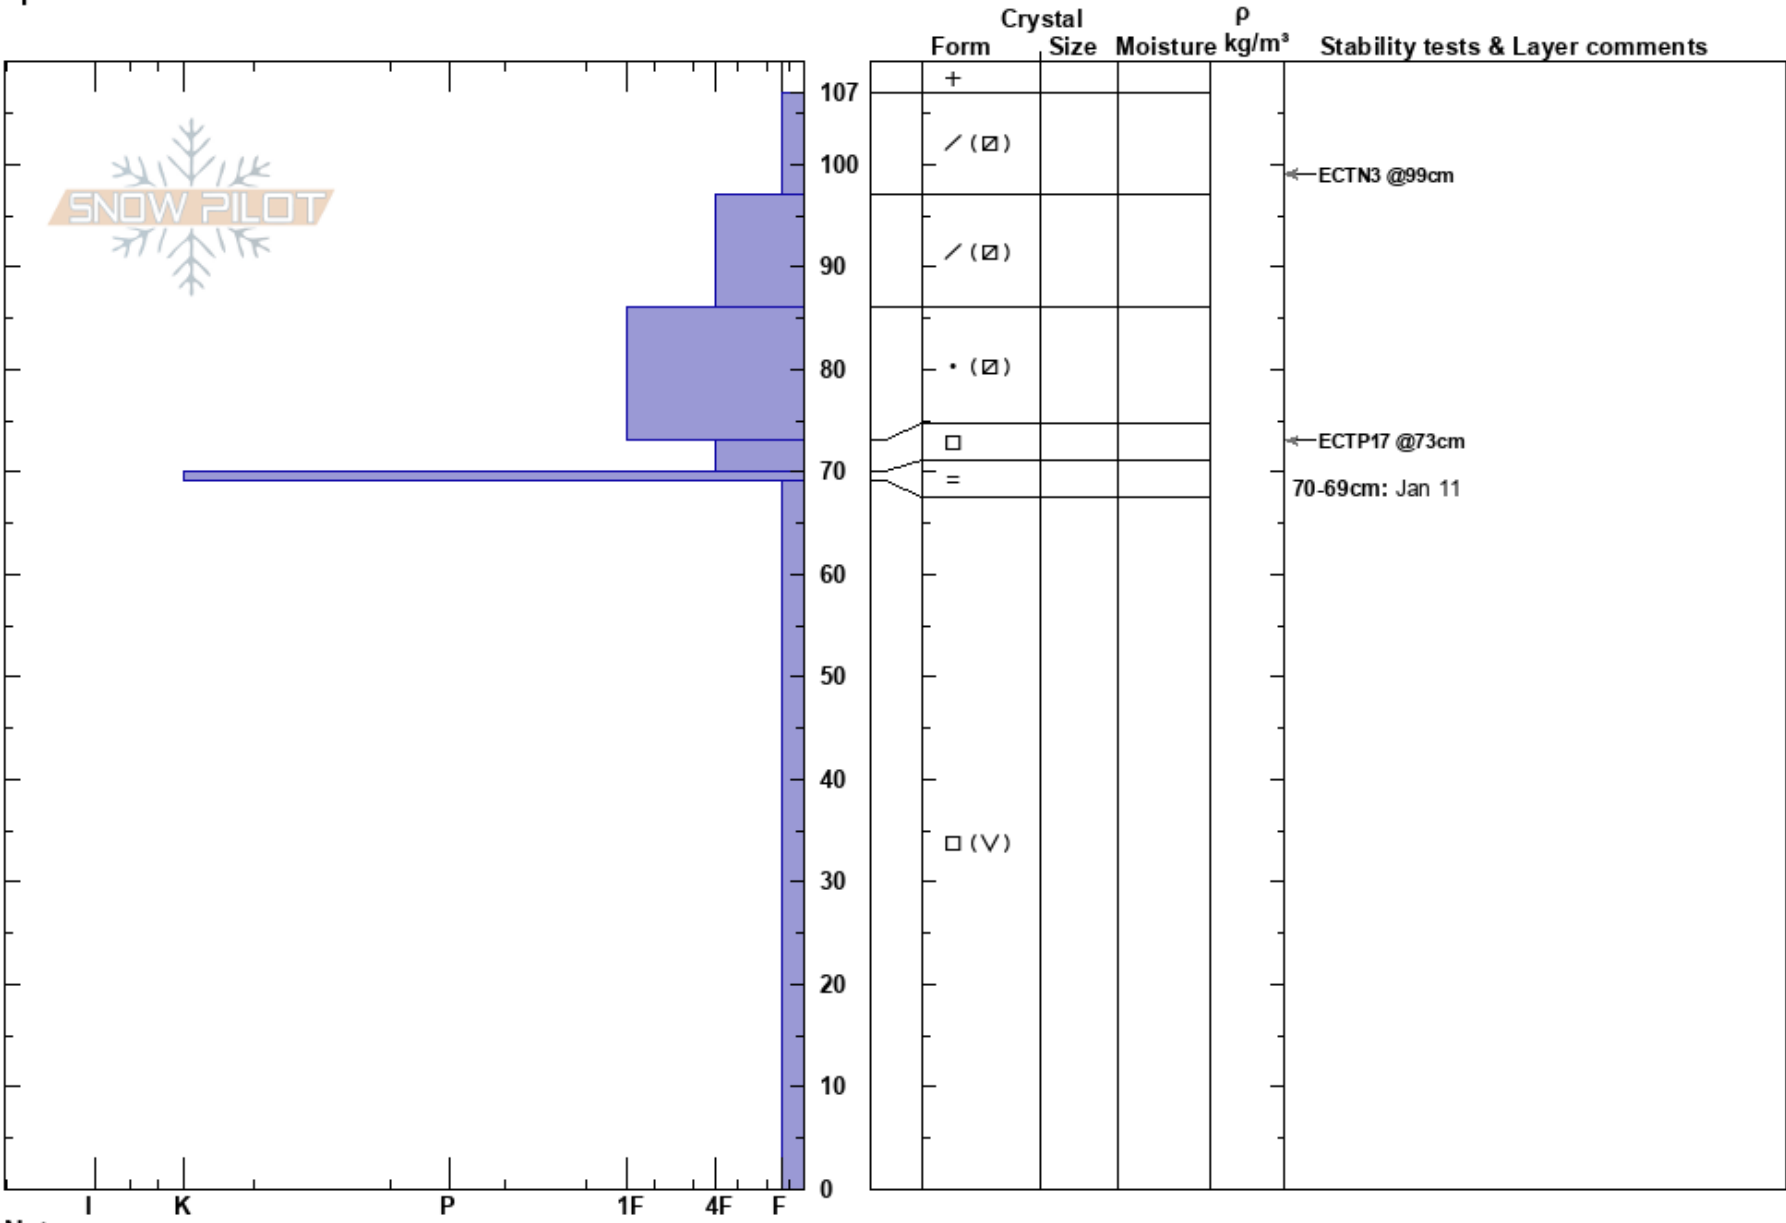

Annfjället NV ALP
 Funäsfjällen
 Sweden
Elevation: 1007 m
Aspect: NW
Specifics:

Matilda Johansson
 22/02/2024 - 12:00
Co-ord: 33V 378979E 6942870N
Slope Angle: 25°
Wind Loading: yes

Stability: HS:107
Air Temperature: -2.5°C **PF:** 15 70-69cm: Jan 11
Sky Cover: OVC
Precipitation: S-1
Wind: S Moderate