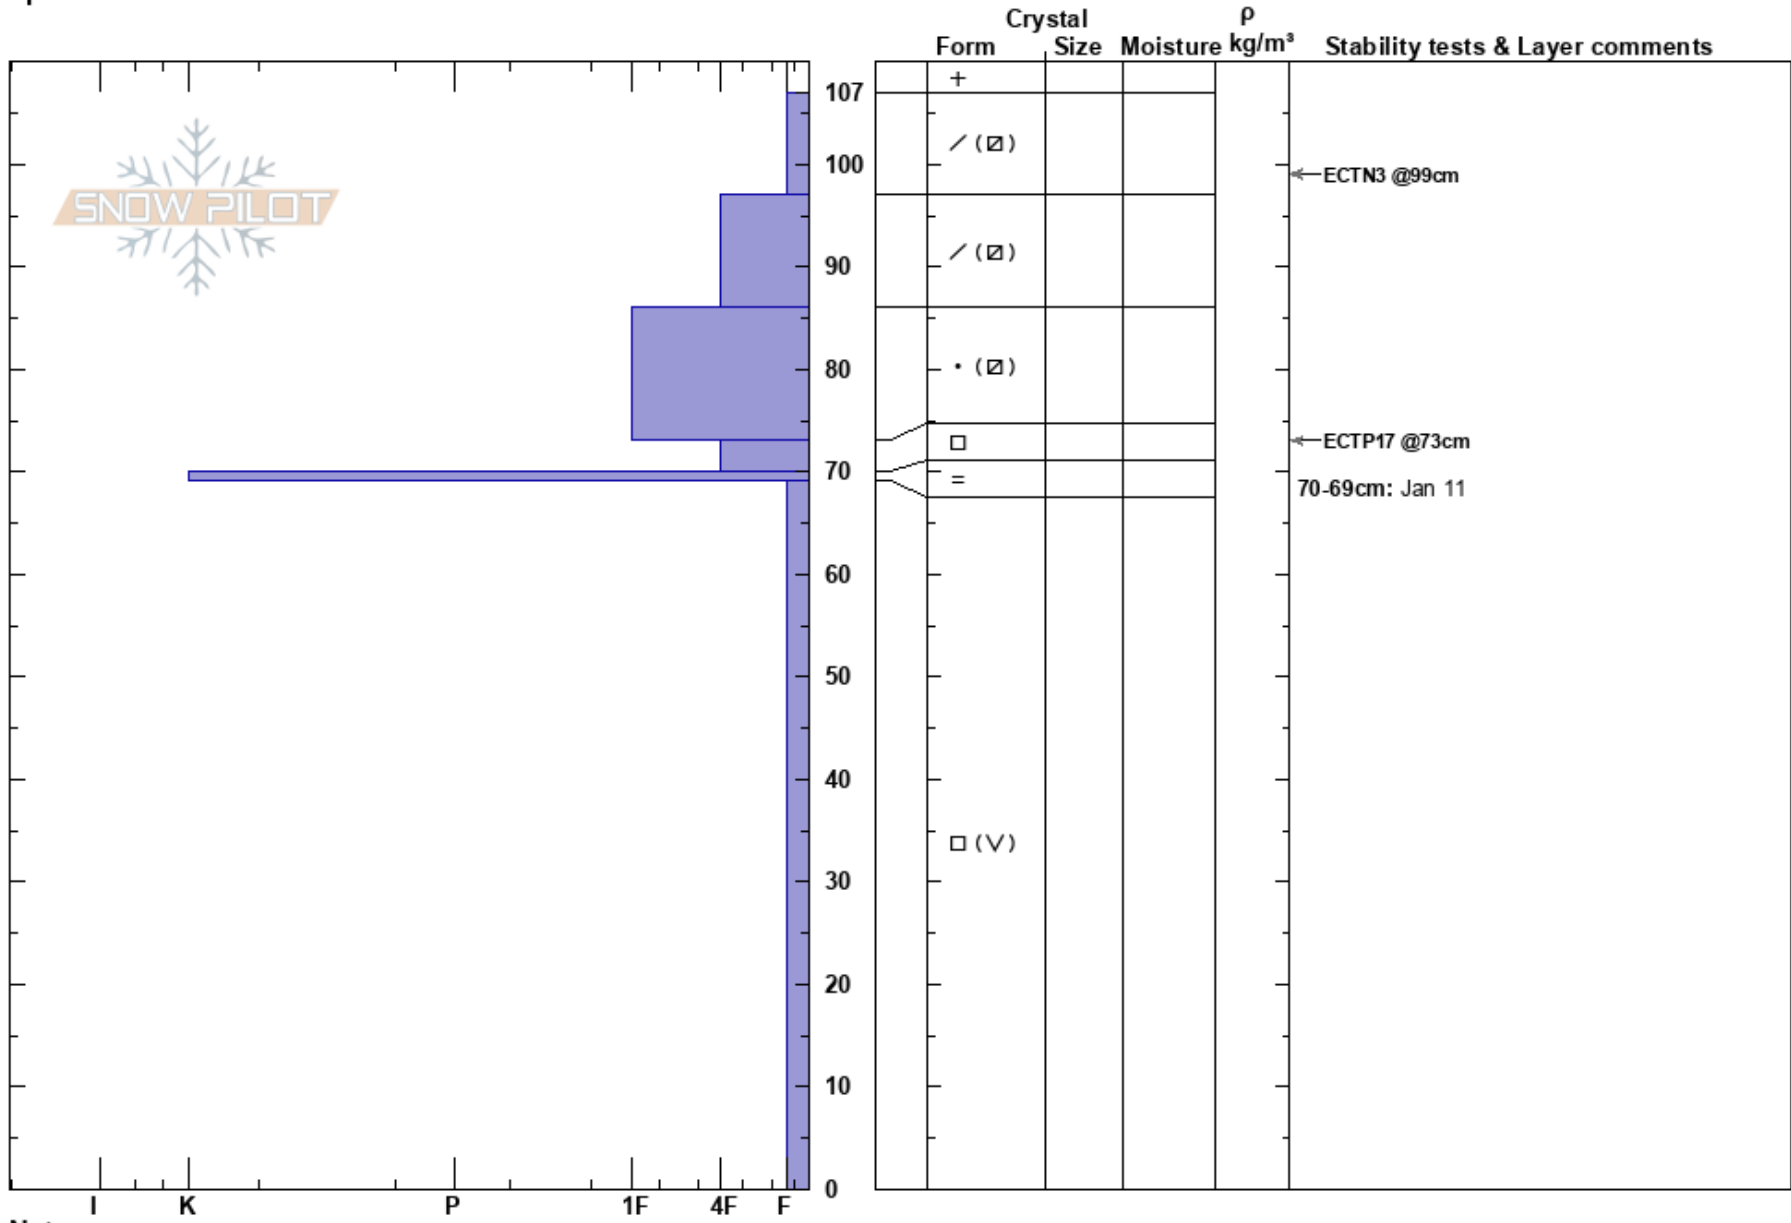

Annfjället NV ALP
 Funäsfjällen
 Sweden
Elevation: 1007 m
Aspect: NW
Specifics:

Matilda Johansson
 22/02/2024 - 12:00
Co-ord: 33V 378979E 6942870N
Slope Angle: 25°
Wind Loading: yes

Stability: HS:107
Air Temperature: -2.5°C **PF:** 15 70-69cm: Jan 11
Sky Cover: OVC
Precipitation: S-1
Wind: S Moderate