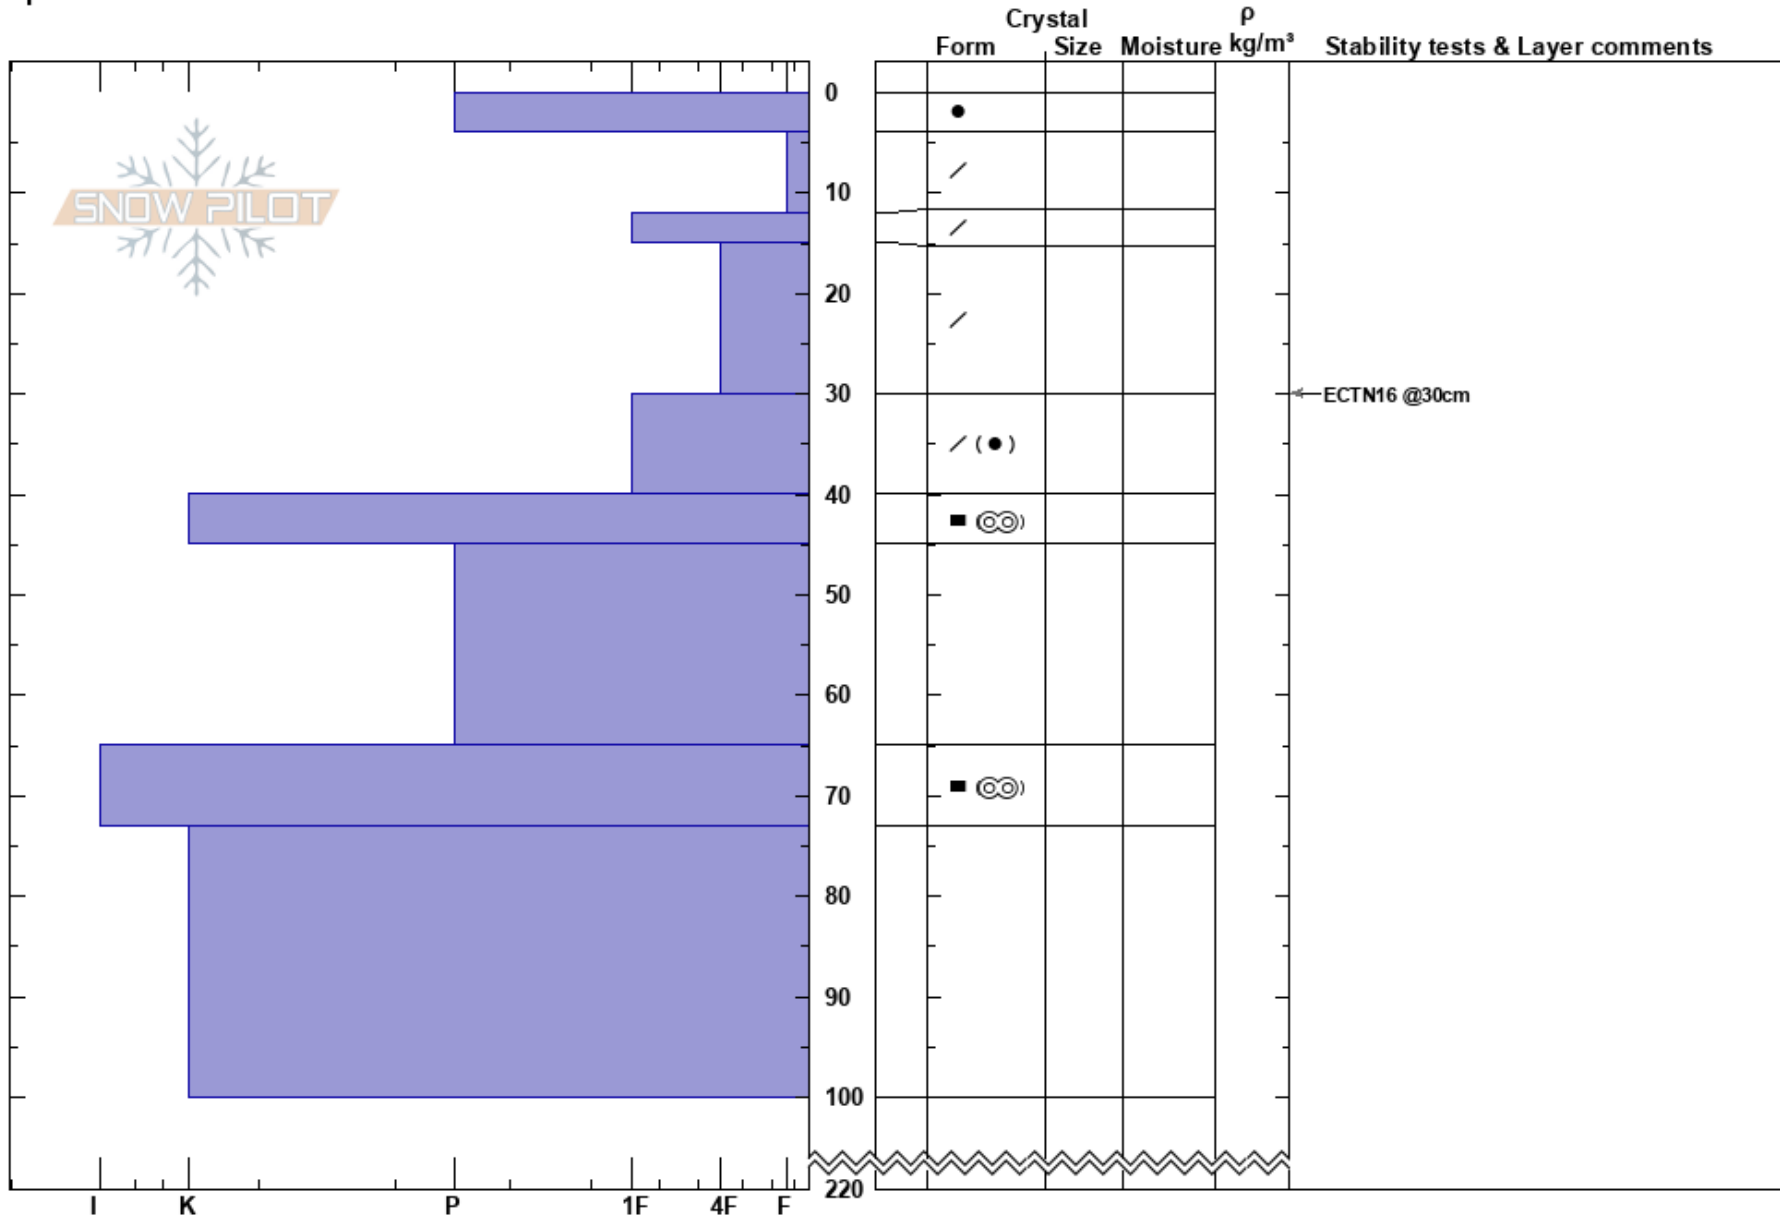

Ottfjället Pucklama
 Våådalen
 Sweden
Elevation: 813 m
Aspect: N
Specifics:

Oskar Brodén
 22/02/2024 - 12:30
Co-ord: 63.17238N, 12.98275E
Slope Angle: 30°
Wind Loading: no

Stability: HS:220
Air Temperature: -1.3°C **PF:**20
Sky Cover: SCT
Precipitation: NO
Wind: S Moderate

Layer Notes:

Notes: