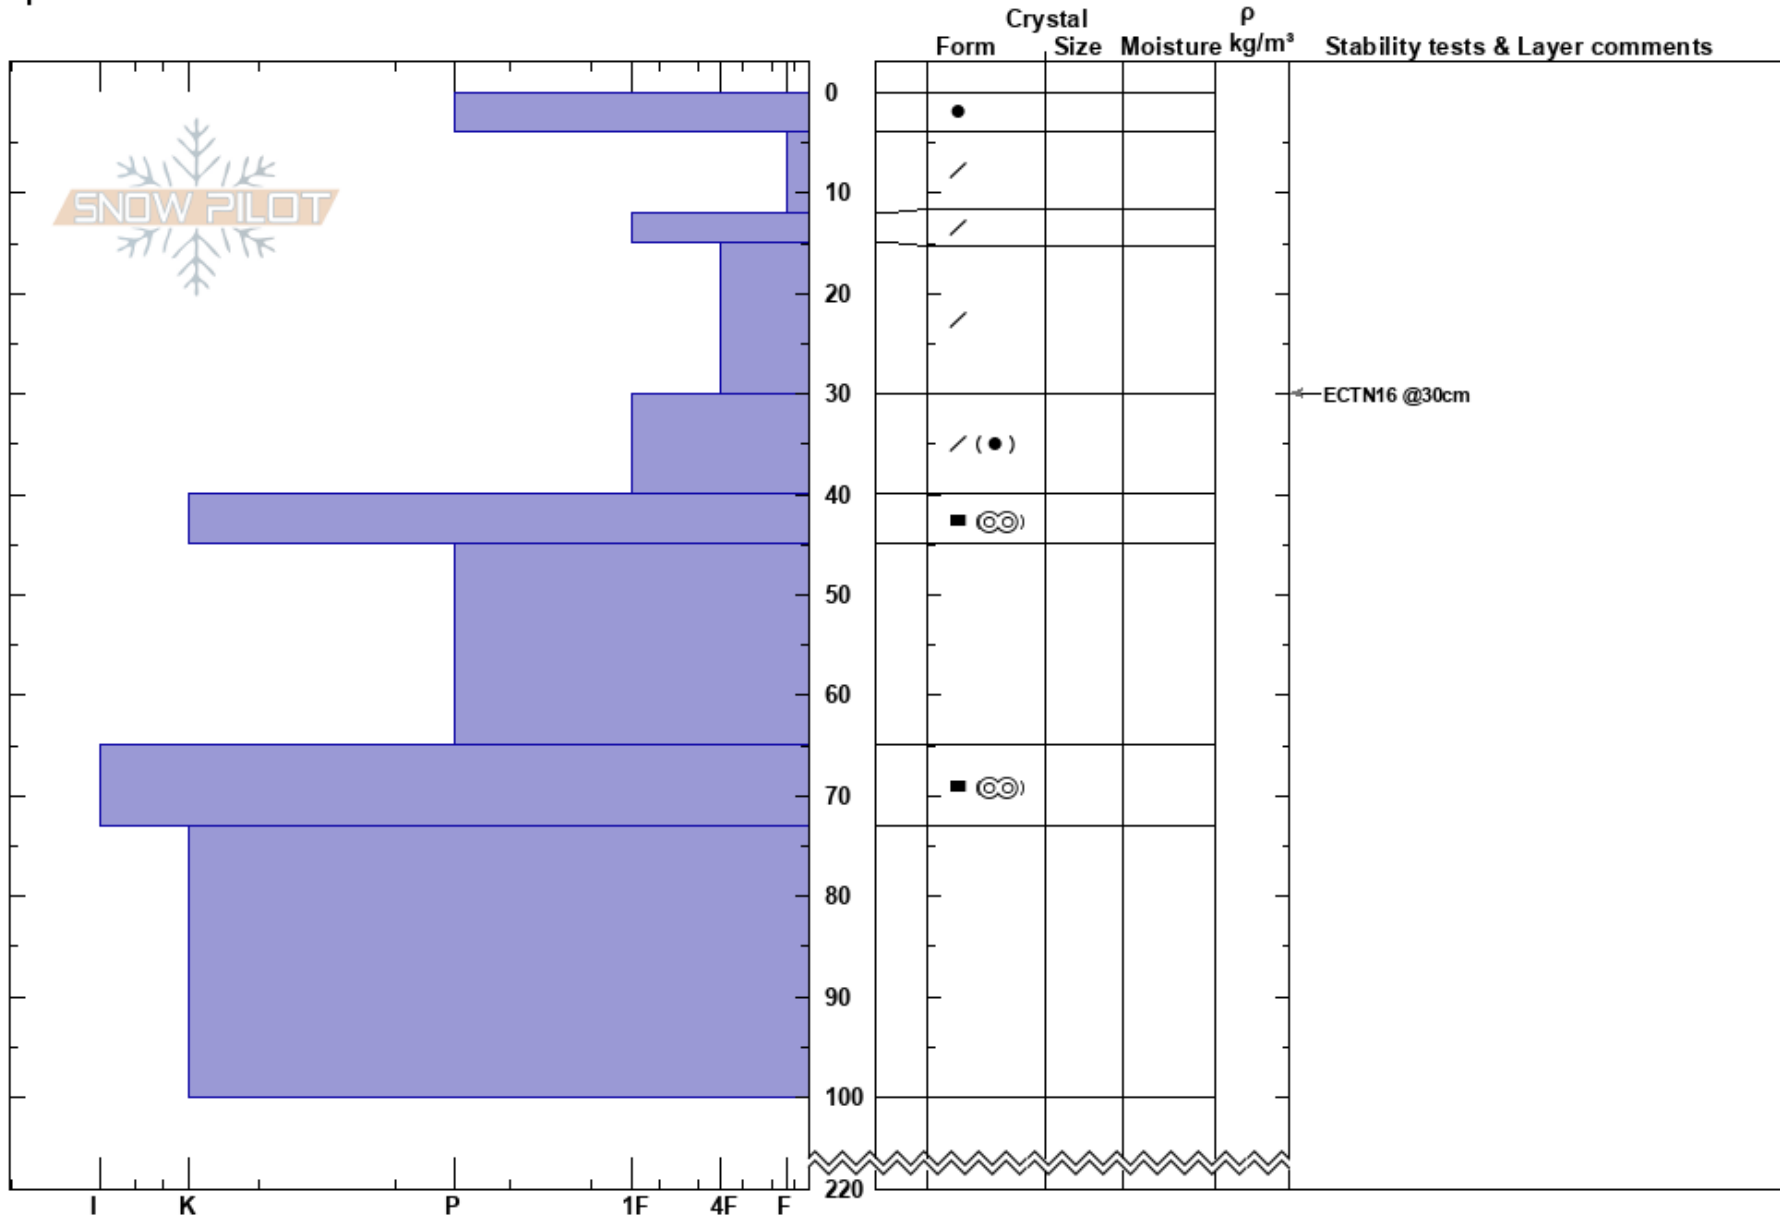

Ottfjället Pucklama
 Våådalen
 Sweden
Elevation: 813 m
Aspect: N
Specifics:

Oskar Brodén
 22/02/2024 - 12:30
Co-ord: 63.17238N, 12.98275E
Slope Angle: 30°
Wind Loading: no

Stability: HS:220
Air Temperature: -1.3°C **PF:**20
Sky Cover: SCT
Precipitation: NO
Wind: S Moderate

Layer Notes:

Notes: