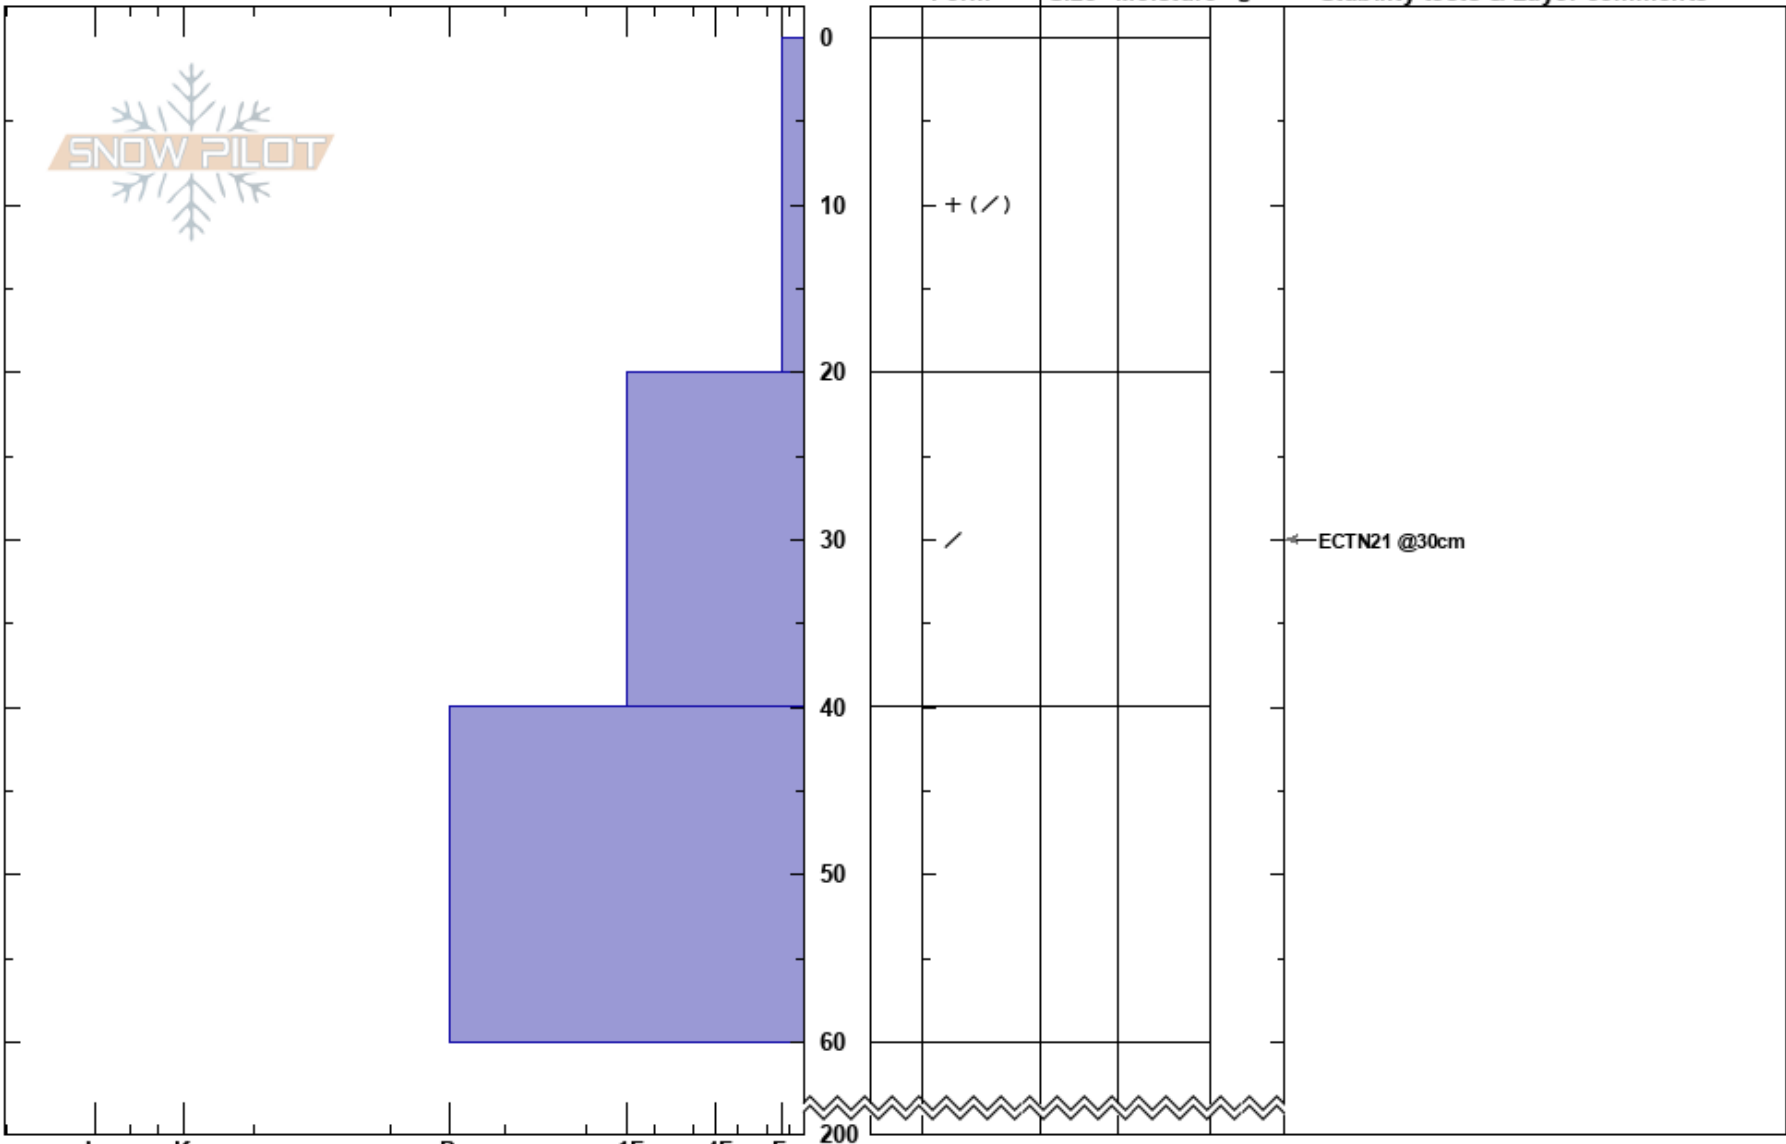

Ekorrkammen
Sylarna
Sweden
Elevation: 1400 m
Aspect: NE
Specifics:

Oskar Brodén
21/02/2024 - 13:10
Co-ord: 62.99931N, 12.24731E
Slope Angle: 24°
Wind Loading:

Stability: HS:200
Air Temperature: -4°C
Sky Cover: CLR
Precipitation: NO
Wind: S Light Breeze

Layer Notes:

Notes: