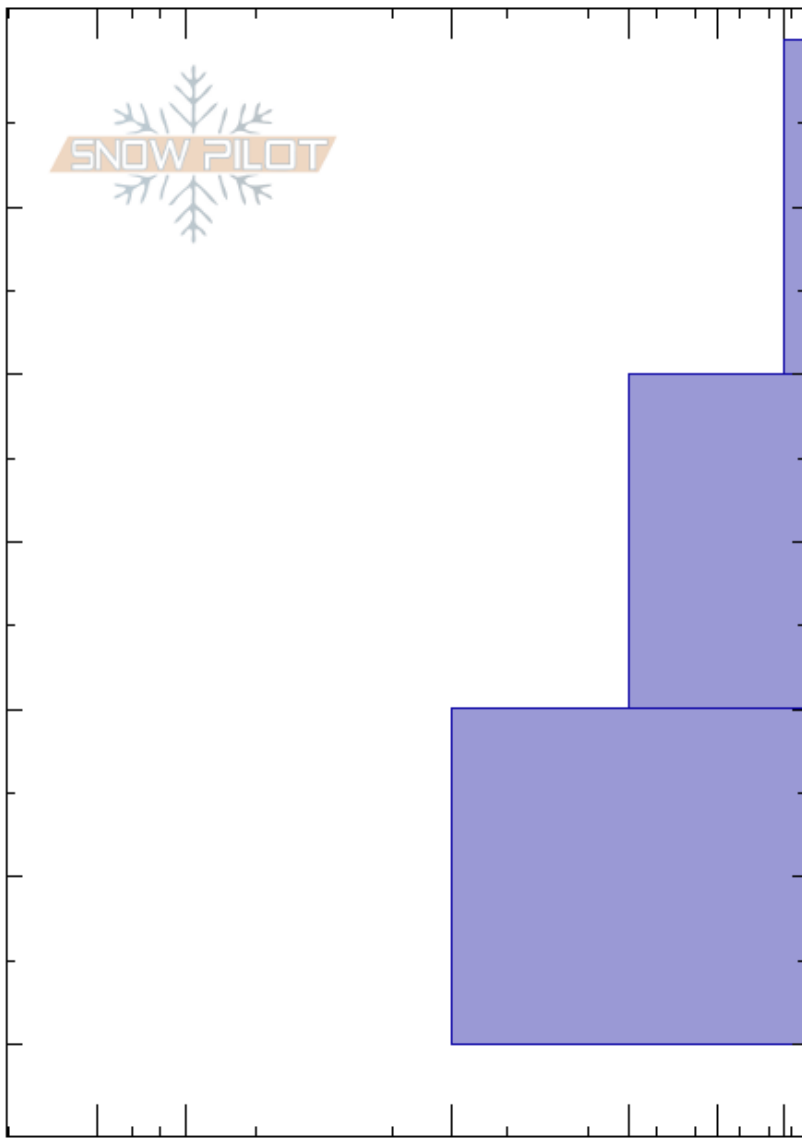

Ekorrhkammen
Sylarna
Sweden
Elevation: 1400 m
Aspect: NE
Specifics:

Oskar Brodén
21/02/2024 - 13:10
Co-ord: 62.99931N, 12.24731E
Slope Angle: 24°
Wind Loading:

Stability: **HS:200** **Layer Notes:**
Air Temperature: -4°C **PF:25**
Sky Cover: CLR
Precipitation: NO
Wind: S Light Breeze

	Crystal Form	Crystal Size	Moisture	ρ kg/m ³	Stability tests & Layer comments
0					
10	+ (✓)				
20					
30	/				← ECTN21 @30cm
40					
50					
60					
200					

Notes:

I K P 1F 4F F