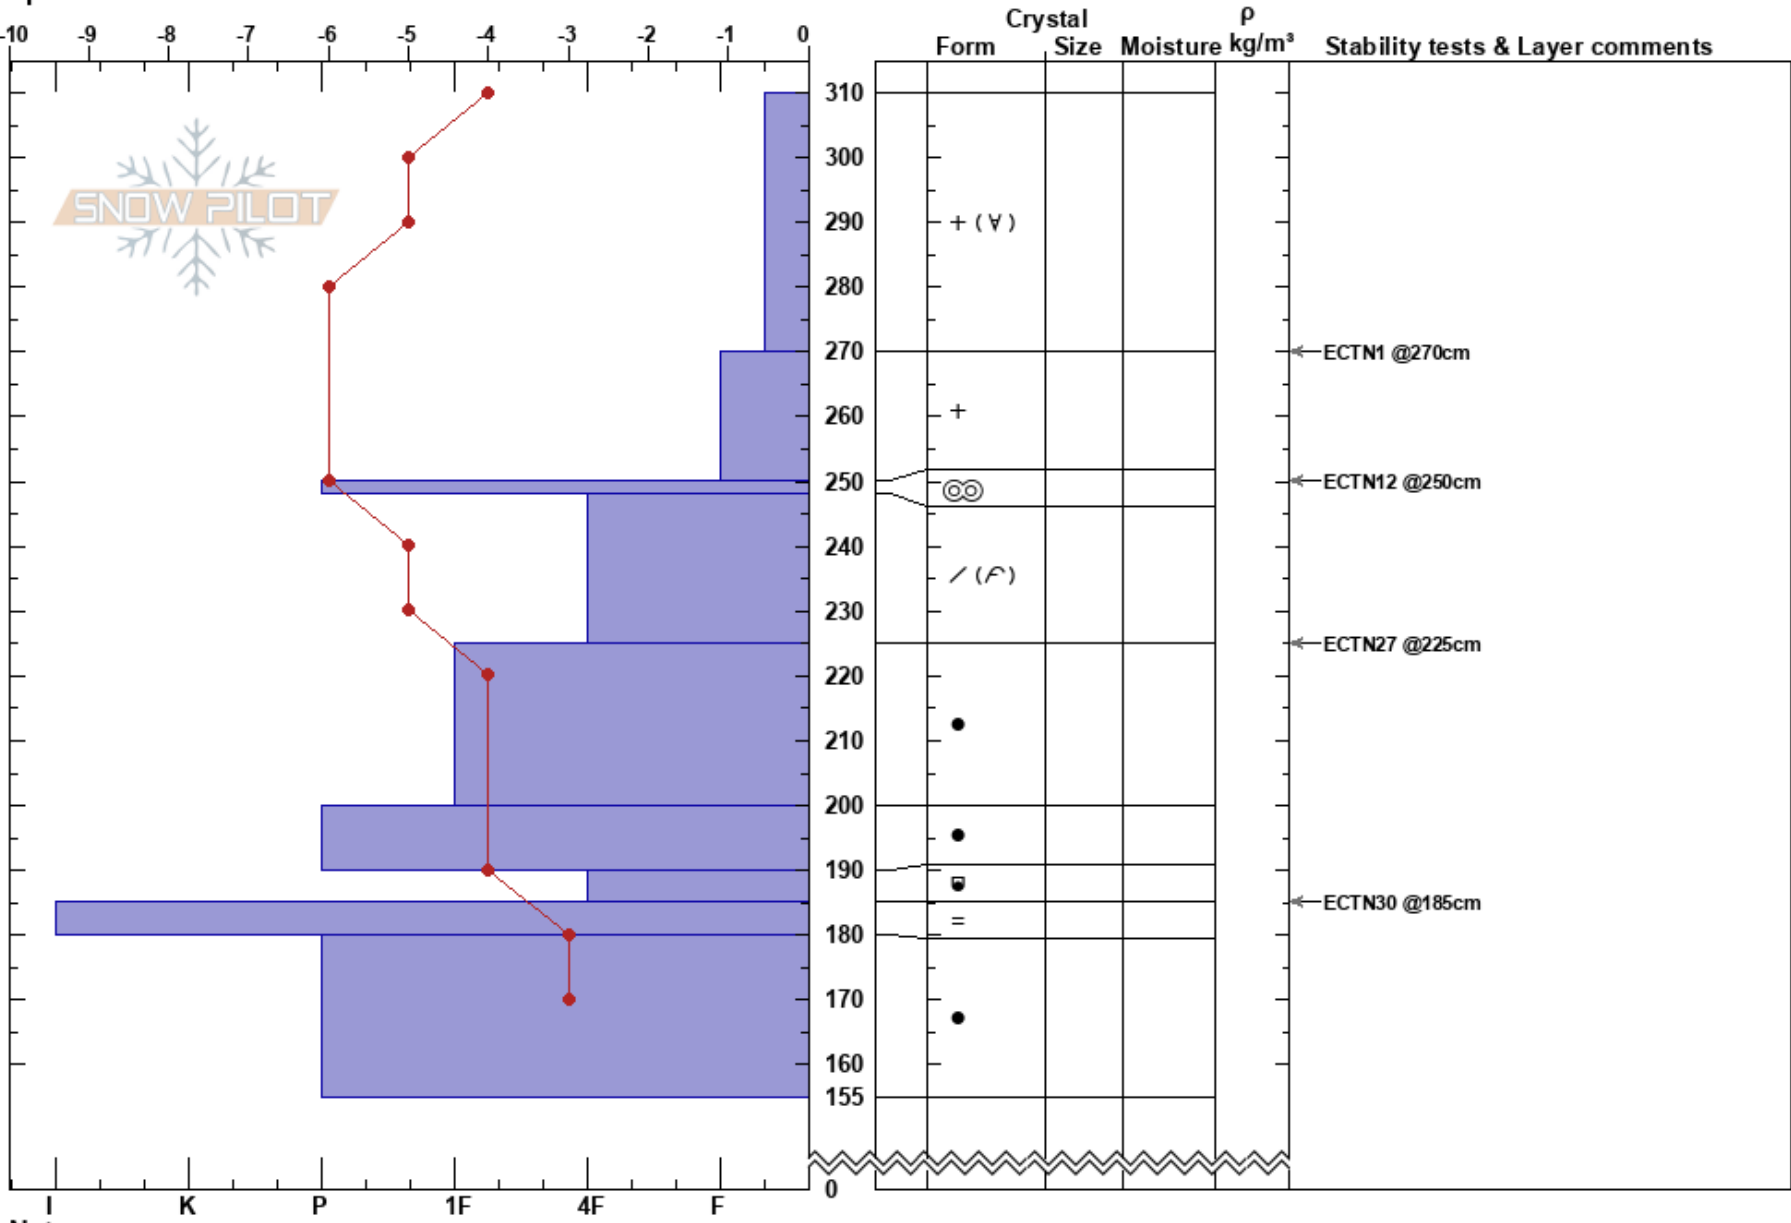

Twin Lakes  
 Bitterroot  
 MT  
 Elevation: 6700 ft  
 Aspect: 200°  
 Specifics:

Logan King  
 01/31/2018 - 11:30am  
 Co-ord: 46.16380N, -114.50020W  
 Slope Angle: 12°  
 Wind Loading: no

Stability:  
 Air Temperature: -5°C  
 Sky Cover: OVC  
 Precipitation: S2  
 Wind: W Light Breeze

HS:310  
 PF:60  
 Layer Notes:

Notes: