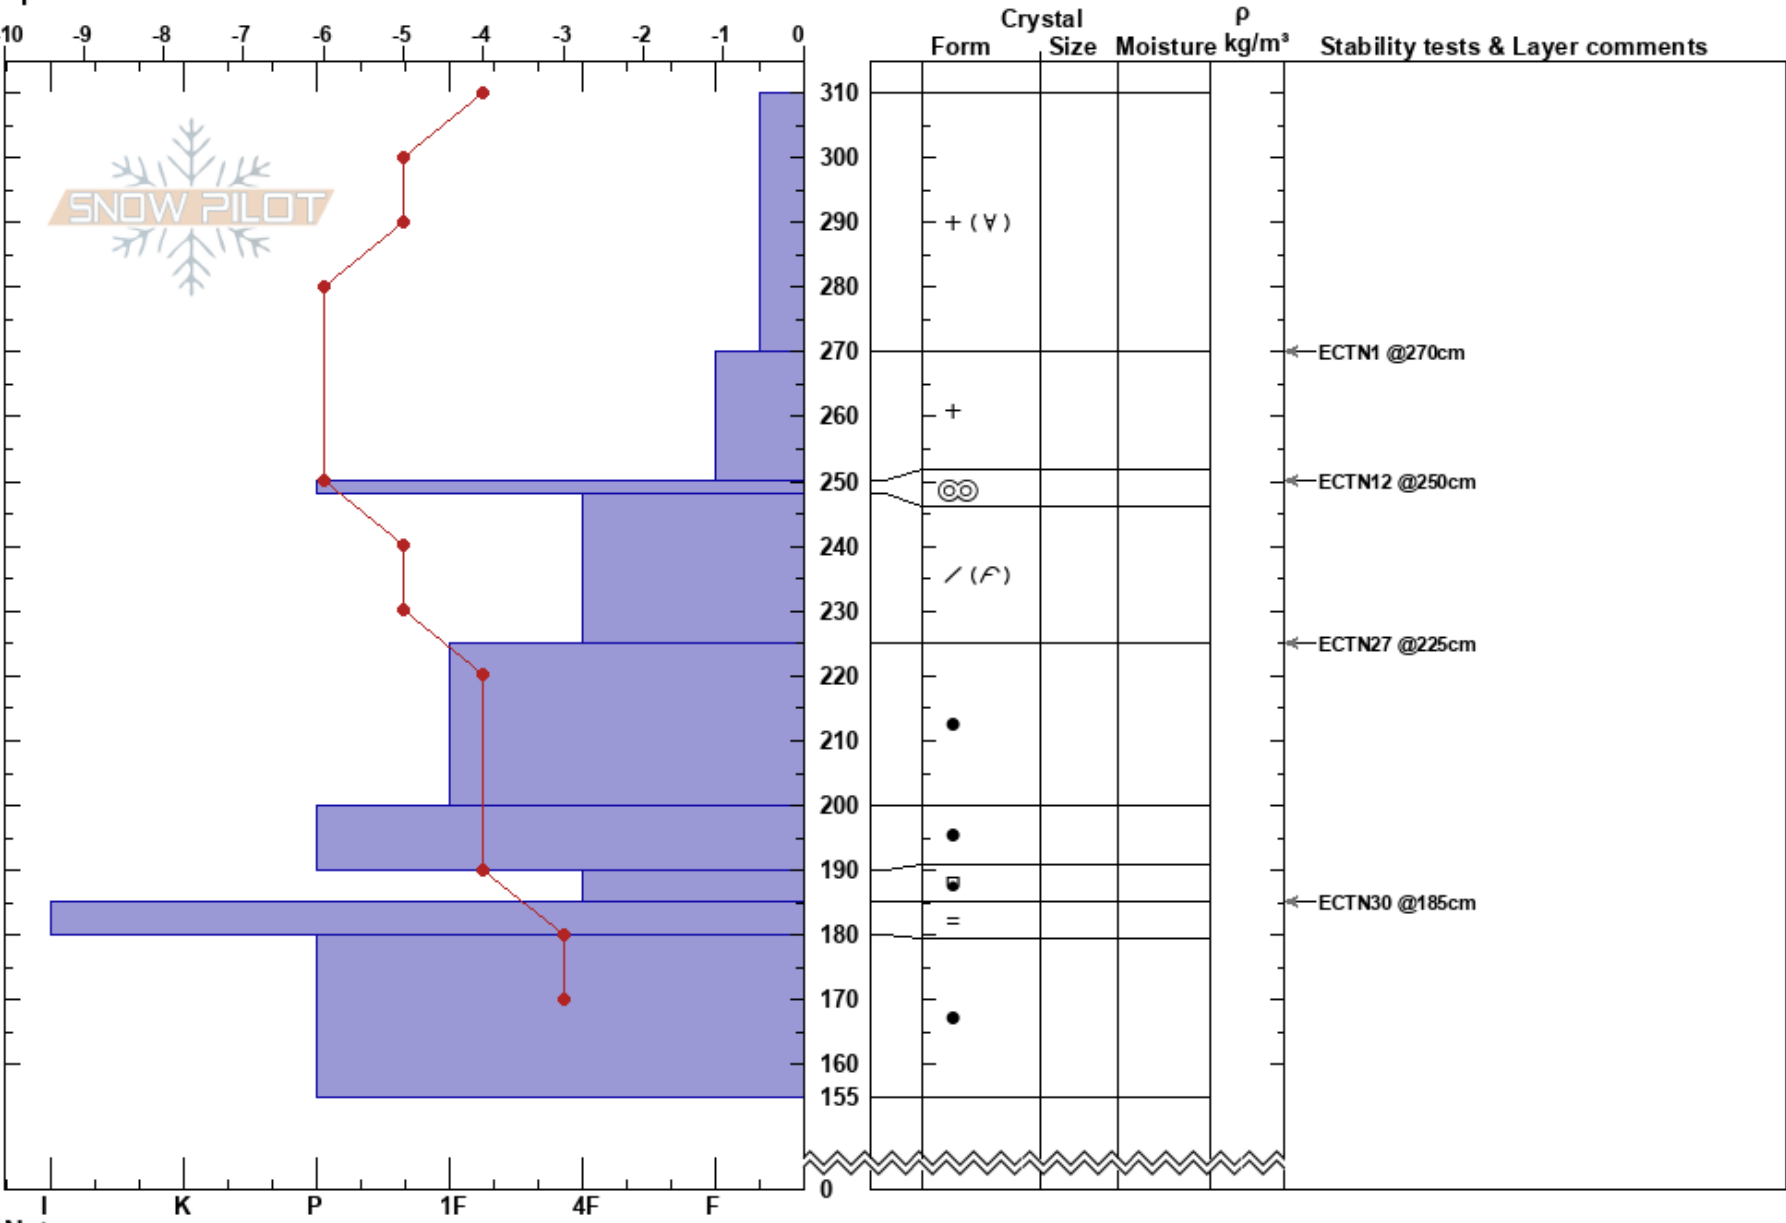

Twin Lakes  
 Bitterroot  
 MT  
 Elevation: 6700 ft  
 Aspect: 200°  
 Specifics:

Logan King  
 01/31/2018 - 11:30am  
 Co-ord: 46.16380N, -114.50020W  
 Slope Angle: 12°  
 Wind Loading: no

Stability:  
 Air Temperature: -5°C  
 Sky Cover: OVC  
 Precipitation: S2  
 Wind: W Light Breeze

HS:310  
 PF:60  
 Layer Notes:

Notes: