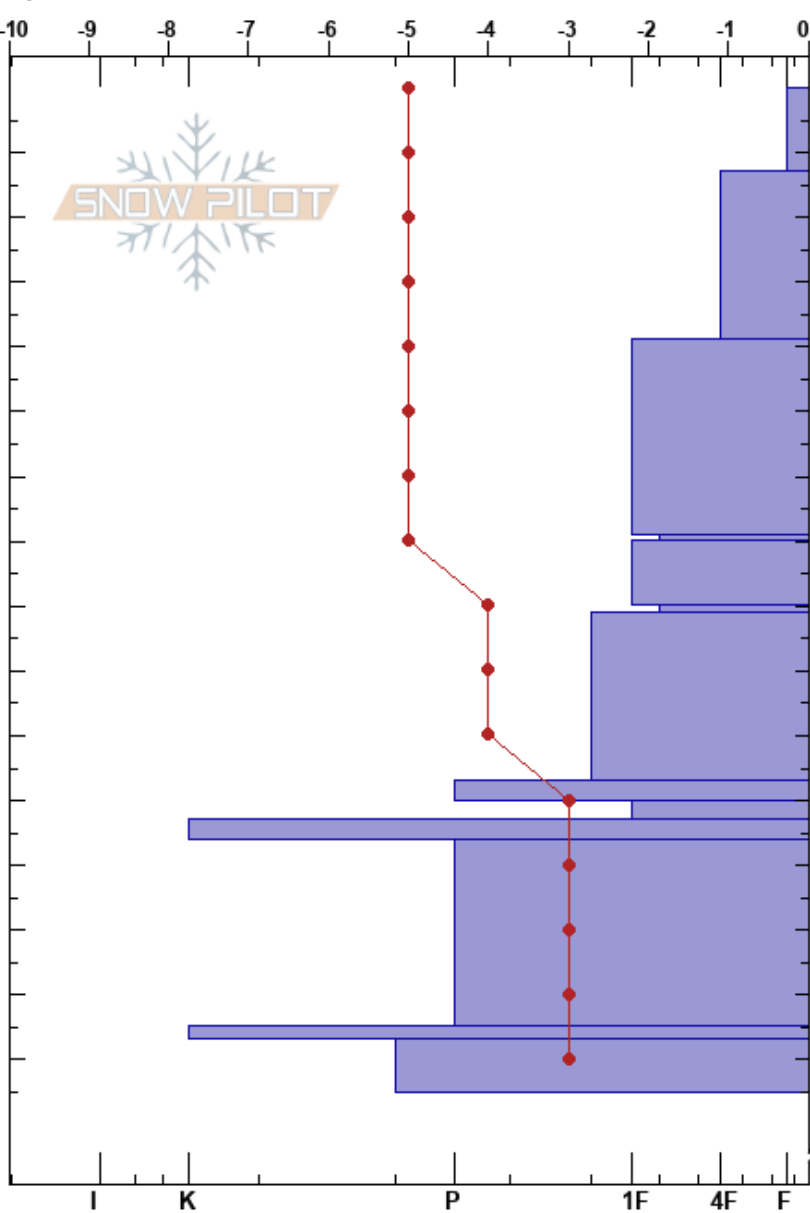

Nightmare Runout  
 Carson Range  
 NV  
 Elevation: 7764 ft  
 Aspect: N

Andi Bertolina  
 02/21/2024 - 11:45am  
 Co-ord: 39.32374N, -119.87494W  
 Slope Angle: 20°  
 Wind Loading: previous

Stability: HS:225  
 Air Temperature: -2°C PF:60 145-147cm:Problematic layer  
 Sky Cover: SCT  
 Precipitation: NO  
 Wind: Calm

Specifics: Pit dug in a Ski Area

Form	Crystal Size	Moisture	$\rho$ kg/m <sup>3</sup>	Stability tests & Layer comments
⚡	0.3			
/	0.3-0.5			
/	0.3-0.5			
/ (●)	0.5(0.3)			← CT19, Q2 @39cm RP
⊖	0.3			
●	0.3-0.5			
⊖	0.3-1			
●	0.3-0.5			
⊖⊖				
⊖	0.5-1			
⊖⊖				
⊖	0.3			
⊖⊖				
⊖	0.5-1			← ECTX