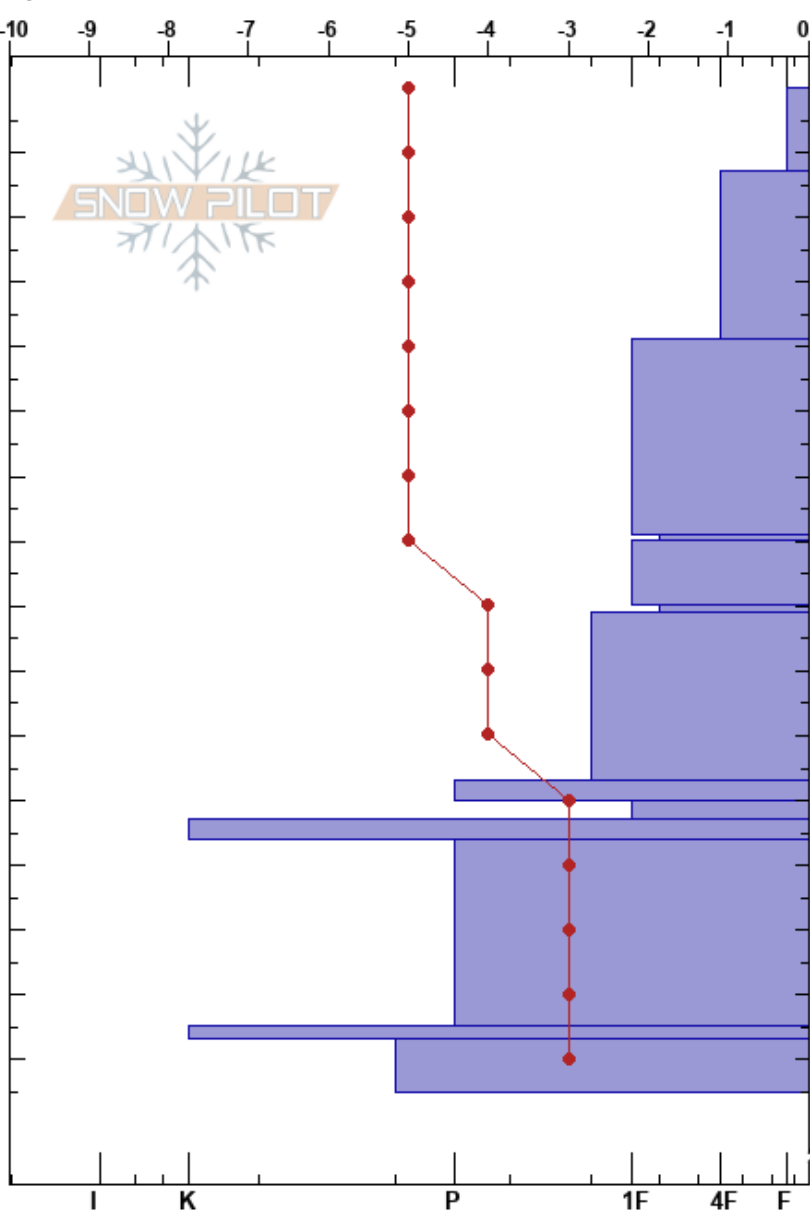

Nightmare Runout
 Carson Range
 NV
 Elevation: 7764 ft
 Aspect: N

Andi Bertolina
 02/21/2024 - 11:45am
 Co-ord: 39.32374N, -119.87494W
 Slope Angle: 20°
 Wind Loading: previous

Stability: HS:225
 Air Temperature: -2°C PF:60 145-147cm:Problematic layer
 Sky Cover: SCT
 Precipitation: NO
 Wind: Calm

Specifics: Pit dug in a Ski Area

Depth (cm)	Form	Crystal Size	Moisture	ρ kg/m ³	Stability tests & Layer comments
0	⚡	0.3			
10	/	0.3-0.5			
20	/	0.3-0.5			
30	/	0.3-0.5			
40					← CT19, Q2 @39cm RP
50	/ (●)	0.5(0.3)			
60					
70	⊖	0.3			
80	●	0.3-0.5			
90	⊖	0.3-1			
100	●	0.3-0.5			
110	⊖	0.5-1			
120	⊖	0.3			
130	⊖	0.3			
140	⊖	0.3			
150	⊖	0.5-1			
155	⊖	0.5-1			← ECTX