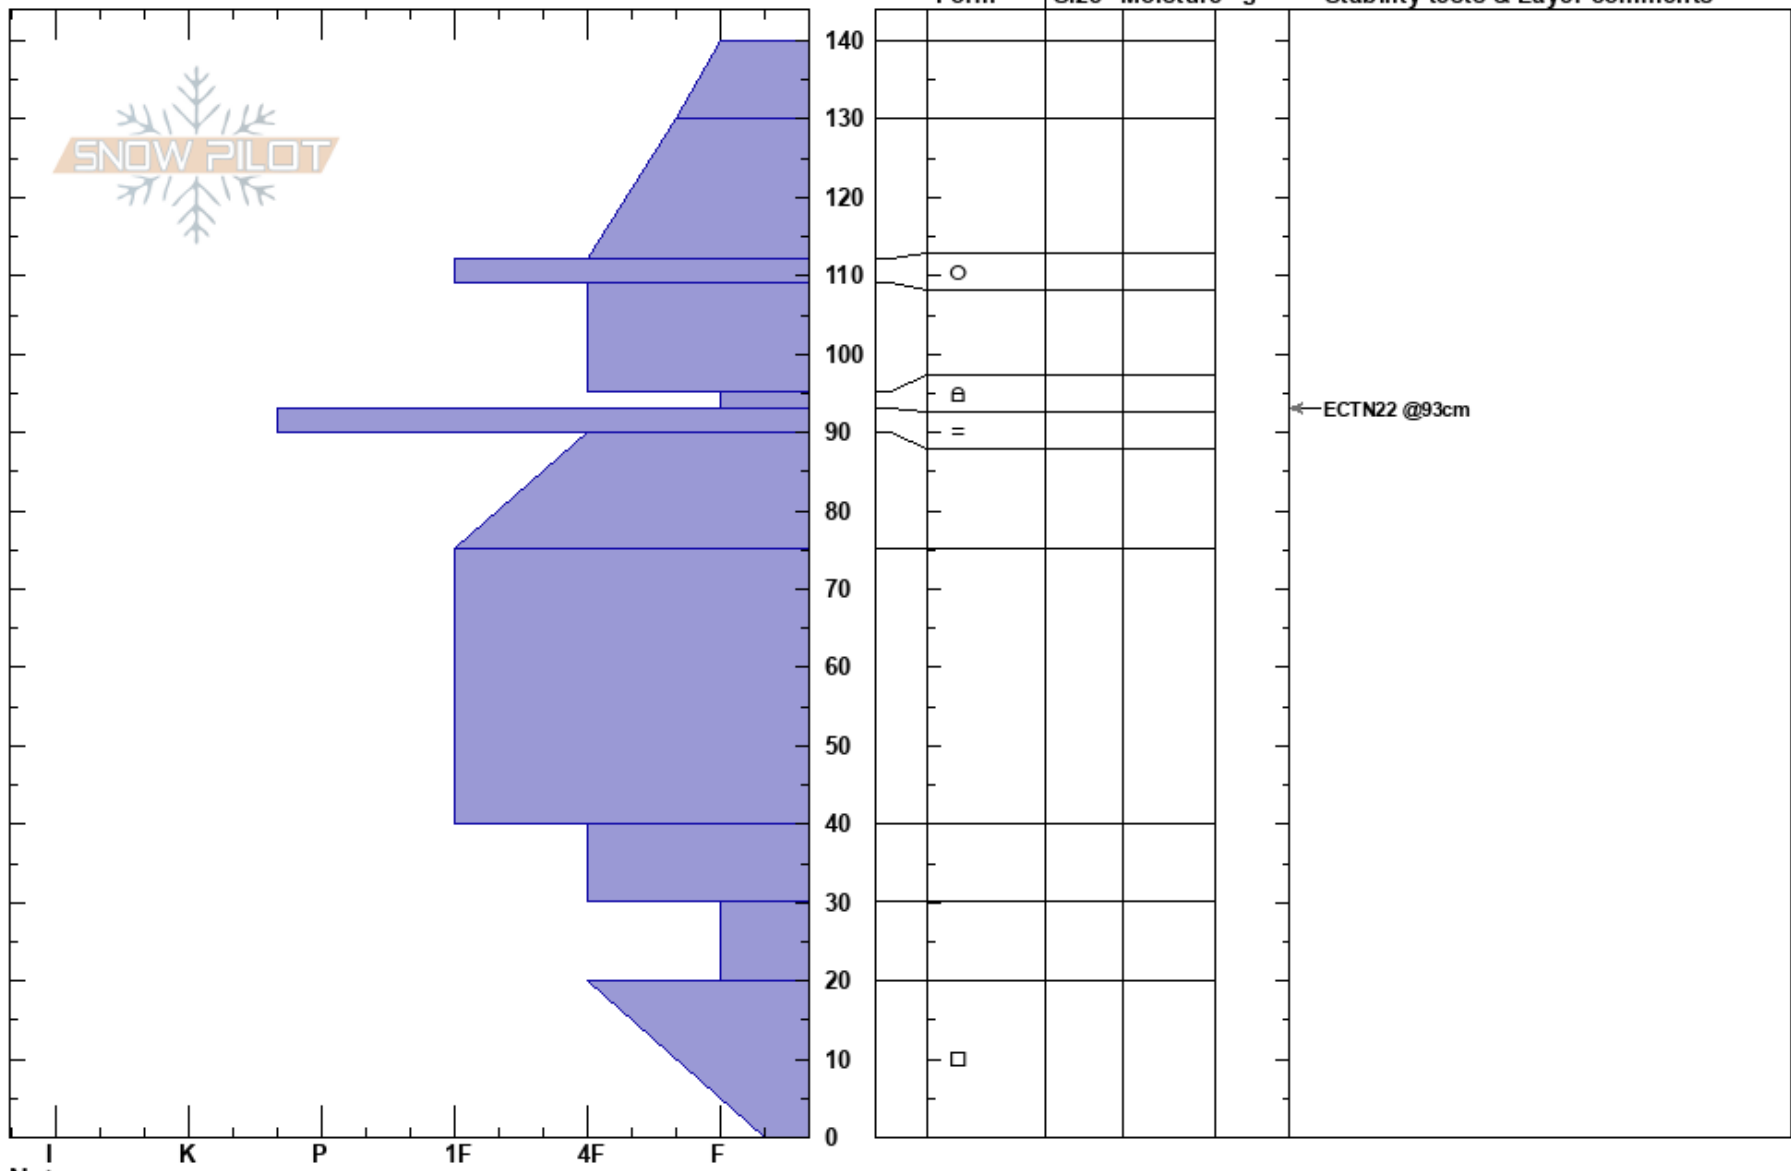

Hangover Hill north  
 Bitterroot  
 MT  
 Elevation: 5664 ft  
 Aspect: N  
 Specifics: We skied slope

Joshua Murdock  
 02/18/2024 - 3:00pm  
 Co-ord: 46.64377N, -114.57019W  
 Slope Angle: 10°  
 Wind Loading:

Stability: **HS:140**  
 Air Temperature: 32°F  
 Sky Cover: OVC  
 Precipitation: NO  
 Wind: Calm  
 Layer Notes: 93-90cm: Problematic layer

Notes: