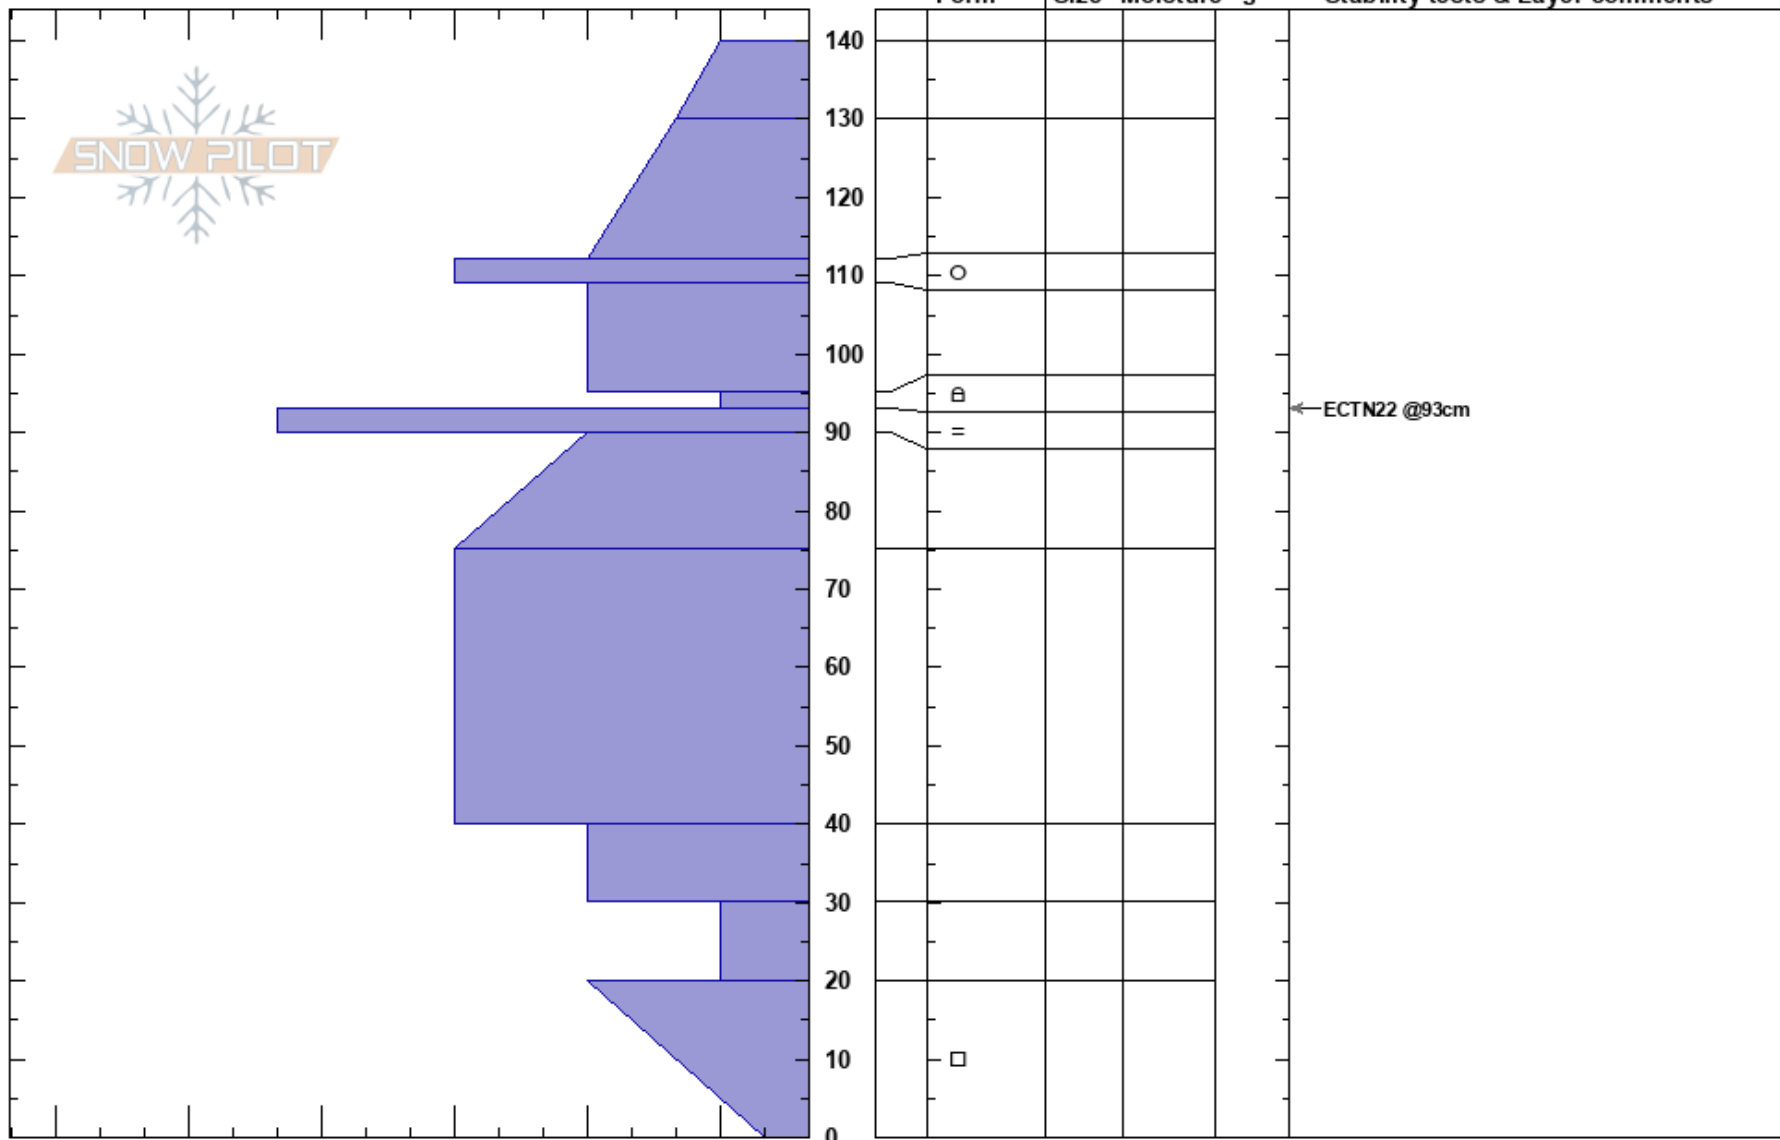

Hangover Hill north  
 Bitterroot  
 MT  
 Elevation: 5664 ft  
 Aspect: N  
 Specifics: We skied slope

Joshua Murdock  
 02/18/2024 - 3:00pm  
 Co-ord: 46.64377N, -114.57019W  
 Slope Angle: 10°  
 Wind Loading:

Stability: **HS:140**  
 Air Temperature: 32°F  
 Sky Cover: OVC  
 Precipitation: NO  
 Wind: Calm  
 Layer Notes:  
 93-90cm: Problematic layer

Notes: