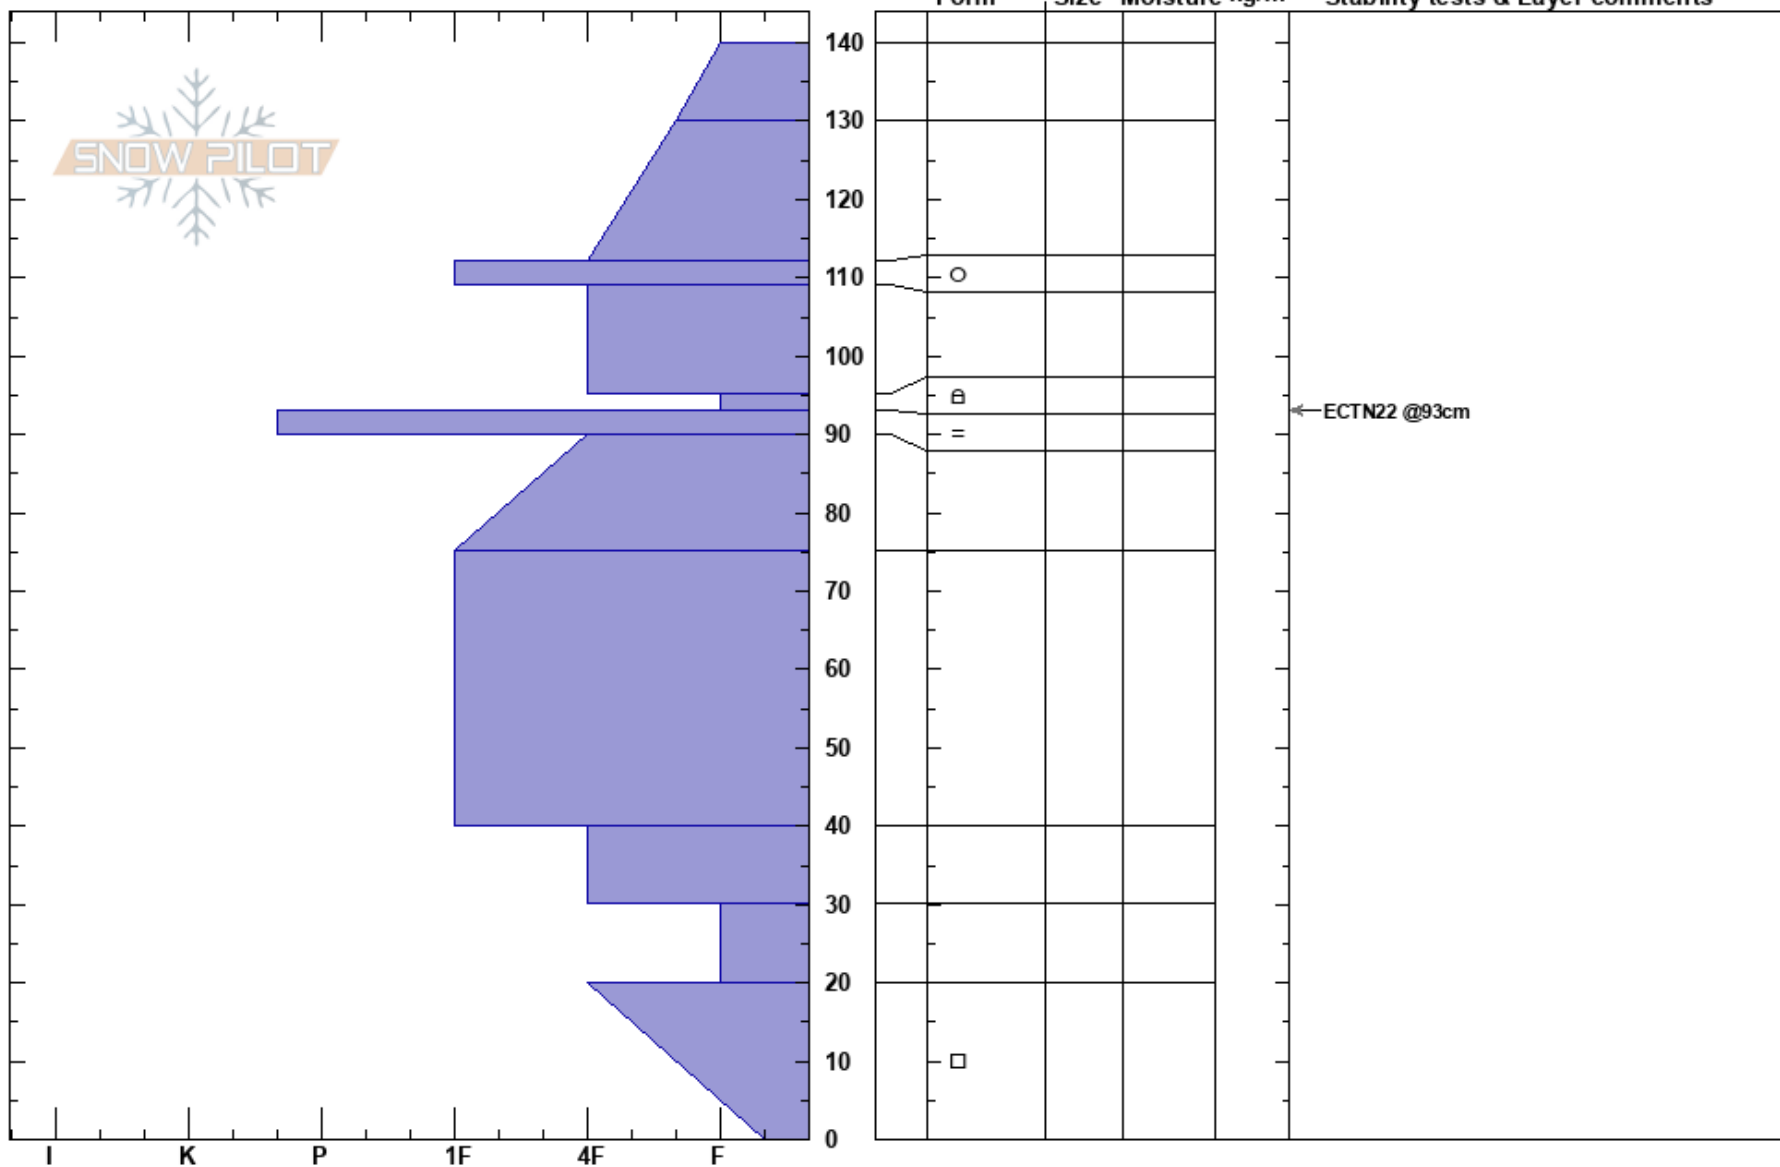

Hangover Hill north
 Bitterroot
 MT
 Elevation: 5664 ft
 Aspect: N
 Specifics: We skied slope

Joshua Murdock
 02/18/2024 - 3:00pm
 Co-ord: 46.64377N, -114.57019W
 Slope Angle: 10°
 Wind Loading:

Stability: **HS:140**
 Air Temperature: 32°F
 Sky Cover: OVC
 Precipitation: NO
 Wind: Calm
 Layer Notes:
 93-90cm: Problematic layer