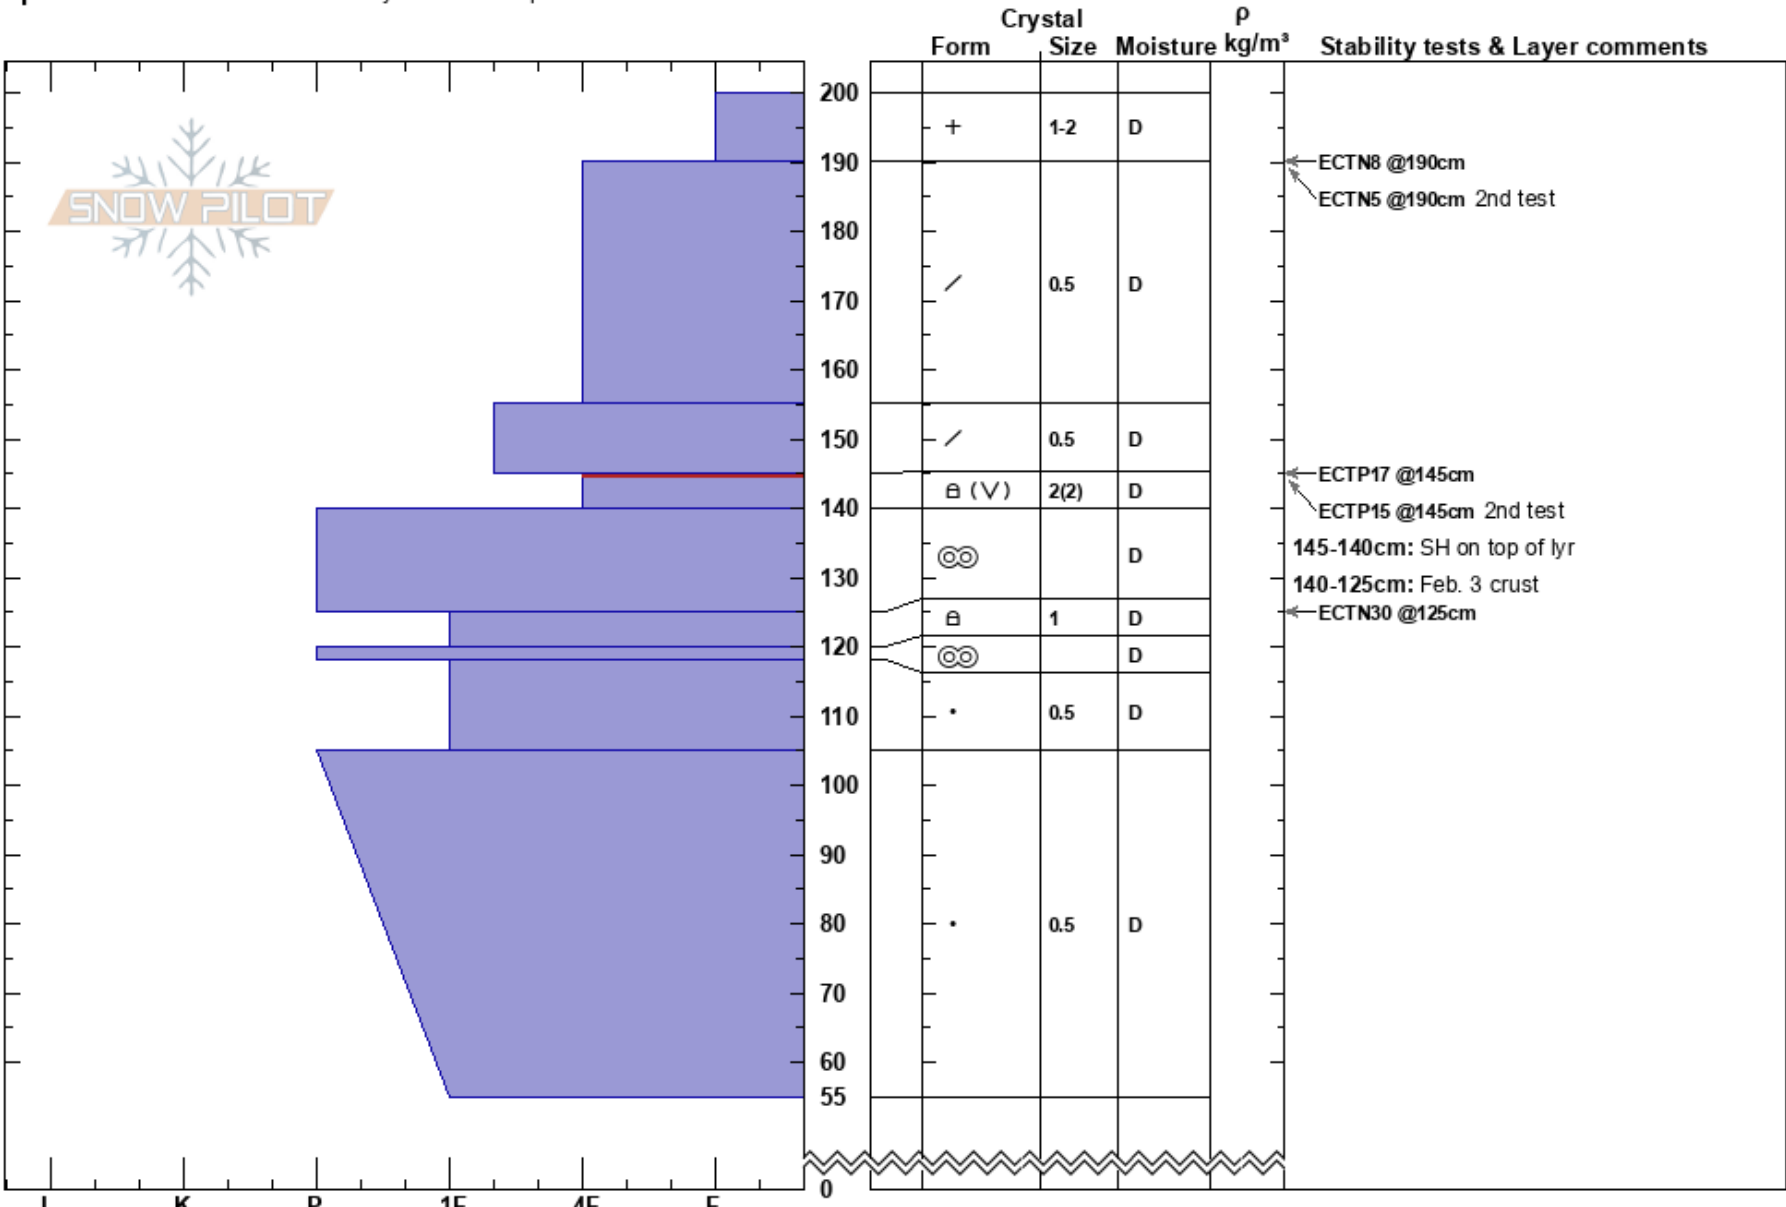

Tunnel Ridge
 Flathead Range
 MT
 Elevation: 6750 ft
 Aspect: N
 Specifics: Recent avalanche activity on similar slopes

BNSF Avalanche Safety
 02/21/2024 - 1:50pm
 Co-ord: 48.32517N, -113.68650W
 Slope Angle: 28°
 Wind Loading: no

Stability:
 Air Temperature: 0°C
 Sky Cover: SCT
 Precipitation: NO
 Wind: W Light Breeze

HS:200
 Layer Notes:
 145-140cm: SH on top of lyr
 145-140cm: Problematic layer
 140-125cm: Feb. 3 crust

Notes: