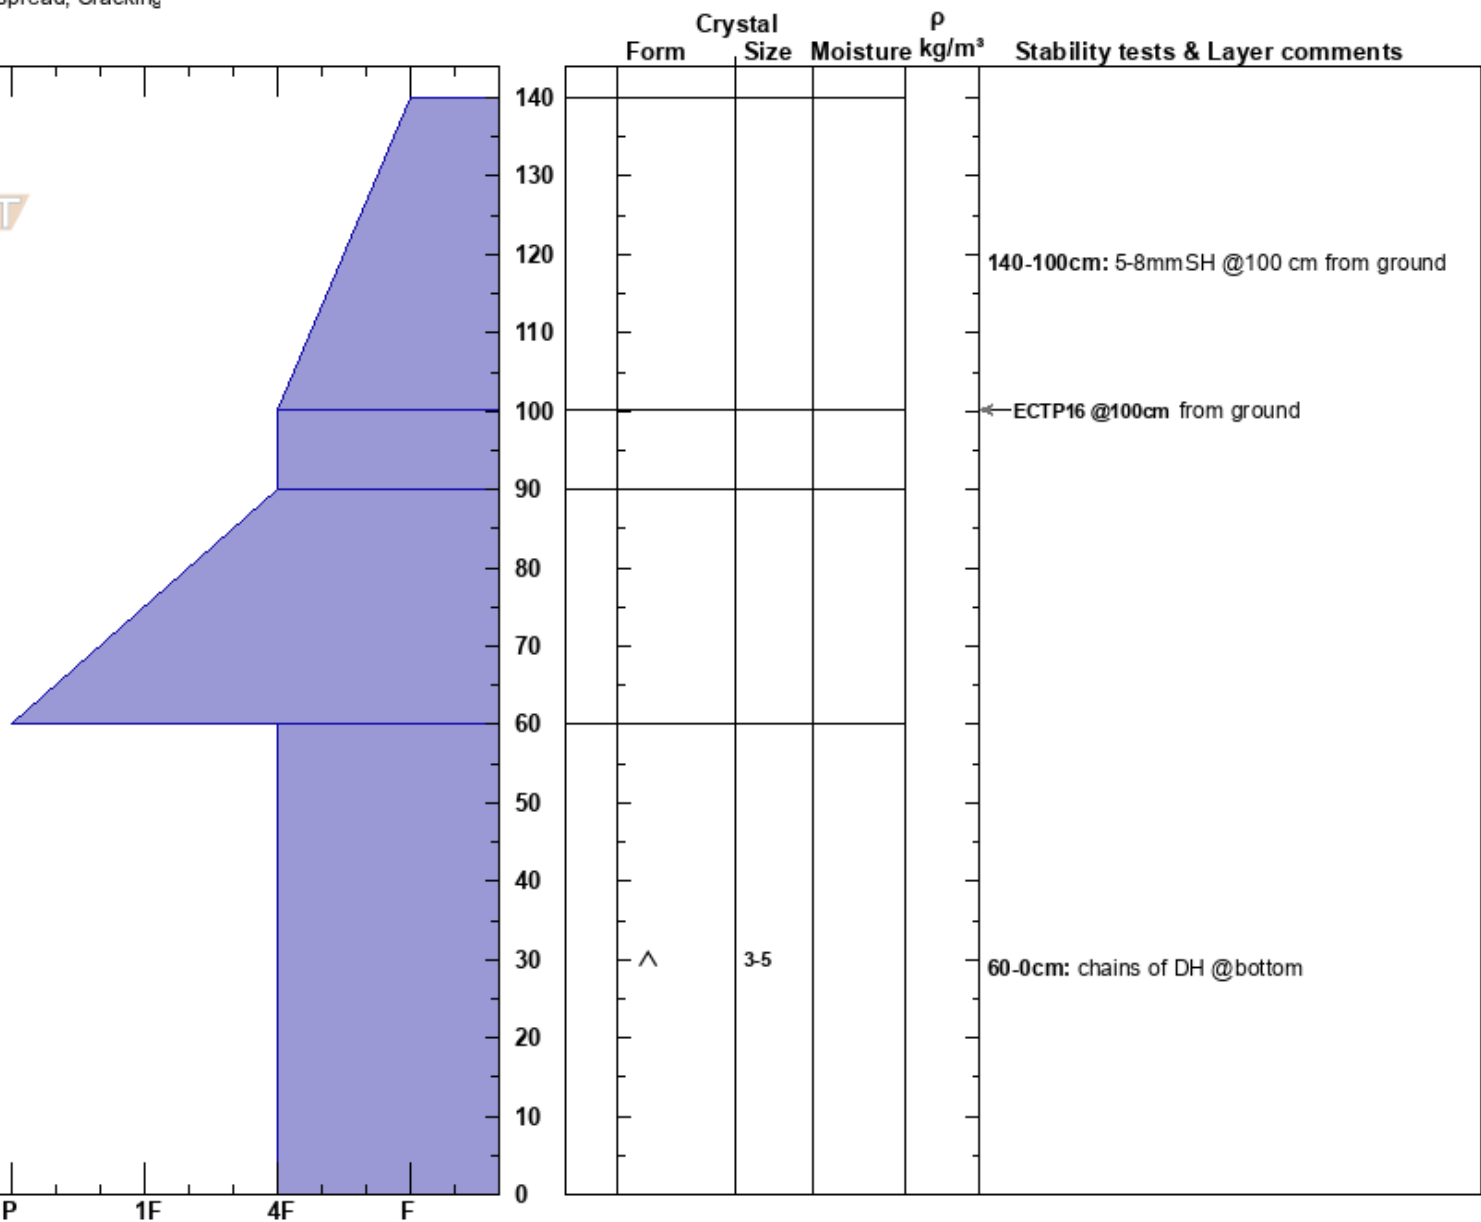

Co-ord: 38.79152N, -106.94924W

Slope Angle: 24°

Wind Loading:

Stability:

Air Temperature:

Sky Cover: OVC

Precipitation: NO

Wind: Calm

HS:140

PF:37

Layer Notes:

140-100cm: 5-8mmSH @100 cm from ground

140-100cm: Problematic layer

60-0cm: chains of DH @bottom

Notes: