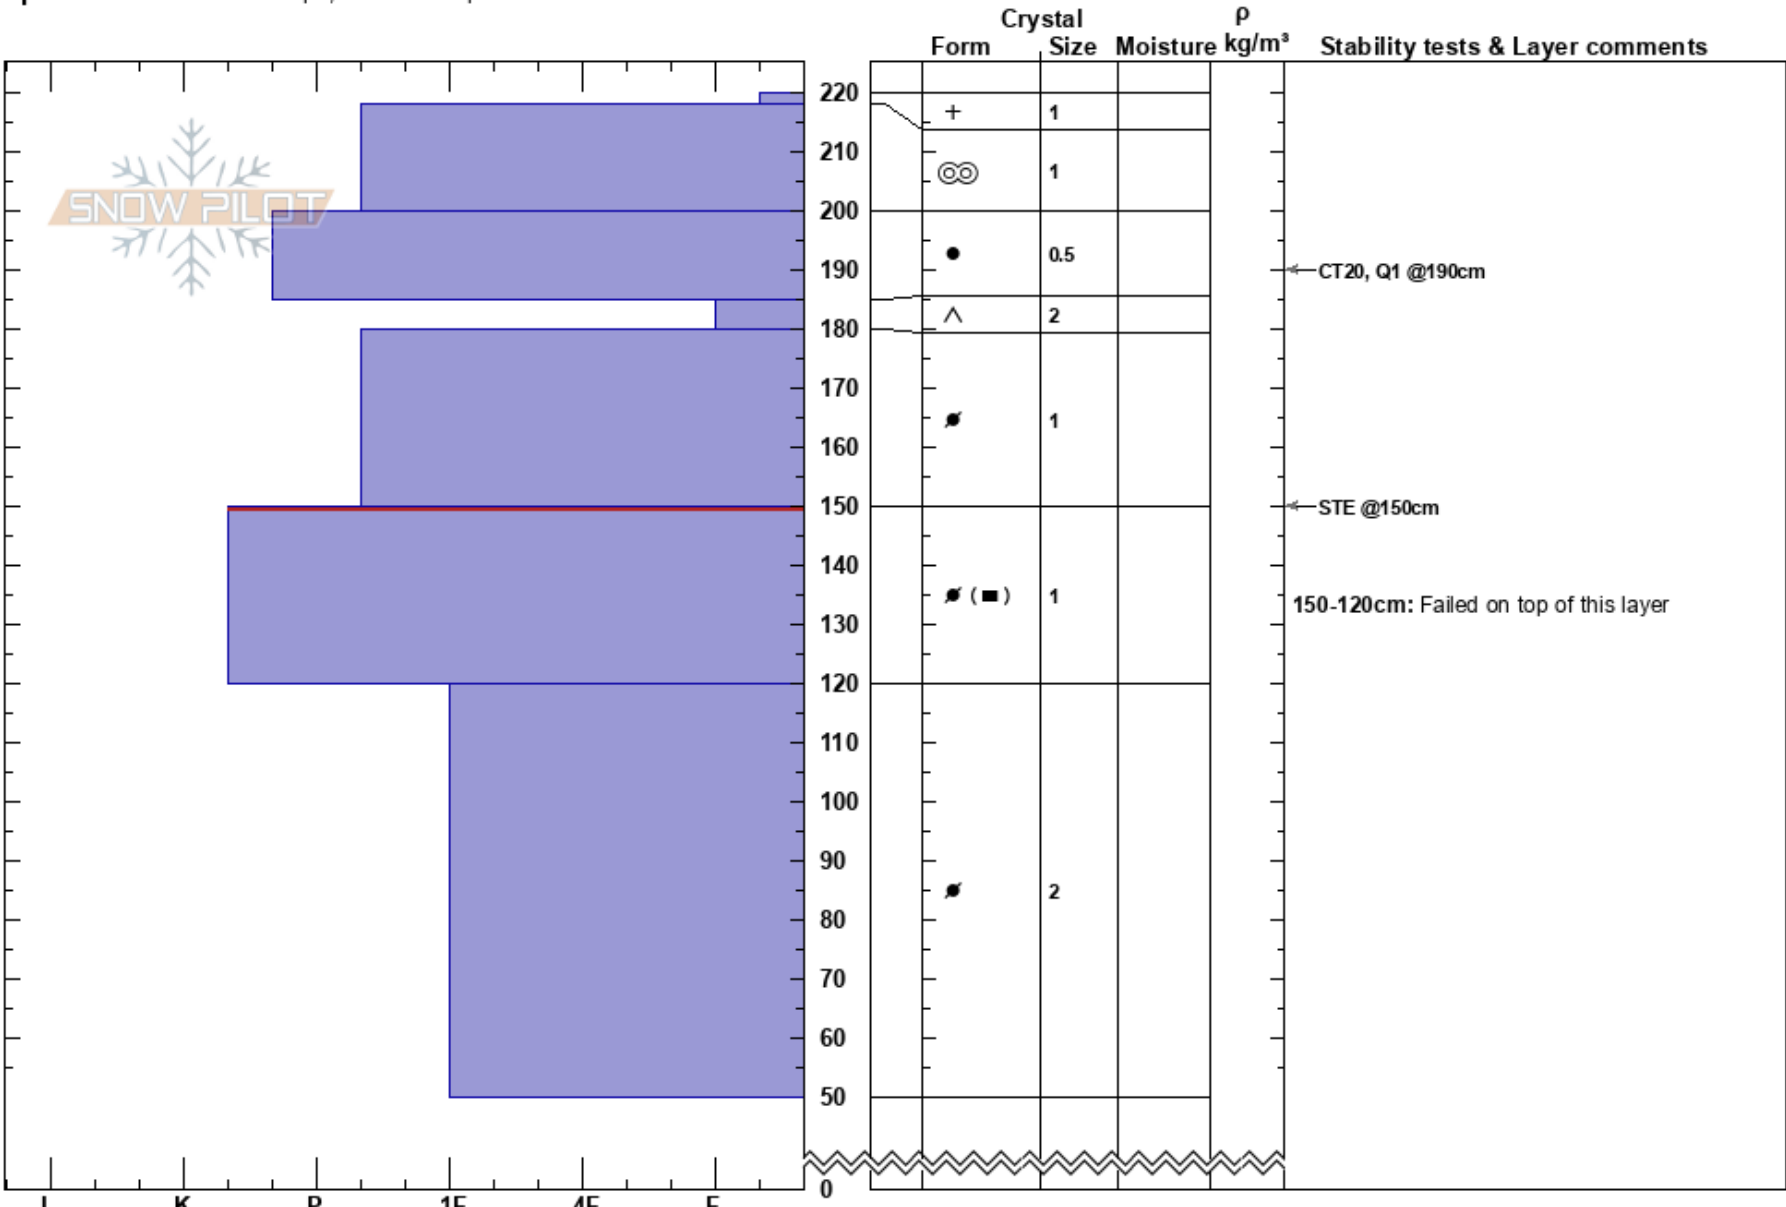

Bald Mtn  
 Front Range  
 CO  
**Elevation:** 10640 ft  
**Aspect:** E  
**Specifics:** Ski tracks on slope; We skied slope

Henry Prince  
 02/20/2024 - 11:40am  
**Co-ord:** 39.99044N, -105.60394W  
**Slope Angle:** 23°  
**Wind Loading:**

**Stability:** Fair  
**Air Temperature:** 43°F  
**Sky Cover:** CLR  
**Precipitation:** NO  
**Wind:**

**HS:**220  
**Layer Notes:**  
 150-120cm: Failed on top of this layer  
 150-120cm: Problematic layer

**Notes:** Did not dig/test past 50cm from the bottom