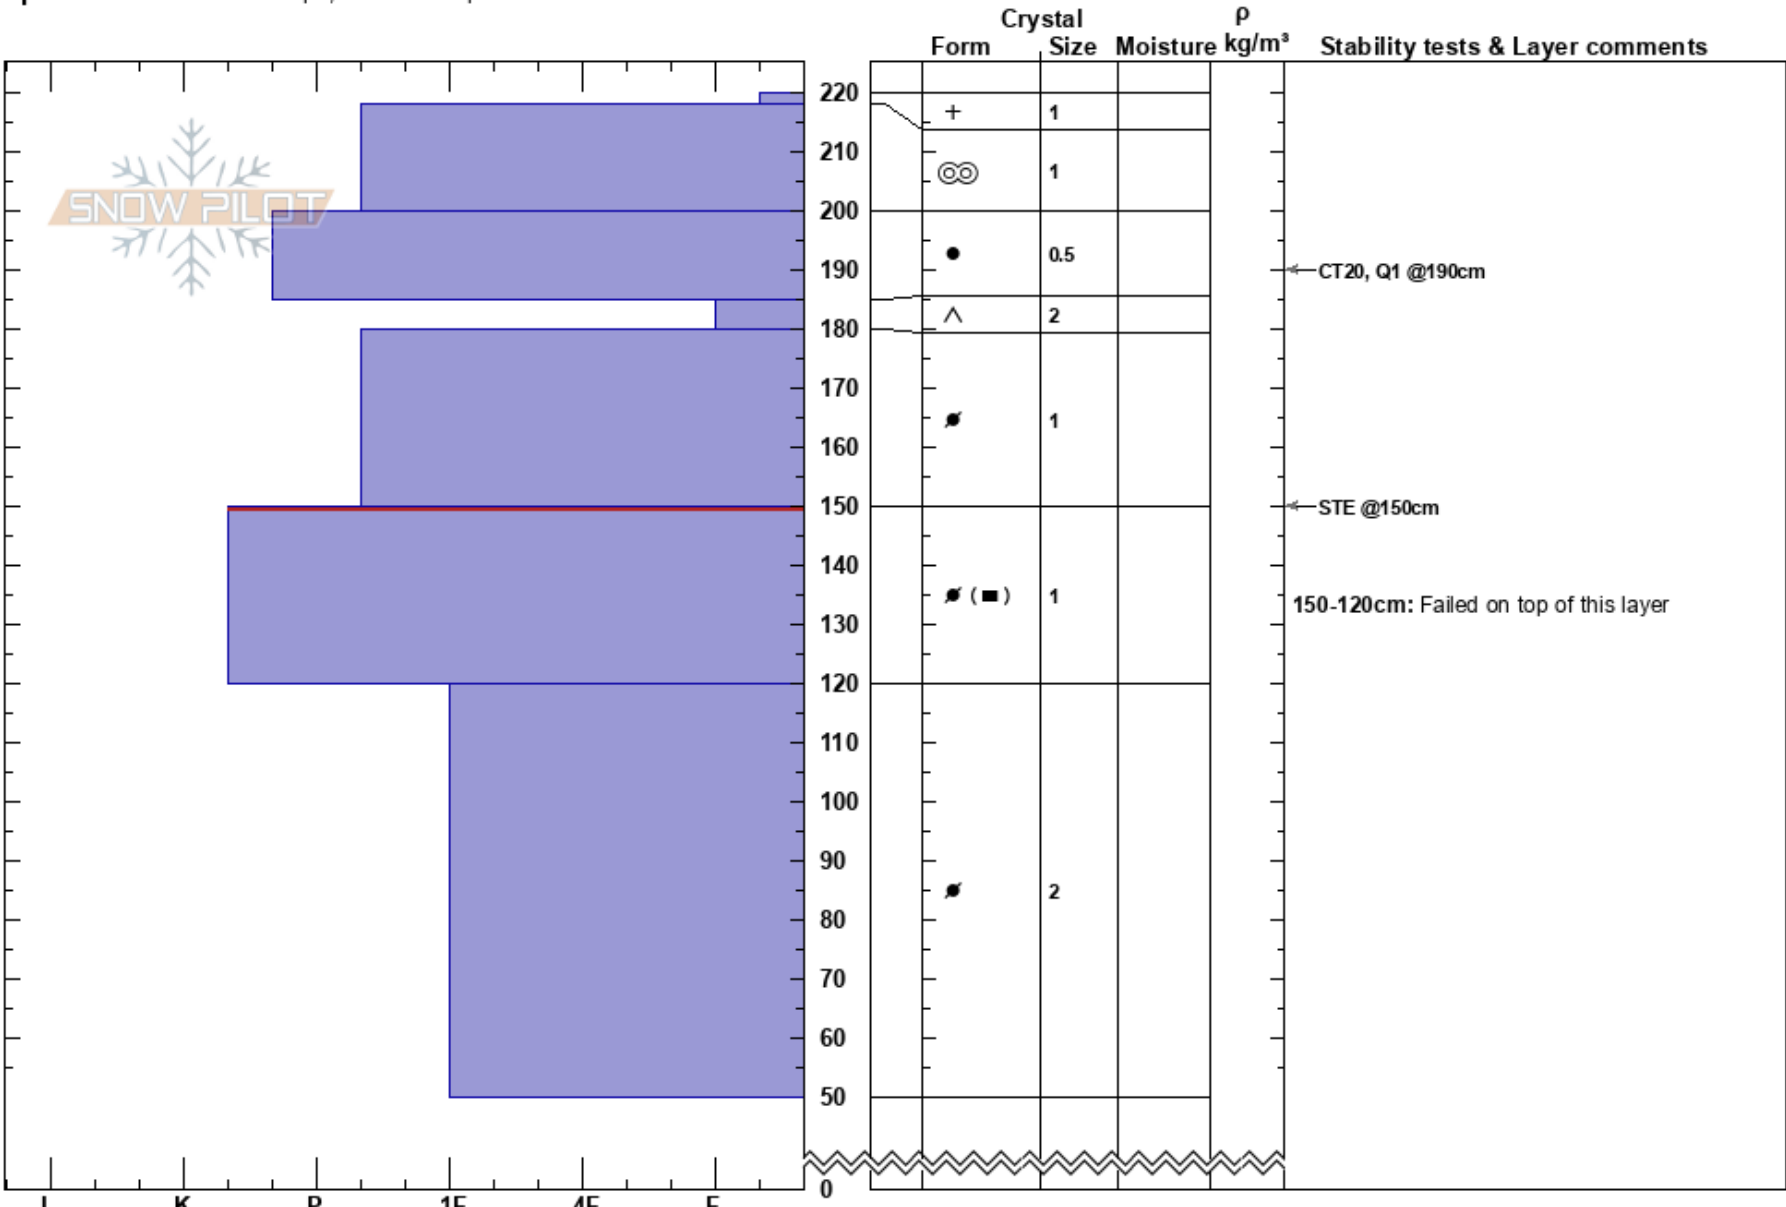

Bald Mtn
 Front Range
 CO
 Elevation: 10640 ft
 Aspect: E
 Specifics: Ski tracks on slope; We skied slope

Henry Prince
 02/20/2024 - 11:40am
 Co-ord: 39.99044N, -105.60394W
 Slope Angle: 23°
 Wind Loading:

Stability: Fair
 Air Temperature: 43°F
 Sky Cover: CLR
 Precipitation: NO
 Wind:

HS:220
 150-120cm: Failed on top of this layer
 150-120cm: Problematic layer

Notes: Did not dig/test past 50cm from the bottom